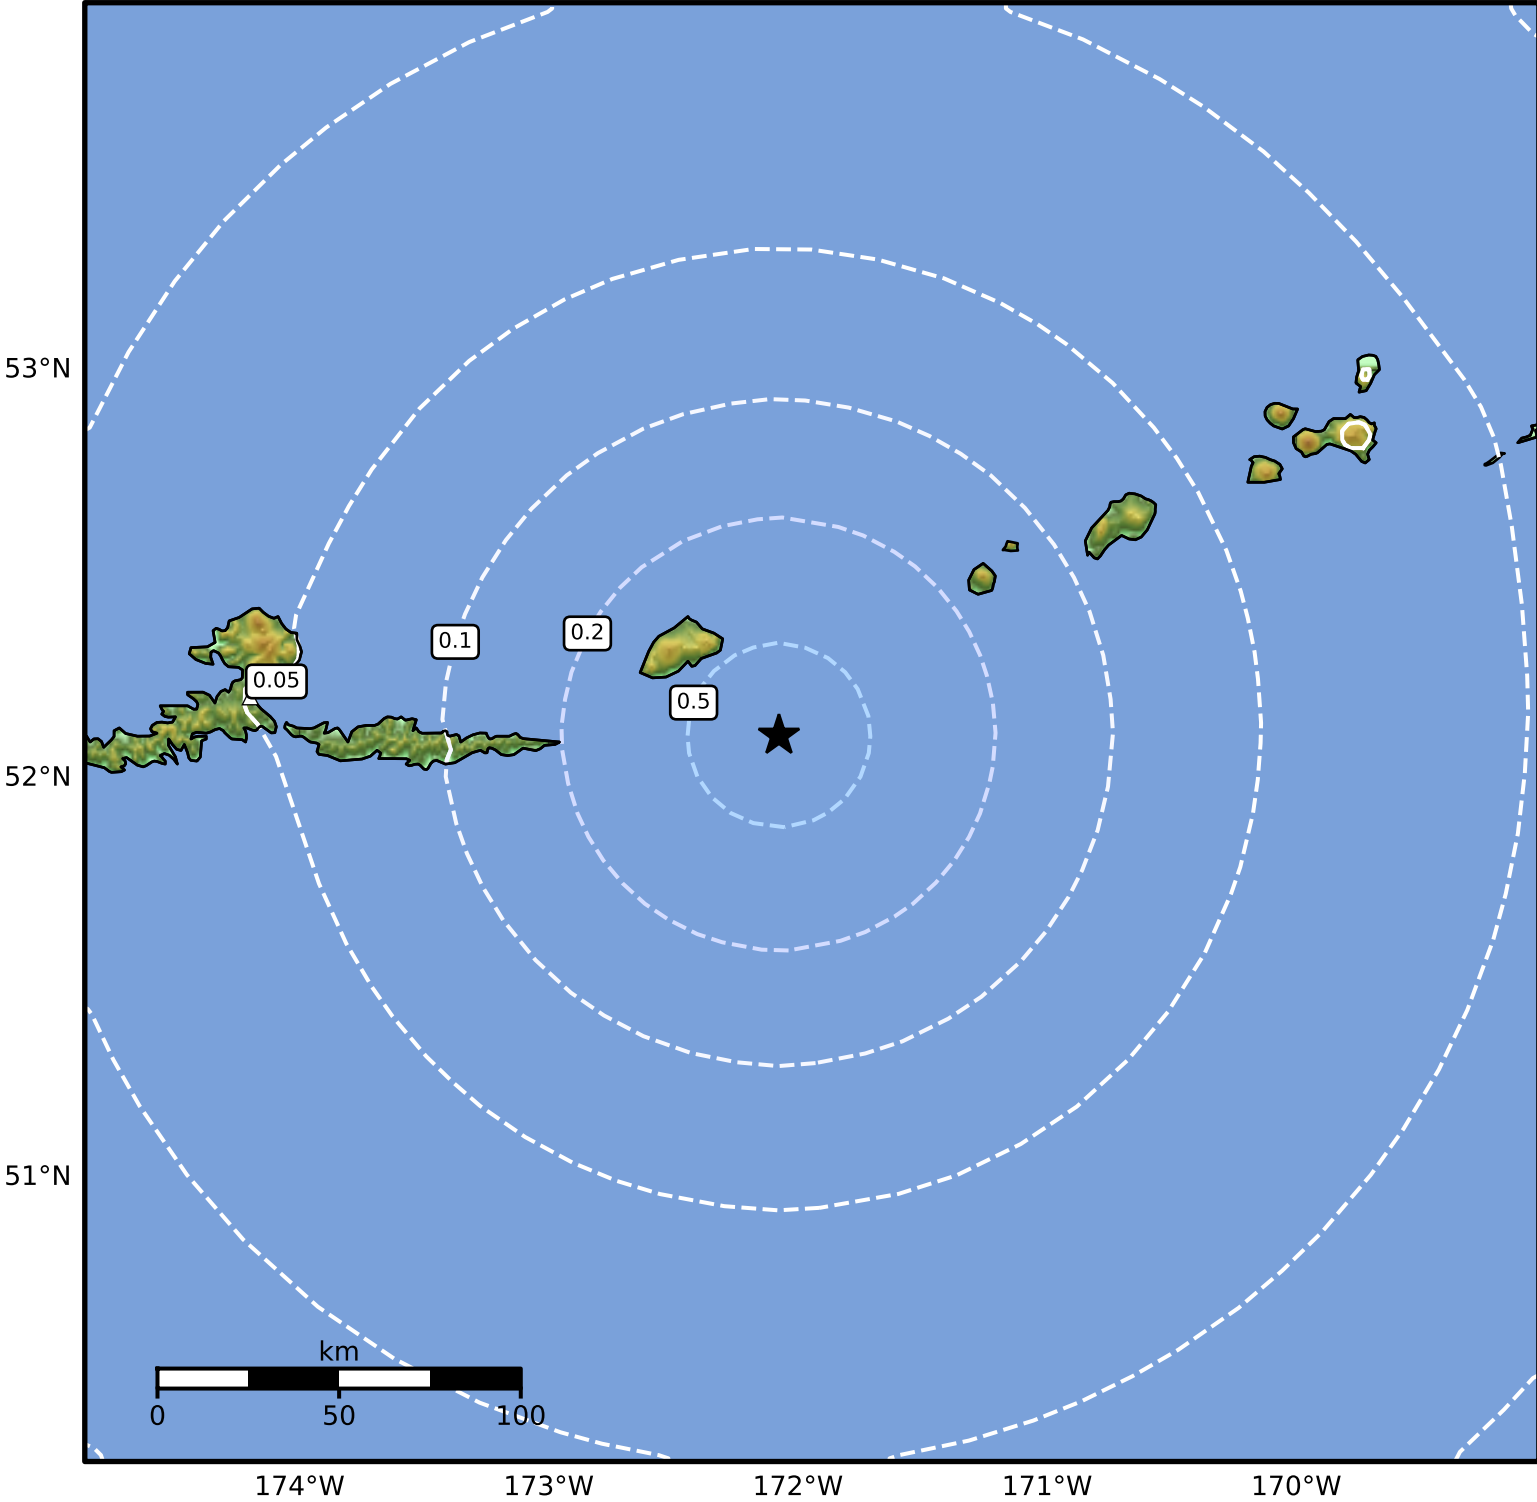

0.3 Second Peak Spectral Acceleration Map Alaska Earthquake Center
 ShakeMap: 28 km (17 miles) S of Amukta Pass
 Dec 07, 2024 10:33:59 UTC M4.2 N52.11 W172.08 Depth: 34.0km ID:ak024fprybac

SA(0.3) (%g)	0.1	0.2	0.5	1	2	5	10	20	50	100	200
---------------------	------------	------------	------------	----------	----------	----------	-----------	-----------	-----------	------------	------------

Scale based on Worden et al. (2012)

Version 2: Processed 2024-12-07T17:03:09Z

△ Seismic Instrument ○ Reported Intensity

★ Epicenter