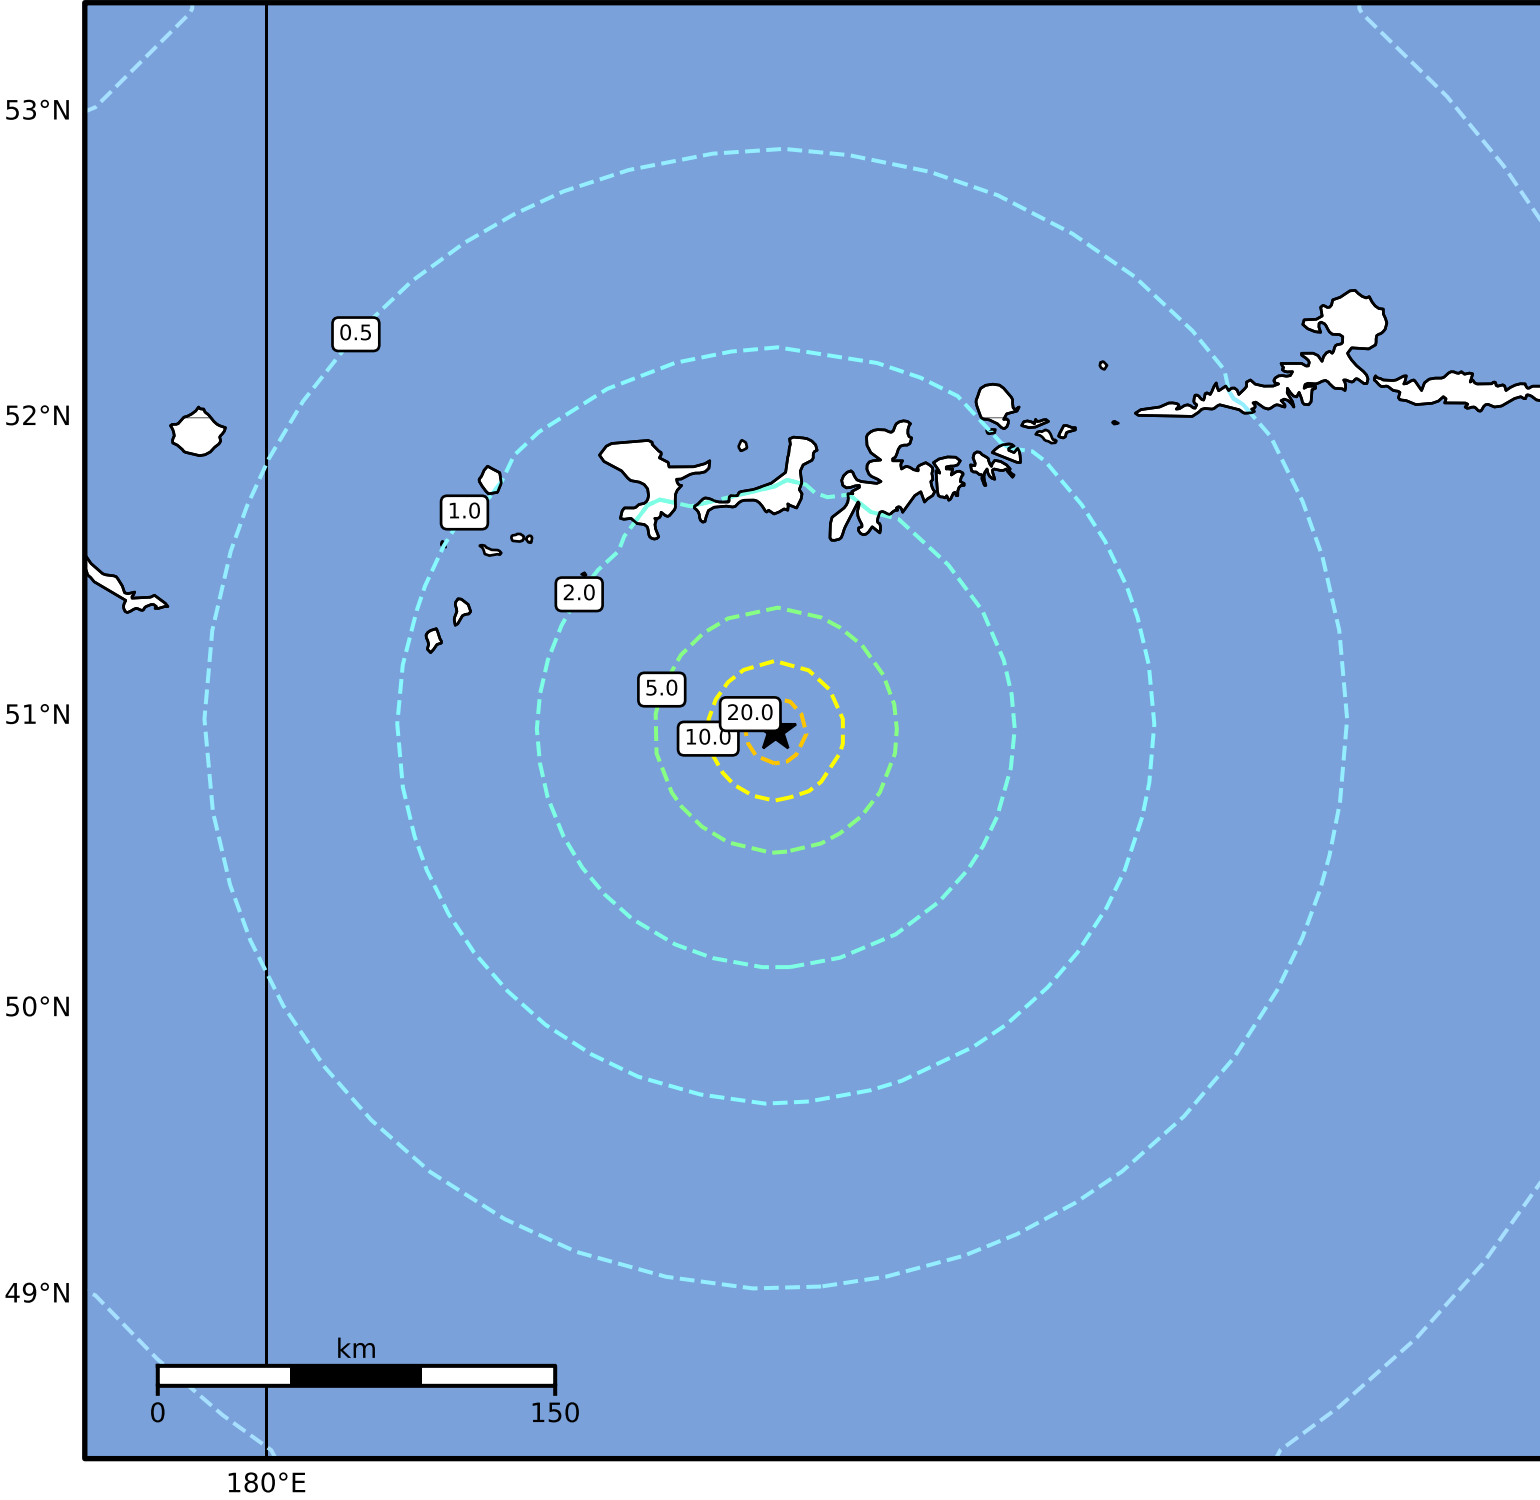

Peak Ground Velocity Map Alaska Earthquake Center
ShakeMap: 111 km (69 miles) SSW of Adak
Dec 08, 2024 19:57:07 UTC M6.3 N50.95 W177.27 Depth: 7.6km ID:ak024frkzigid

PGV (cm/s)	0.1	0.2	0.5	1	2	5	10	20	50	100	200
------------	-----	-----	-----	---	---	---	----	----	----	-----	-----

Scale based on Worden et al. (2012)

Version 7: Processed 2024-12-08T21:22:50Z

△ Seismic Instrument ○ Reported Intensity

★ Epicenter