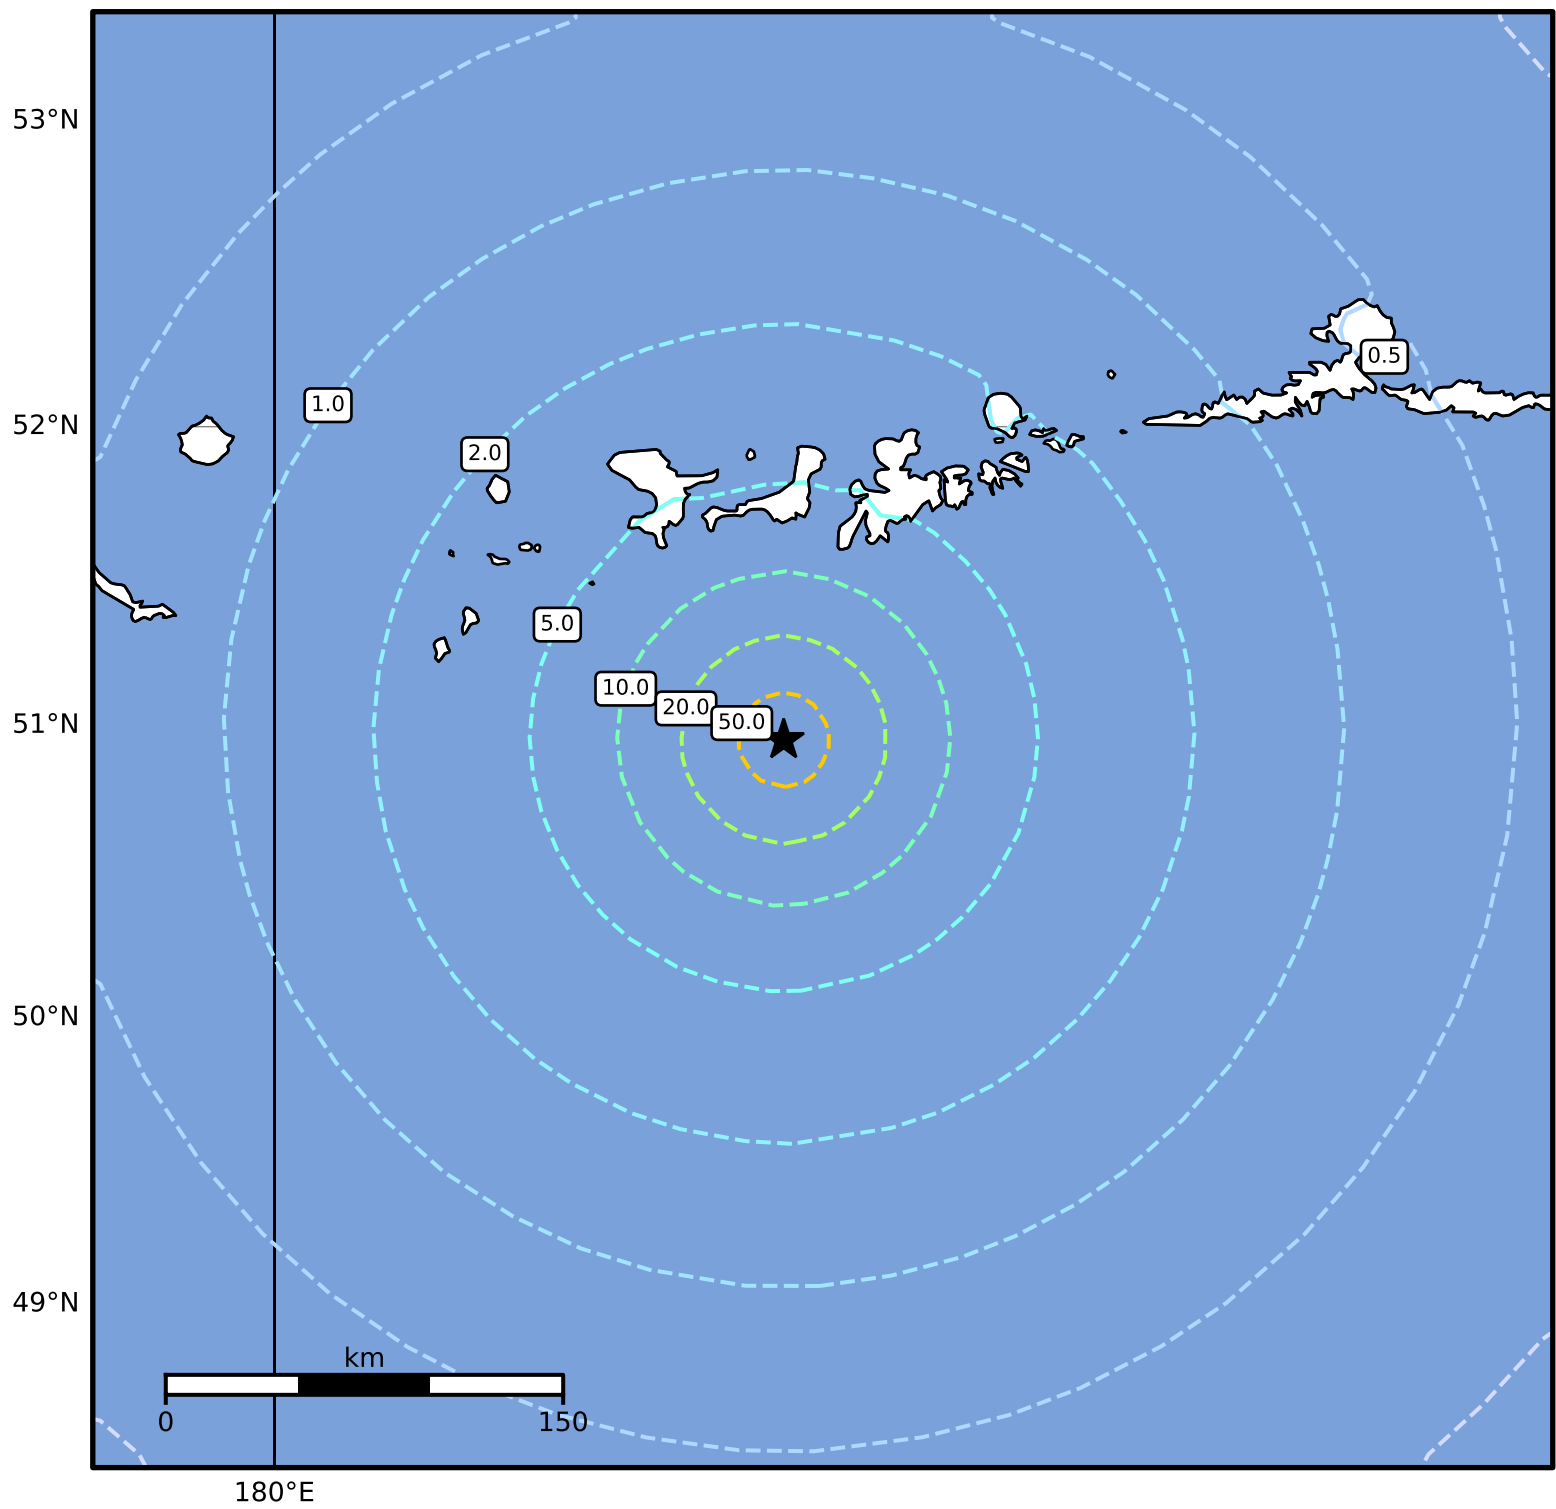

0.3 Second Peak Spectral Acceleration Map Alaska Earthquake Center  
 ShakeMap: 111 km (69 miles) SSW of Adak  
 Dec 08, 2024 19:57:07 UTC M6.3 N50.95 W177.27 Depth: 7.6km ID:ak024frkzigid

SA(0.3) (%g)	0.1	0.2	0.5	1	2	5	10	20	50	100	200
--------------	-----	-----	-----	---	---	---	----	----	----	-----	-----

Scale based on Worden et al. (2012)

Version 7: Processed 2024-12-08T21:22:50Z

△ Seismic Instrument    ○ Reported Intensity

★ Epicenter