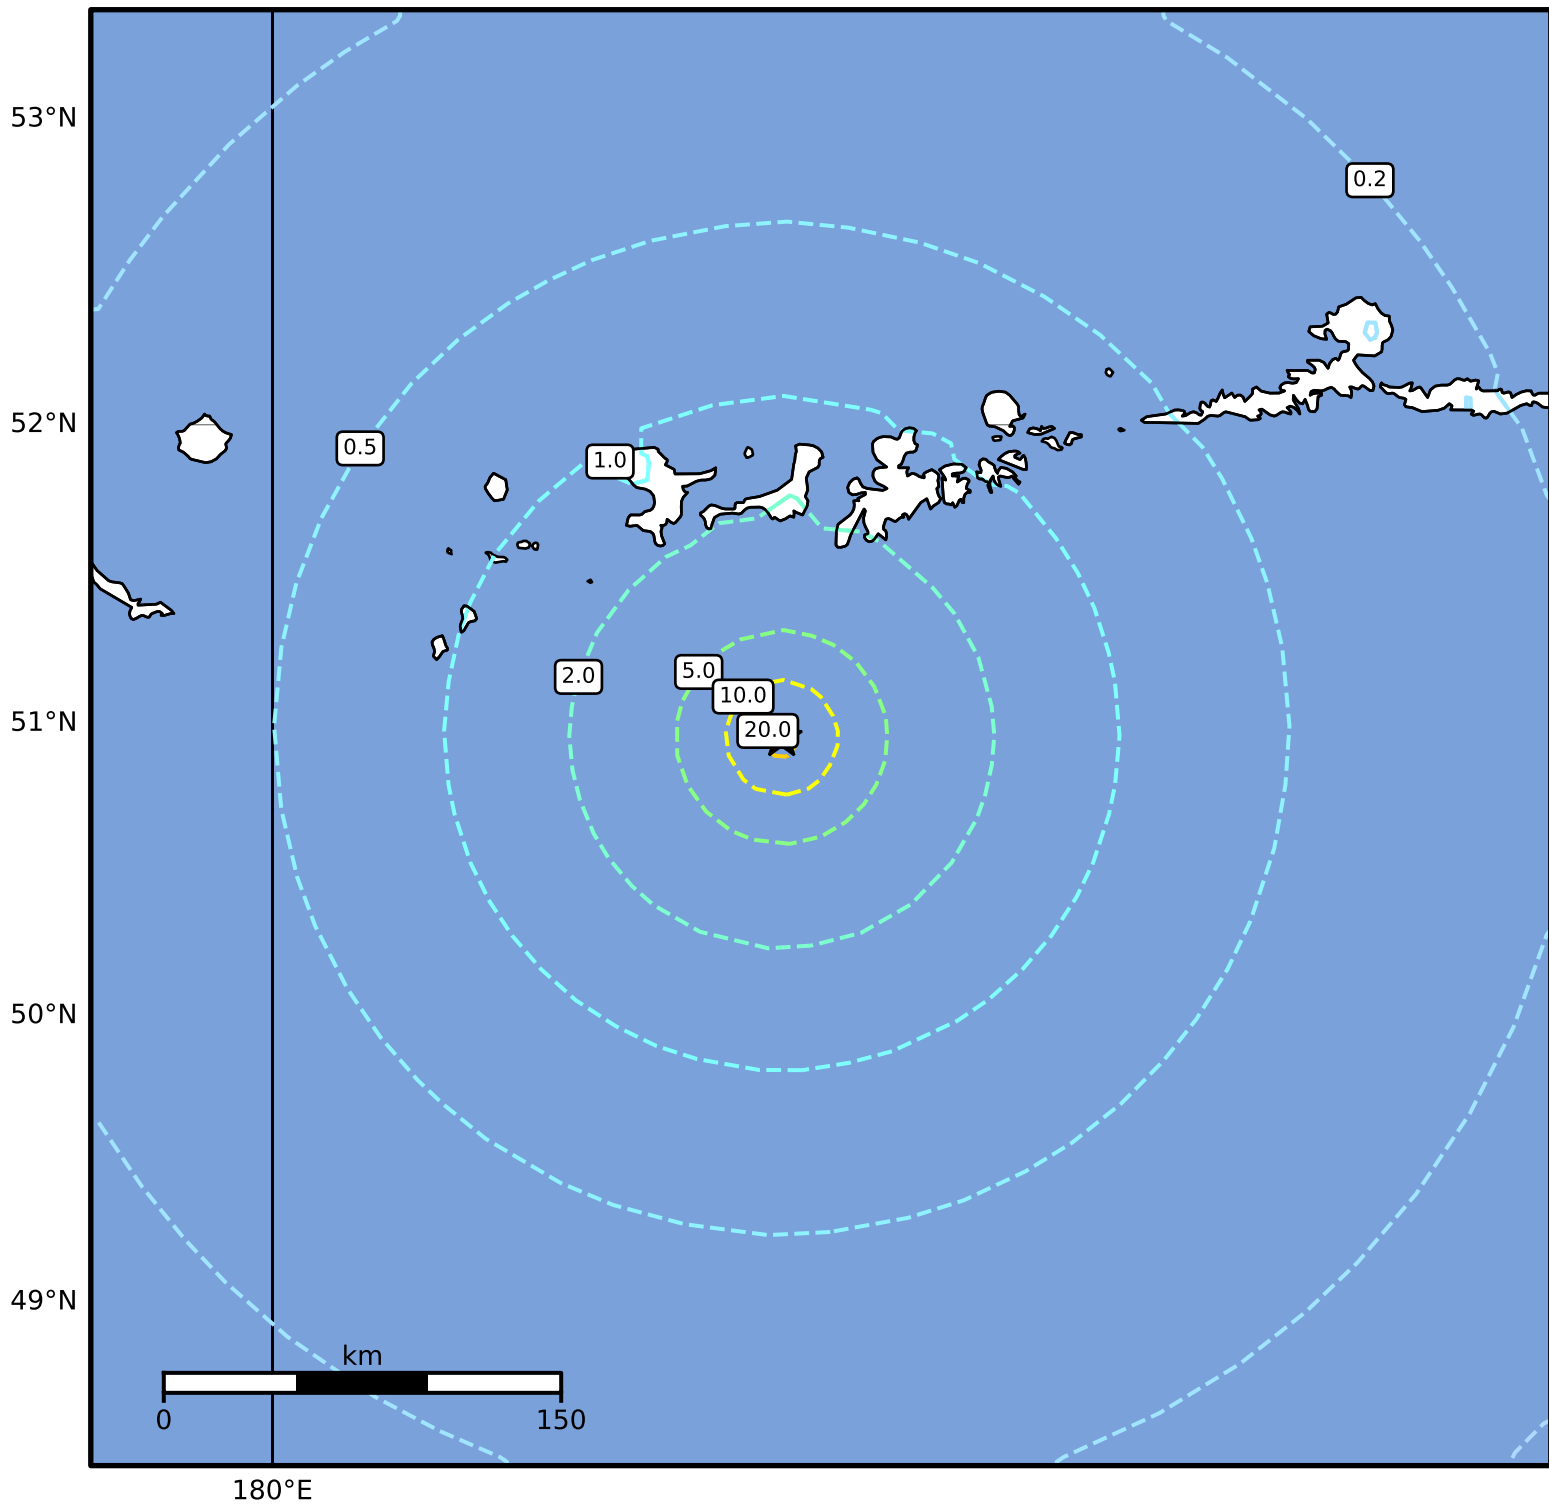

1.0 Second Peak Spectral Acceleration Map Alaska Earthquake Center
 ShakeMap: 111 km (69 miles) SSW of Adak
 Dec 08, 2024 19:57:07 UTC M6.3 N50.95 W177.27 Depth: 7.6km ID:ak024frkzigid

SA(1.0) (%g)	0.1	0.2	0.5	1	2	5	10	20	50	100	200
--------------	-----	-----	-----	---	---	---	----	----	----	-----	-----

Scale based on Worden et al. (2012)

Version 7: Processed 2024-12-08T21:22:50Z

△ Seismic Instrument ○ Reported Intensity

★ Epicenter