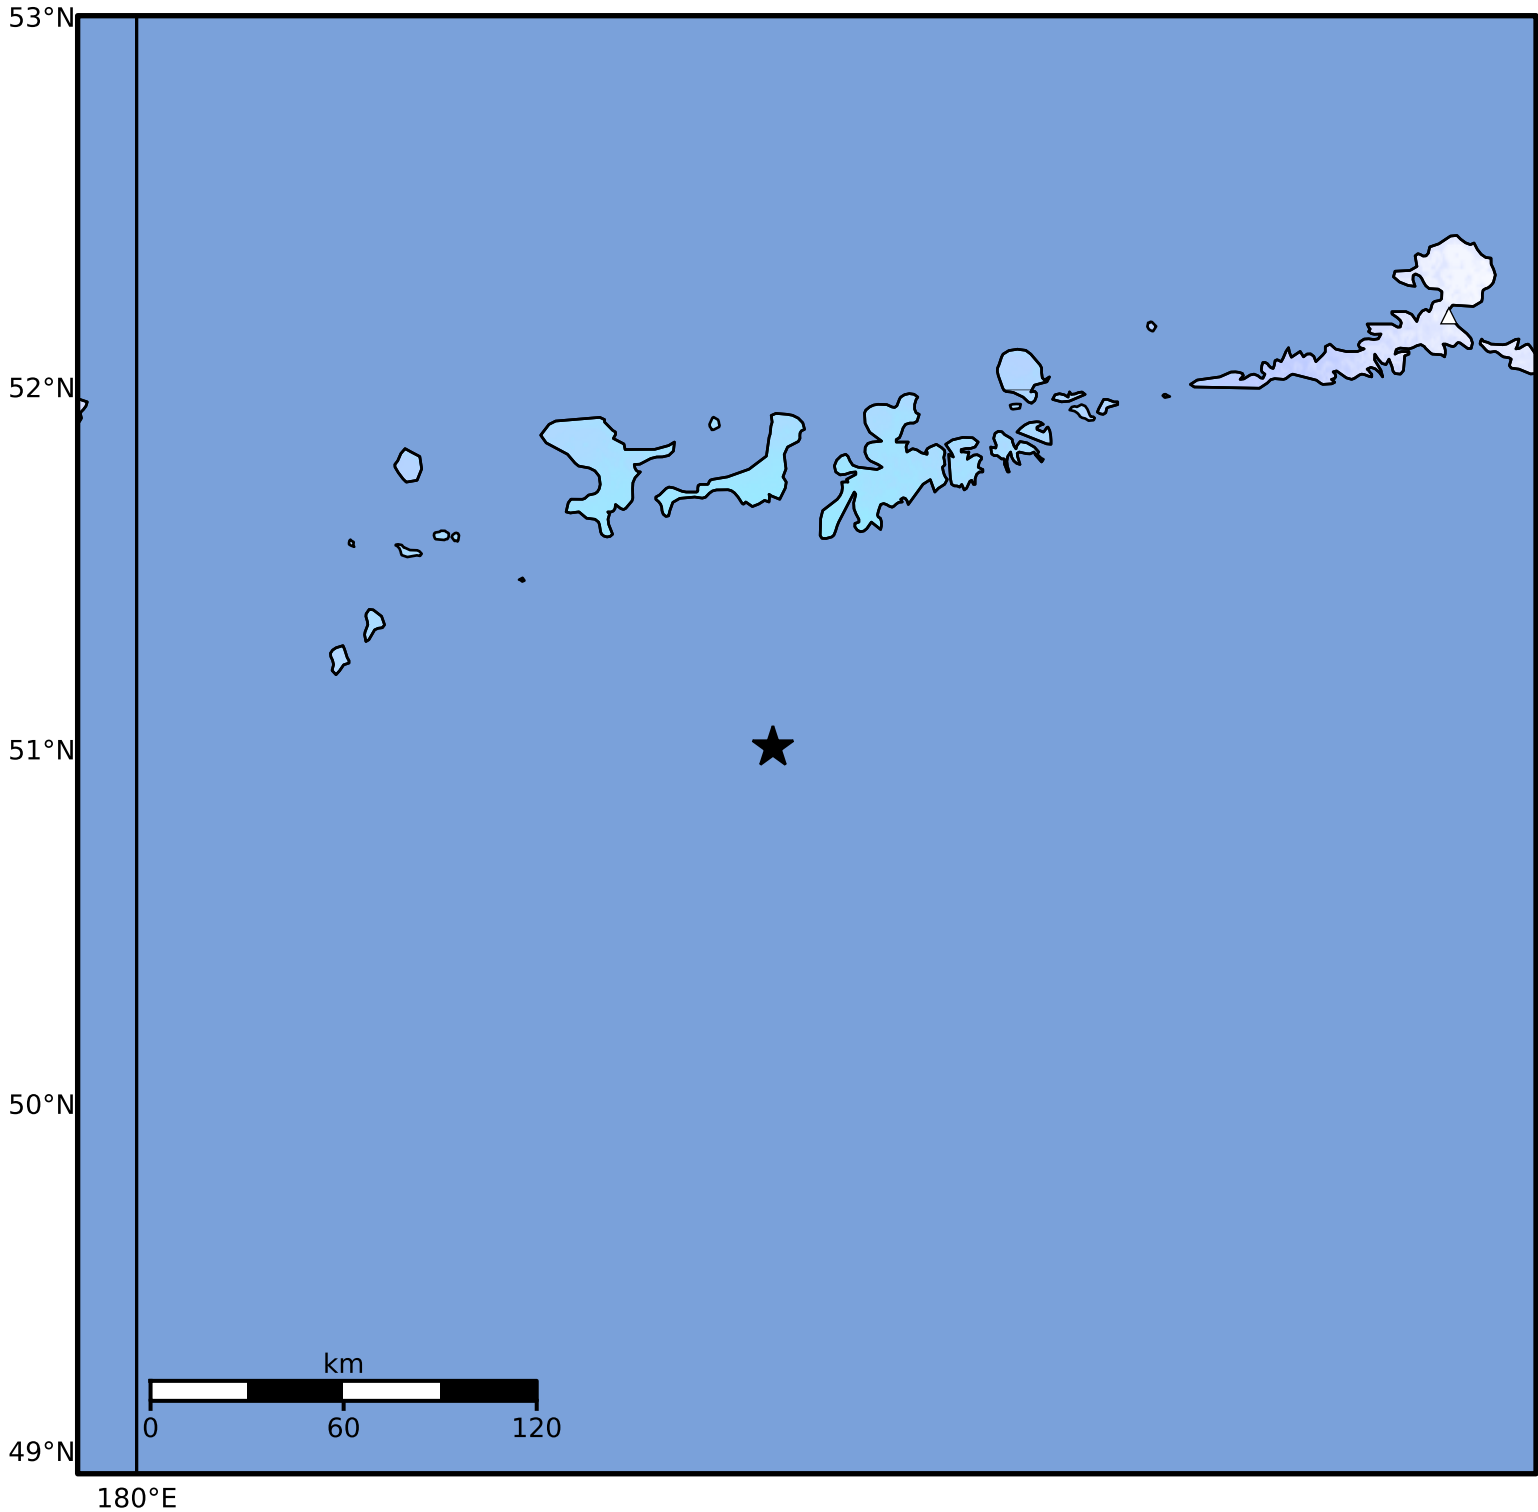

Macroseismic Intensity Map Alaska Earthquake Center
 ShakeMap: 103 km (64 miles) SSW of Adak
 Dec 08, 2024 20:01:22 UTC M5.0 N51.01 W177.19 Depth: 25.4km ID:ak024frl8z0n

SHAKING	Not felt	Weak	Light	Moderate	Strong	Very strong	Severe	Violent	Extreme
DAMAGE	None	None	None	Very light	Light	Moderate	Moderate/heavy	Heavy	Very heavy
PGA(%g)	<0.0464	0.297	2.76	6.2	11.5	21.5	40.1	74.7	>139
PGV(cm/s)	<0.0215	0.135	1.41	4.65	9.64	20	41.4	85.8	>178
INTENSITY	I	II-III	IV	V	VI	VII	VIII	IX	X+

Scale based on Worden et al. (2012)

Version 4: Processed 2024-12-08T21:35:21Z

△ Seismic Instrument ○ Reported Intensity

★ Epicenter