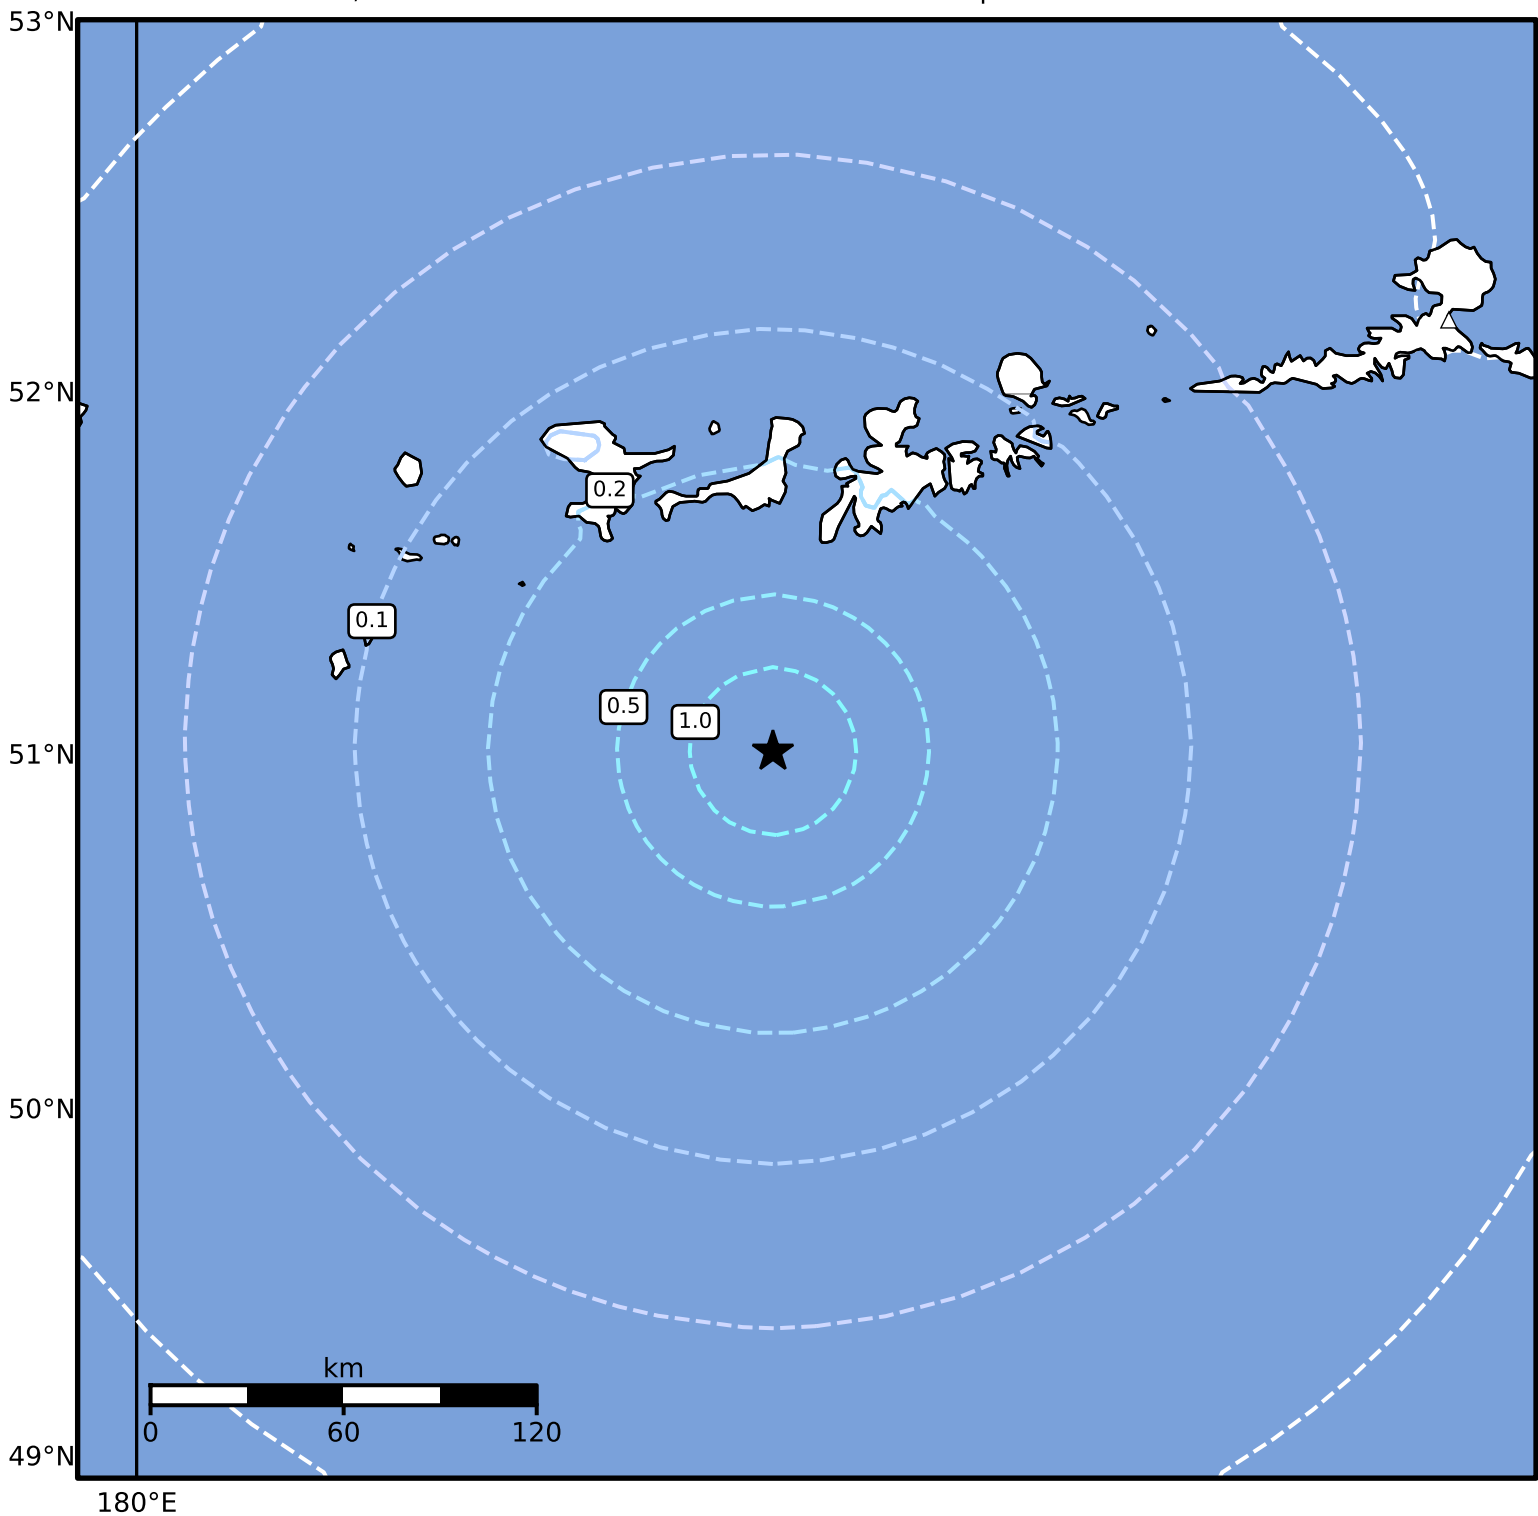

Peak Ground Velocity Map Alaska Earthquake Center  
ShakeMap: 103 km (64 miles) SSW of Adak  
Dec 08, 2024 20:01:22 UTC M5.0 N51.01 W177.19 Depth: 25.4km ID:ak024frl8z0n

PGV (cm/s)	0.1	0.2	0.5	1	2	5	10	20	50	100	200
------------	-----	-----	-----	---	---	---	----	----	----	-----	-----

Scale based on Worden et al. (2012)

Version 4: Processed 2024-12-08T21:35:21Z

△ Seismic Instrument ○ Reported Intensity

★ Epicenter