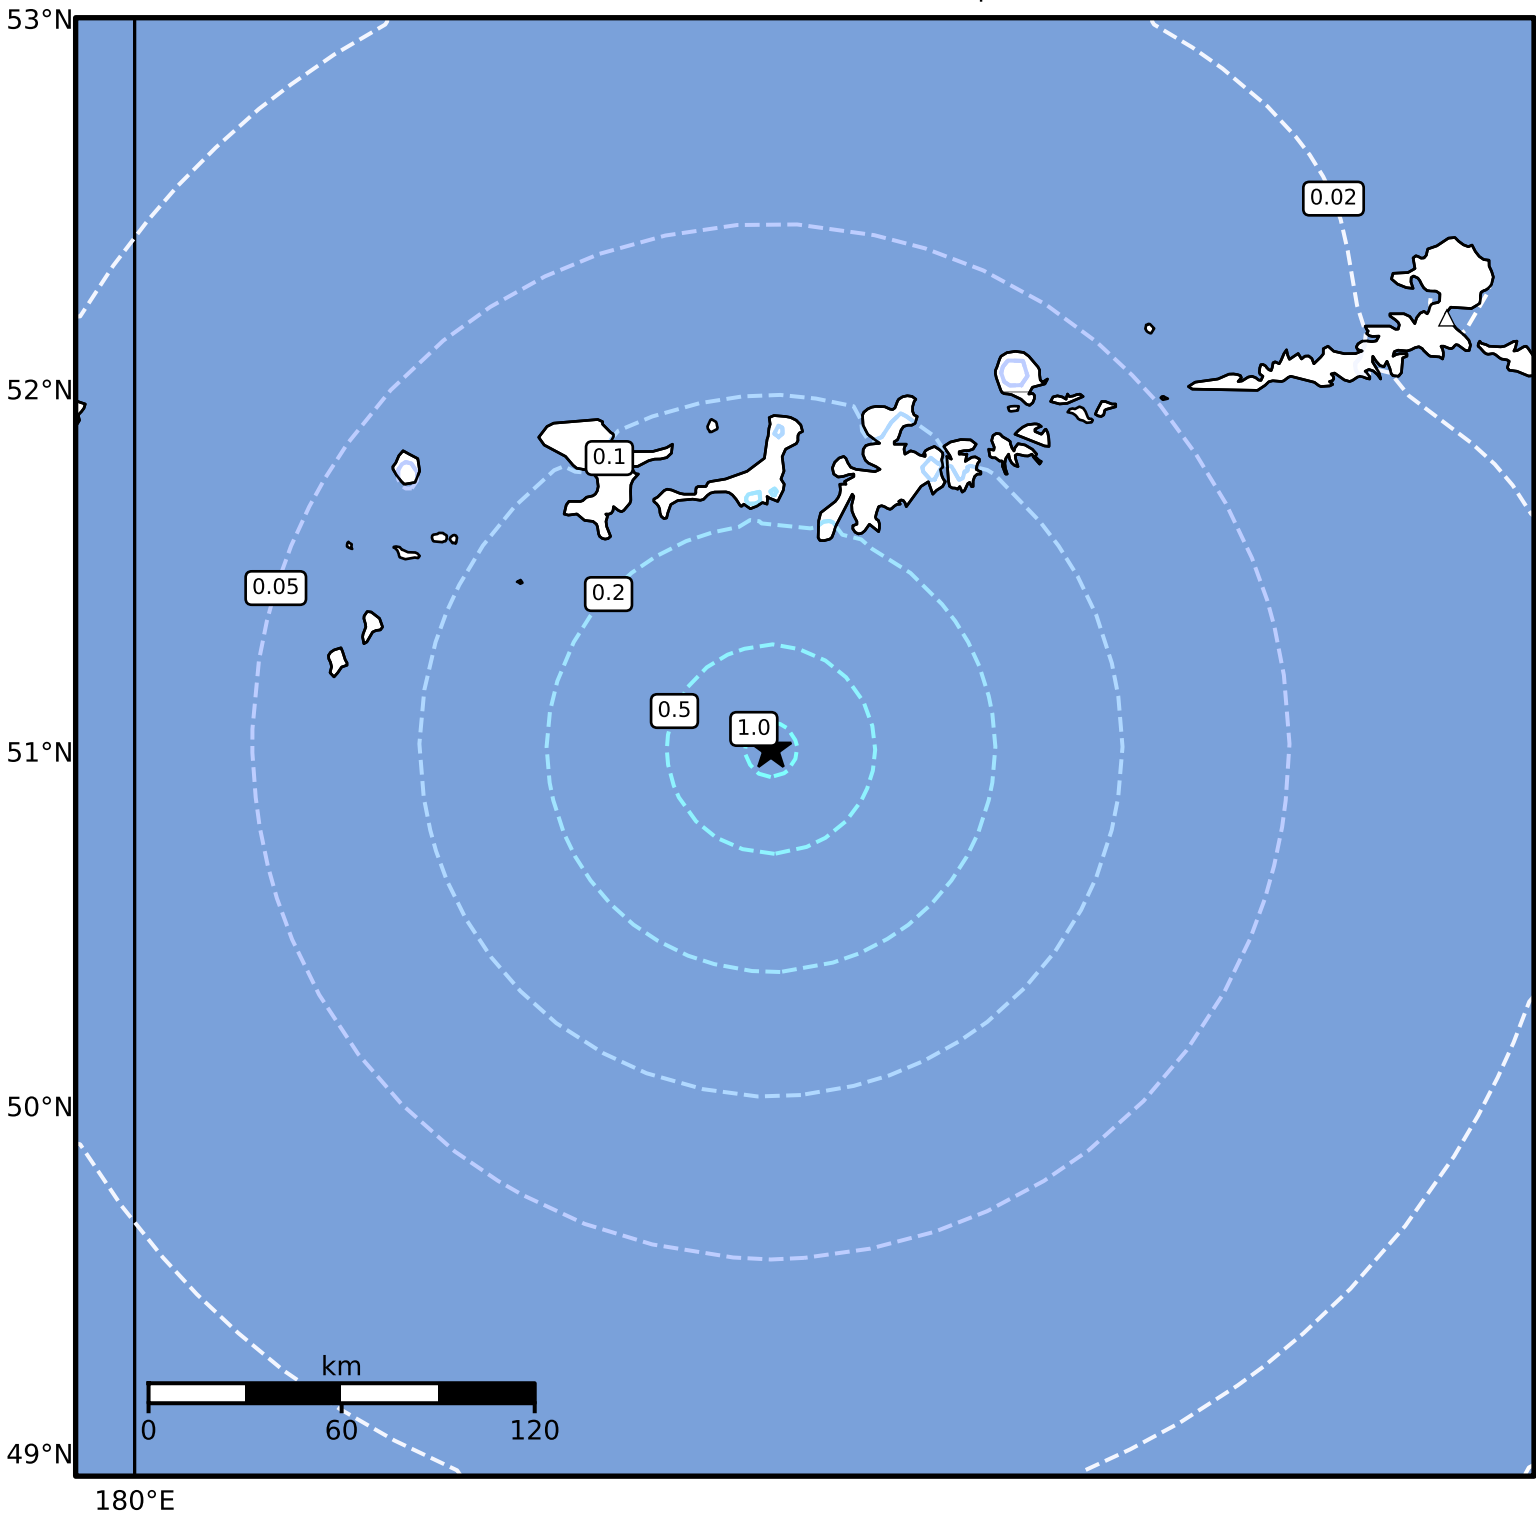

1.0 Second Peak Spectral Acceleration Map Alaska Earthquake Center
 ShakeMap: 103 km (64 miles) SSW of Adak
 Dec 08, 2024 20:01:22 UTC M5.0 N51.01 W177.19 Depth: 25.4km ID:ak024frl8z0n

SA(1.0) (%g)	0.1	0.2	0.5	1	2	5	10	20	50	100	200
--------------	-----	-----	-----	---	---	---	----	----	----	-----	-----

Scale based on Worden et al. (2012)

Version 4: Processed 2024-12-08T21:35:21Z

△ Seismic Instrument ○ Reported Intensity

★ Epicenter