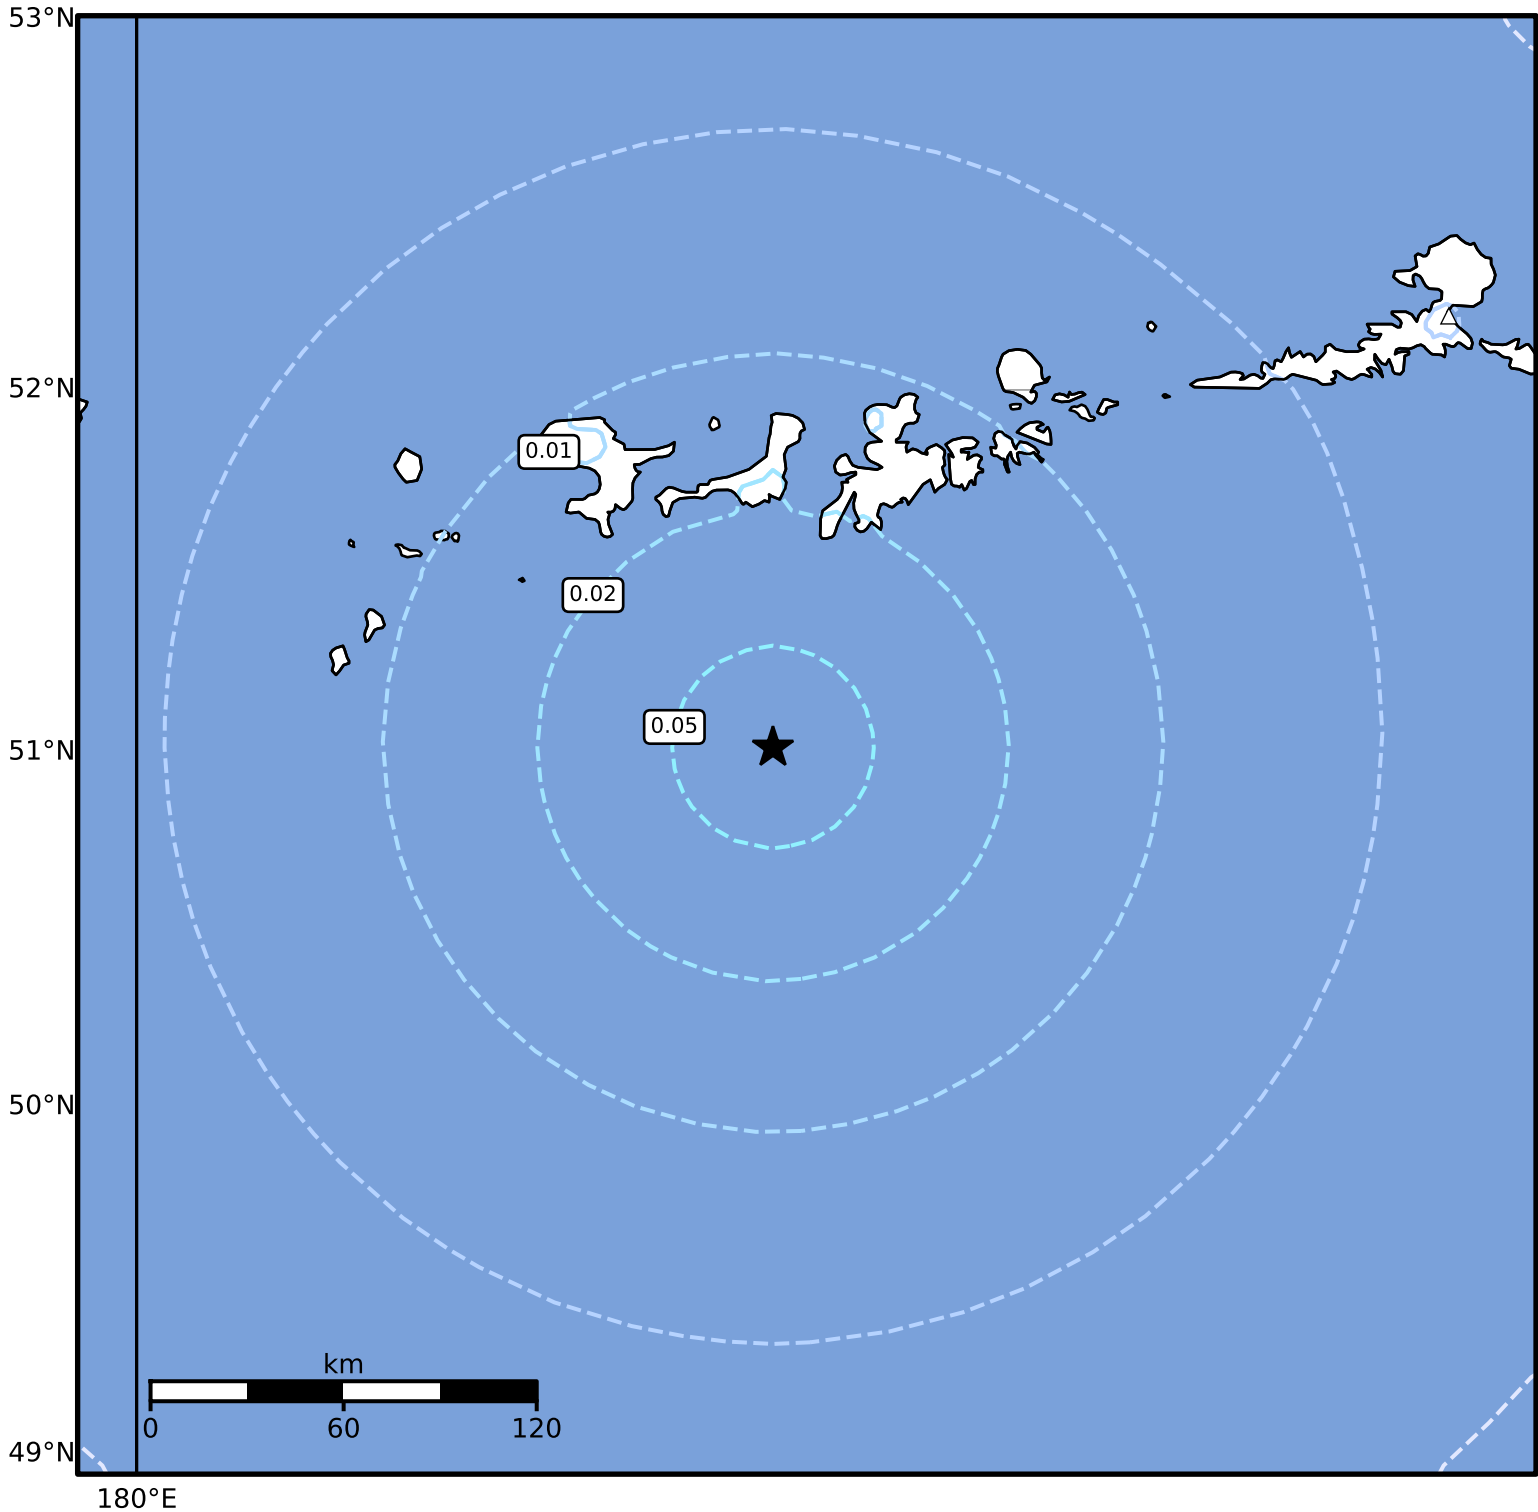

3.0 Second Peak Spectral Acceleration Map Alaska Earthquake Center  
ShakeMap: 103 km (64 miles) SSW of Adak  
Dec 08, 2024 20:01:22 UTC M5.0 N51.01 W177.19 Depth: 25.4km ID:ak024frl8z0n

Scale based on Worden et al. (2012)

Version 4: Processed 2024-12-08T21:35:21Z

△ Seismic Instrument ○ Reported Intensity

★ Epicenter