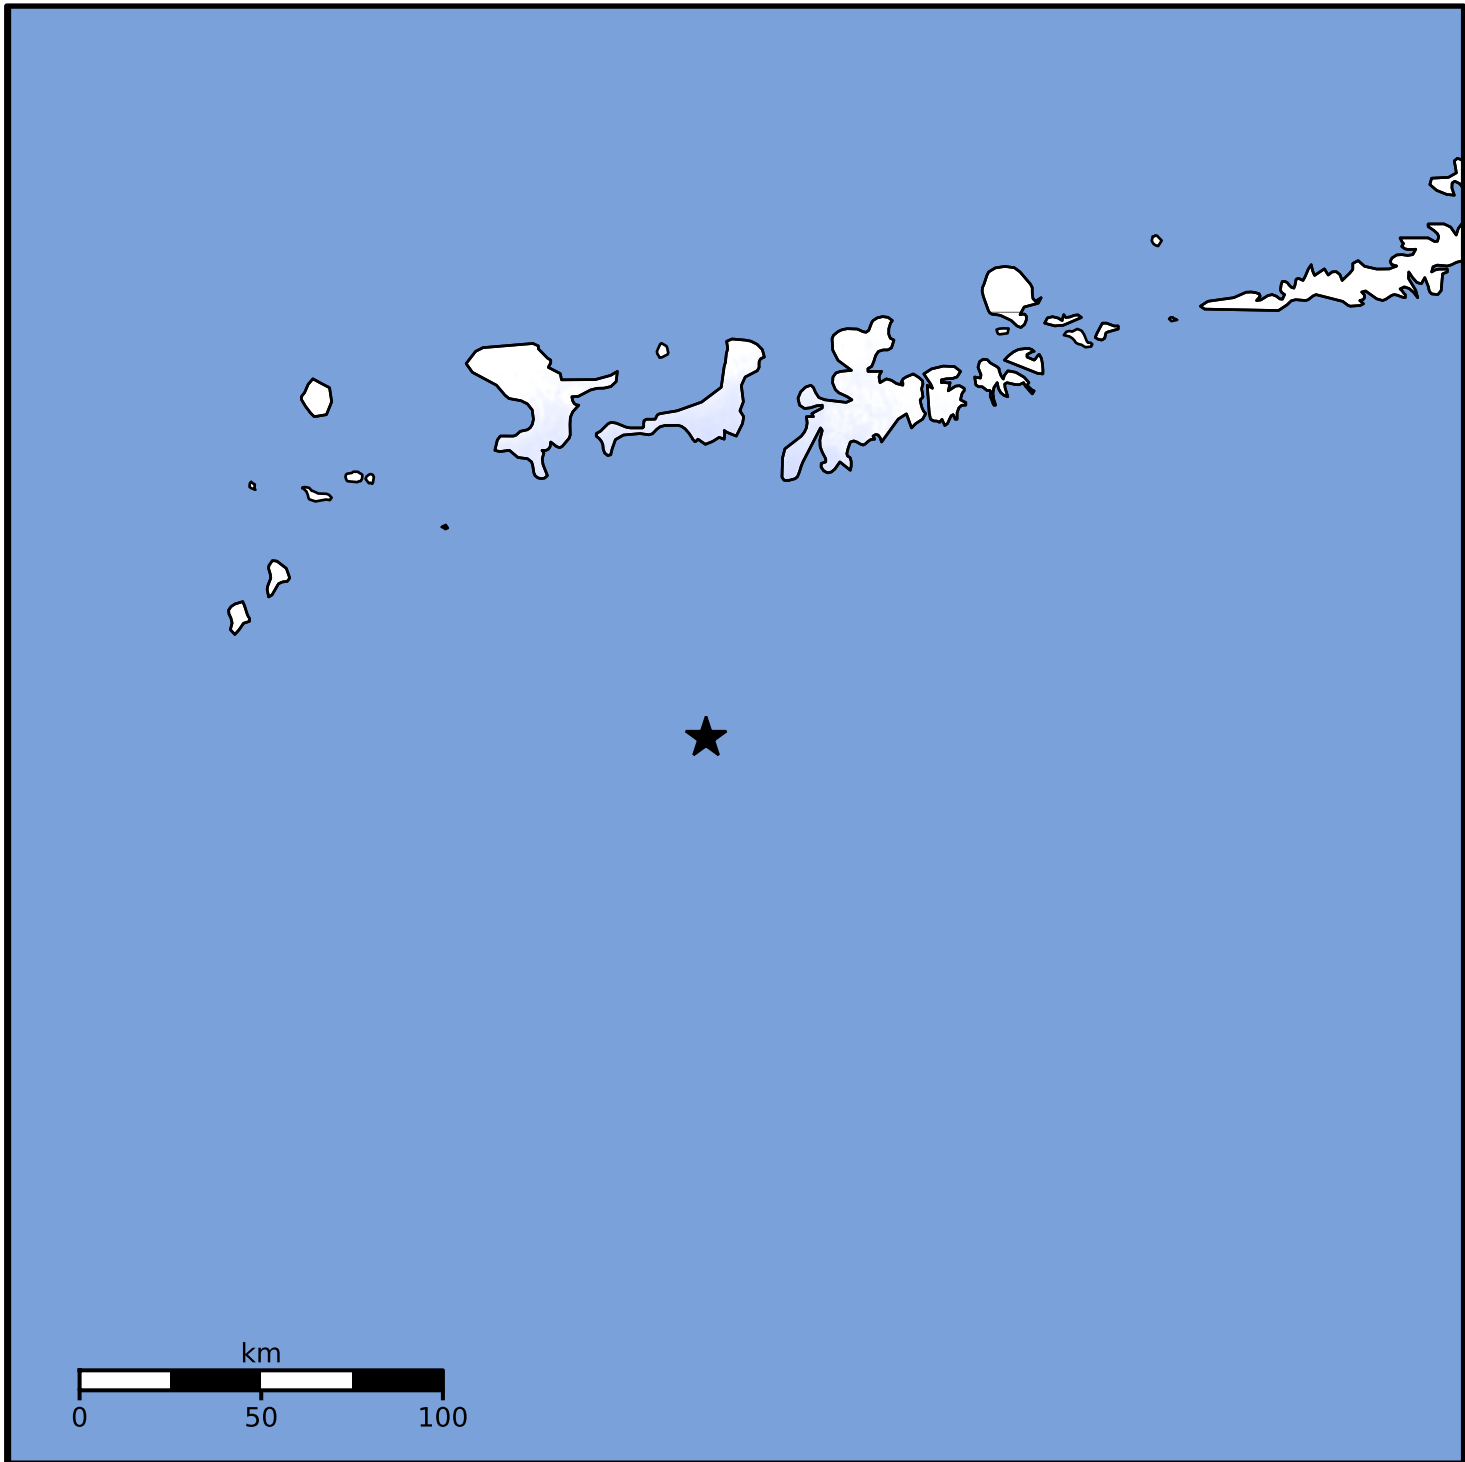

Macroseismic Intensity Map Alaska Earthquake Center
 ShakeMap: 110 km (68 miles) SSW of Adak
 Dec 08, 2024 20:09:04 UTC M3.9 N50.96 W177.28 Depth: 25.6km ID:ak024frianbg

SHAKING	Not felt	Weak	Light	Moderate	Strong	Very strong	Severe	Violent	Extreme
DAMAGE	None	None	None	Very light	Light	Moderate	Moderate/heavy	Heavy	Very heavy
PGA(%g)	<0.0464	0.297	2.76	6.2	11.5	21.5	40.1	74.7	>139
PGV(cm/s)	<0.0215	0.135	1.41	4.65	9.64	20	41.4	85.8	>178
INTENSITY	I	II-III	IV	V	VI	VII	VIII	IX	X+

Scale based on Worden et al. (2012) Version 2: Processed 2024-12-08T21:02:09Z
 △ Seismic Instrument ○ Reported Intensity ★ Epicenter