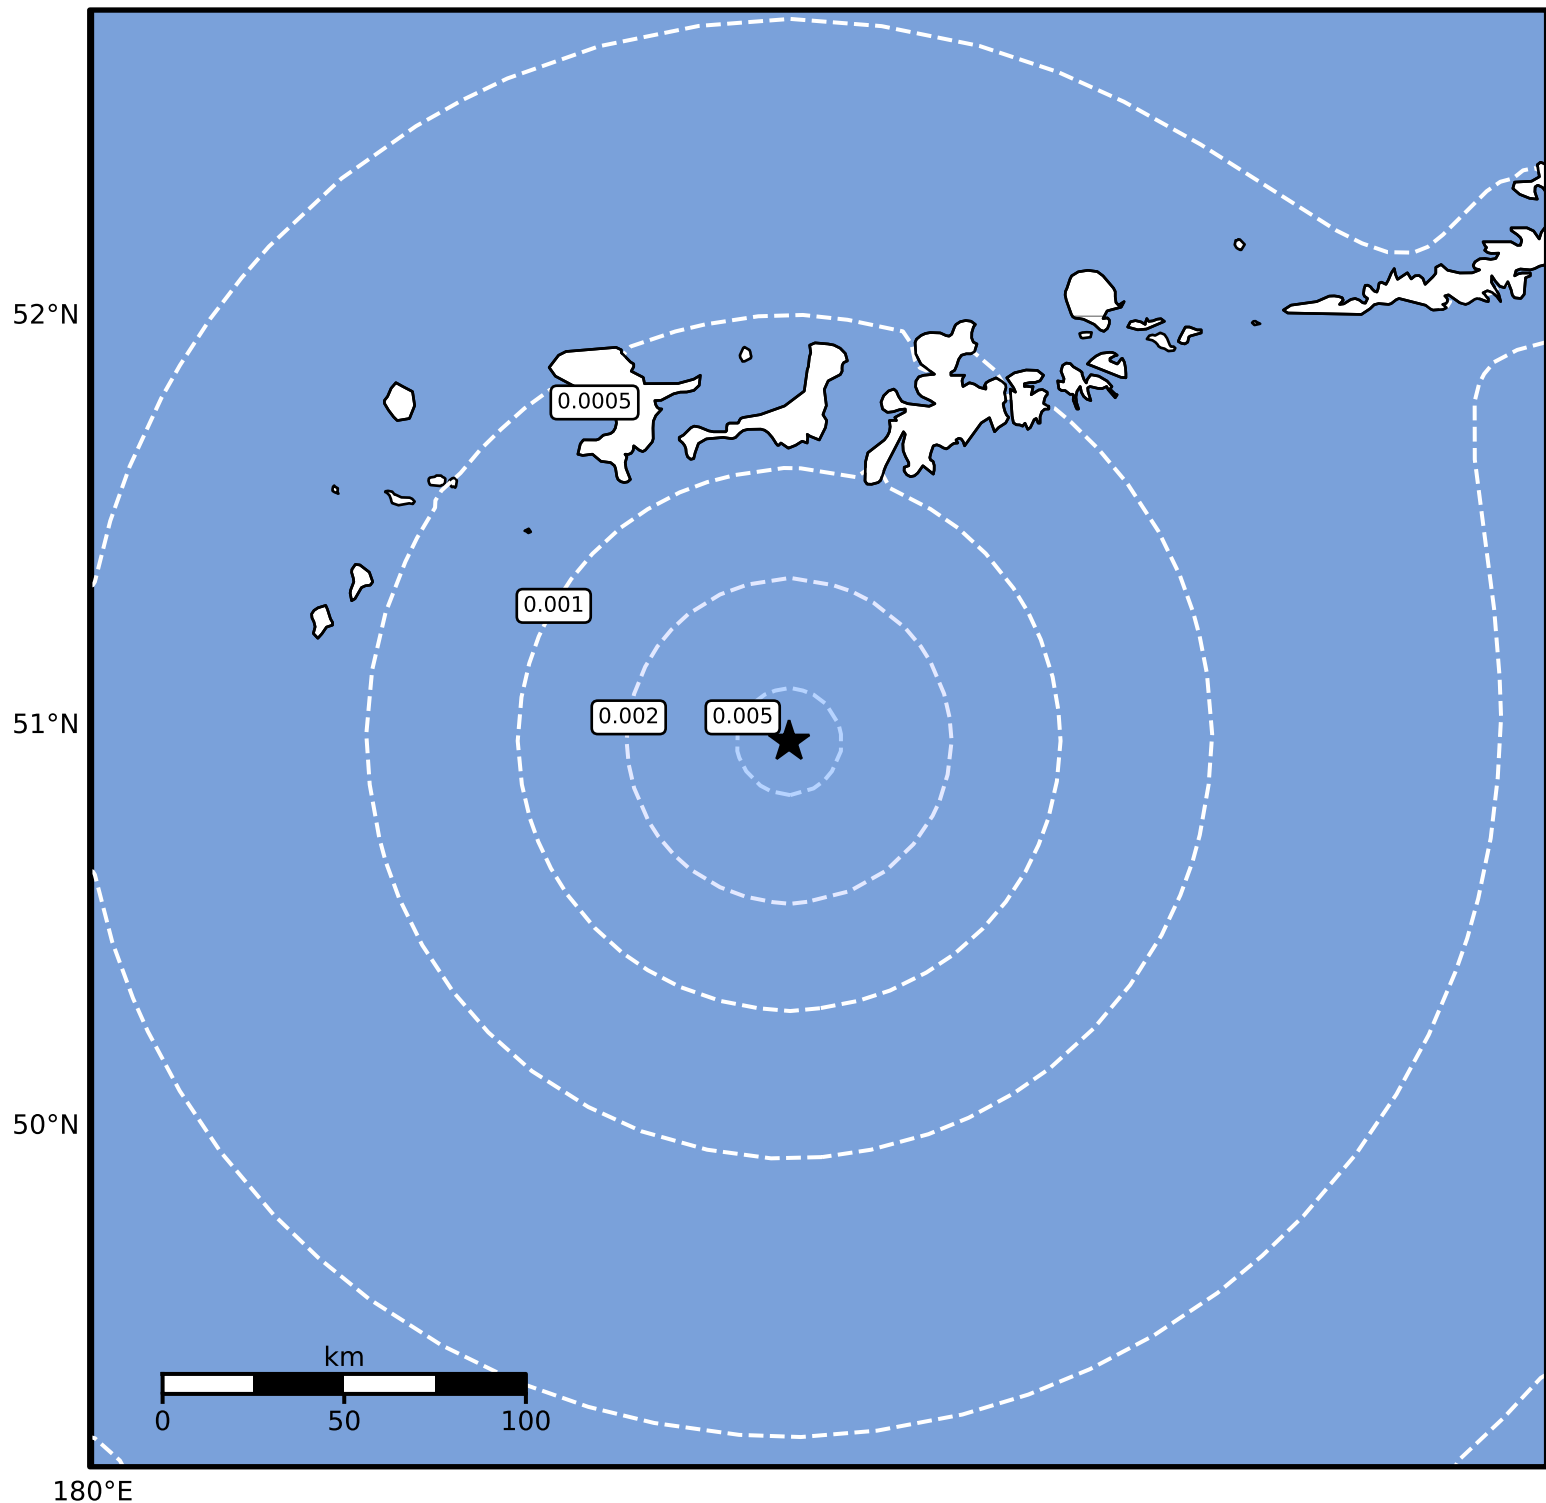

3.0 Second Peak Spectral Acceleration Map Alaska Earthquake Center
ShakeMap: 110 km (68 miles) SSW of Adak
Dec 08, 2024 20:09:04 UTC M3.9 N50.96 W177.28 Depth: 25.6km ID:ak024frianbg

Scale based on Worden et al. (2012)

Version 2: Processed 2024-12-08T21:02:09Z

△ Seismic Instrument ○ Reported Intensity

★ Epicenter