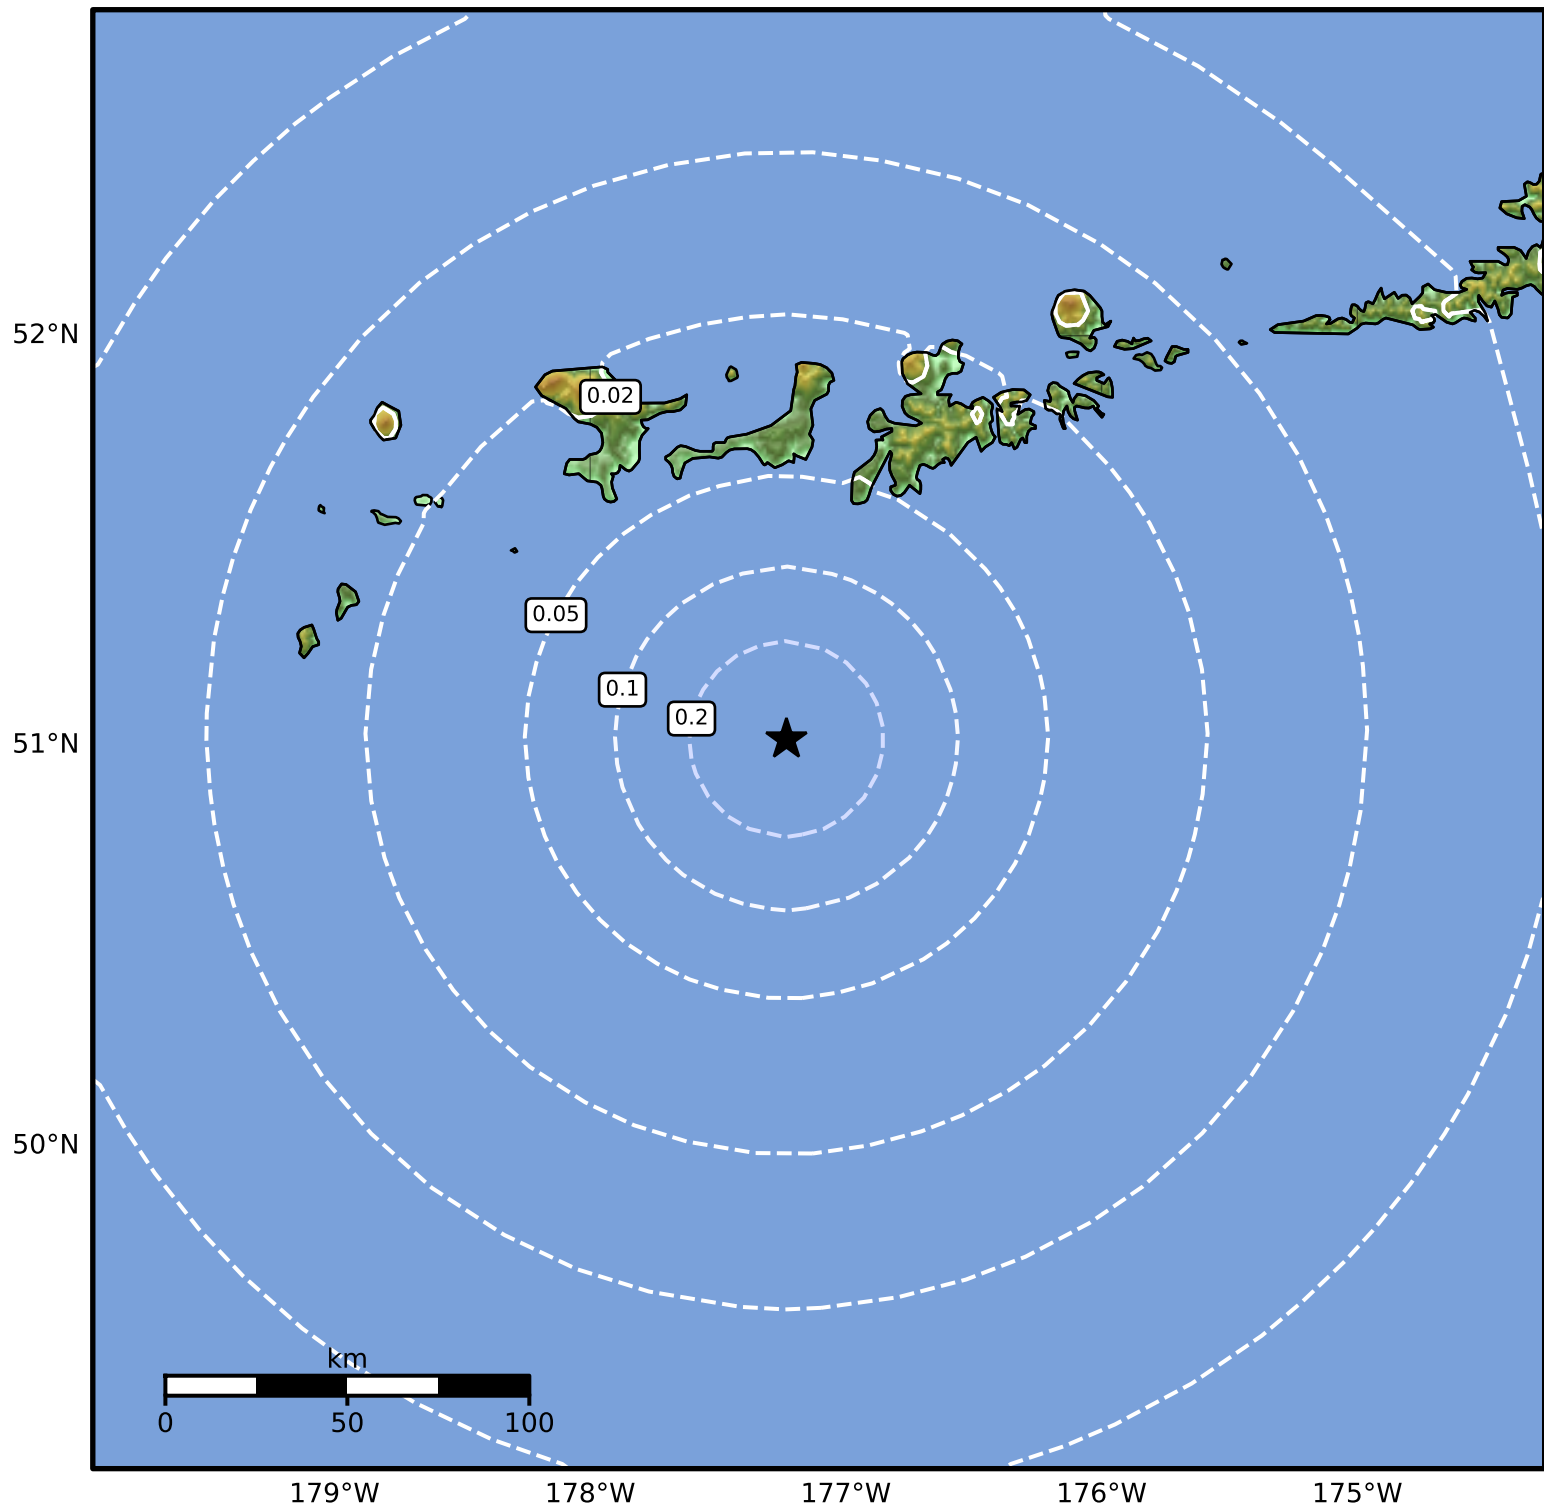

0.3 Second Peak Spectral Acceleration Map Alaska Earthquake Center  
ShakeMap: 104 km (65 miles) SSW of Adak  
Dec 08, 2024 20:13:59 UTC M3.7 N51.01 W177.23 Depth: 27.3km ID:ak024frrlpik

SA(0.3) (%g)	0.1	0.2	0.5	1	2	5	10	20	50	100	200
--------------	-----	-----	-----	---	---	---	----	----	----	-----	-----

Scale based on Worden et al. (2012)

Version 2: Processed 2024-12-08T21:09:03Z

△ Seismic Instrument ○ Reported Intensity

★ Epicenter