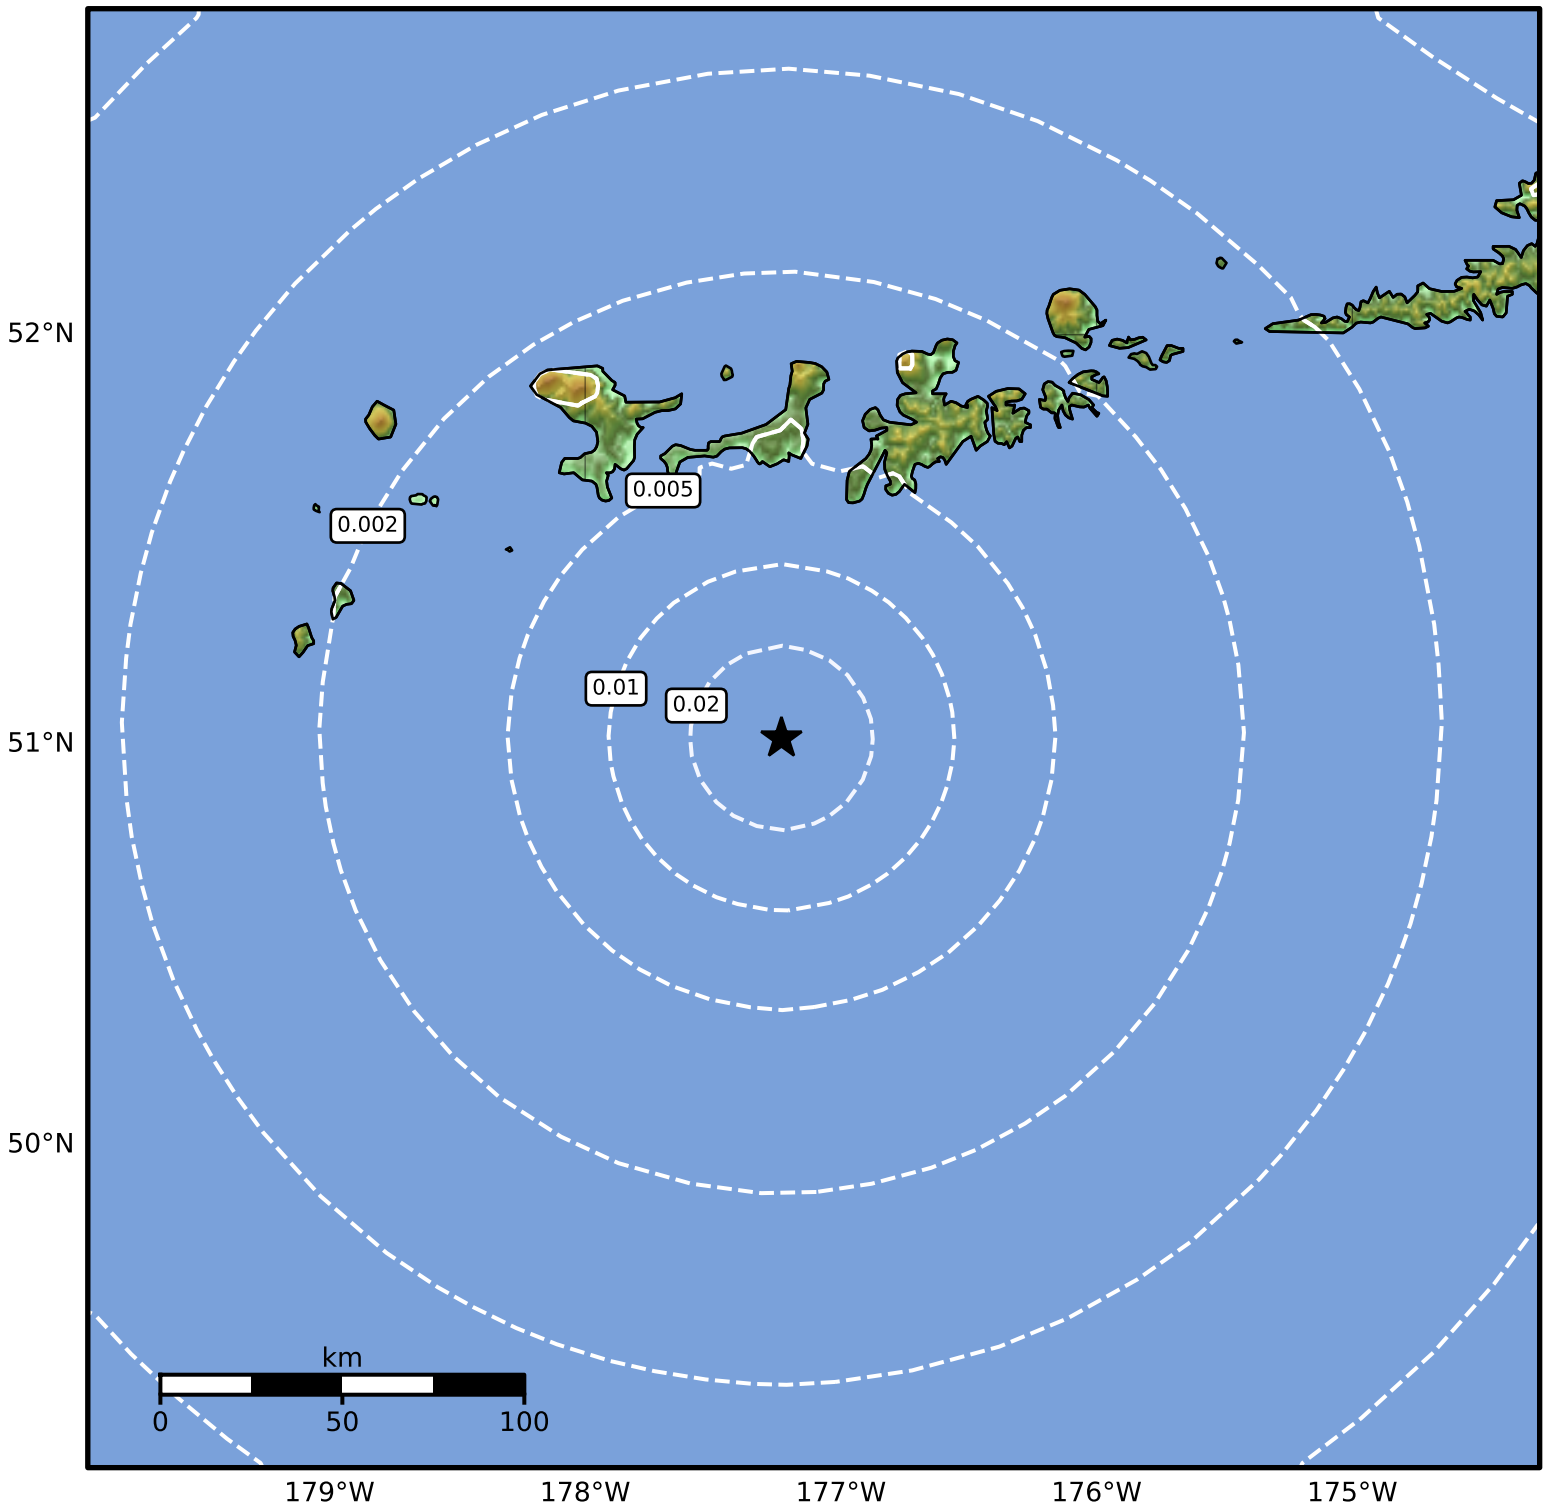

1.0 Second Peak Spectral Acceleration Map Alaska Earthquake Center  
ShakeMap: 104 km (65 miles) SSW of Adak  
Dec 08, 2024 20:13:59 UTC M3.7 N51.01 W177.23 Depth: 27.3km ID:ak024frrlpik

SA(1.0) (%g)	0.1	0.2	0.5	1	2	5	10	20	50	100	200
--------------	-----	-----	-----	---	---	---	----	----	----	-----	-----

Scale based on Worden et al. (2012)

Version 2: Processed 2024-12-08T21:09:03Z

△ Seismic Instrument ○ Reported Intensity

★ Epicenter