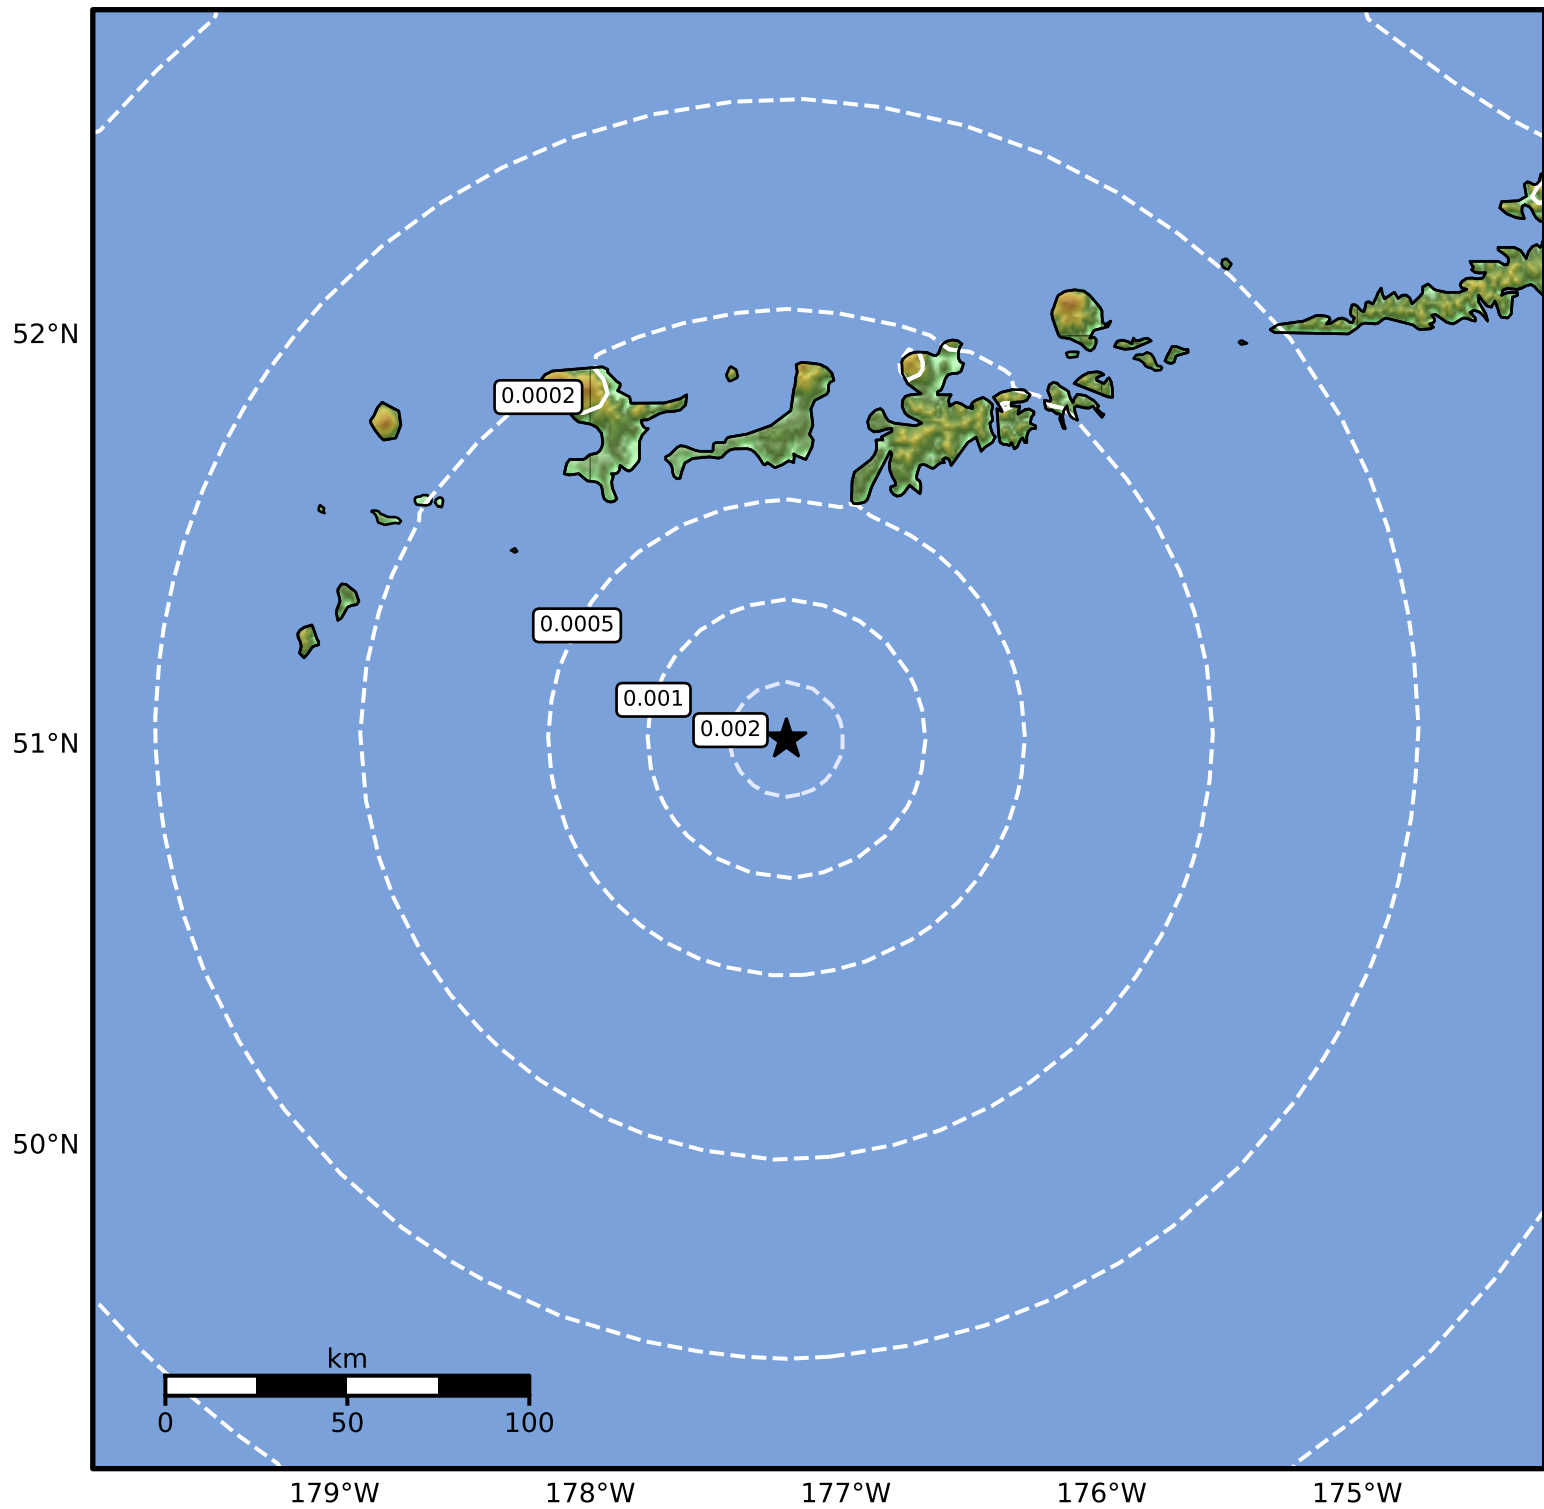

3.0 Second Peak Spectral Acceleration Map Alaska Earthquake Center
ShakeMap: 104 km (65 miles) SSW of Adak
Dec 08, 2024 20:13:59 UTC M3.7 N51.01 W177.23 Depth: 27.3km ID:ak024frrlpik

SA(3.0) (%g)	0.1	0.2	0.5	1	2	5	10	20	50
--------------	-----	-----	-----	---	---	---	----	----	----

Scale based on Worden et al. (2012)

Version 2: Processed 2024-12-08T21:09:03Z

△ Seismic Instrument ○ Reported Intensity

★ Epicenter