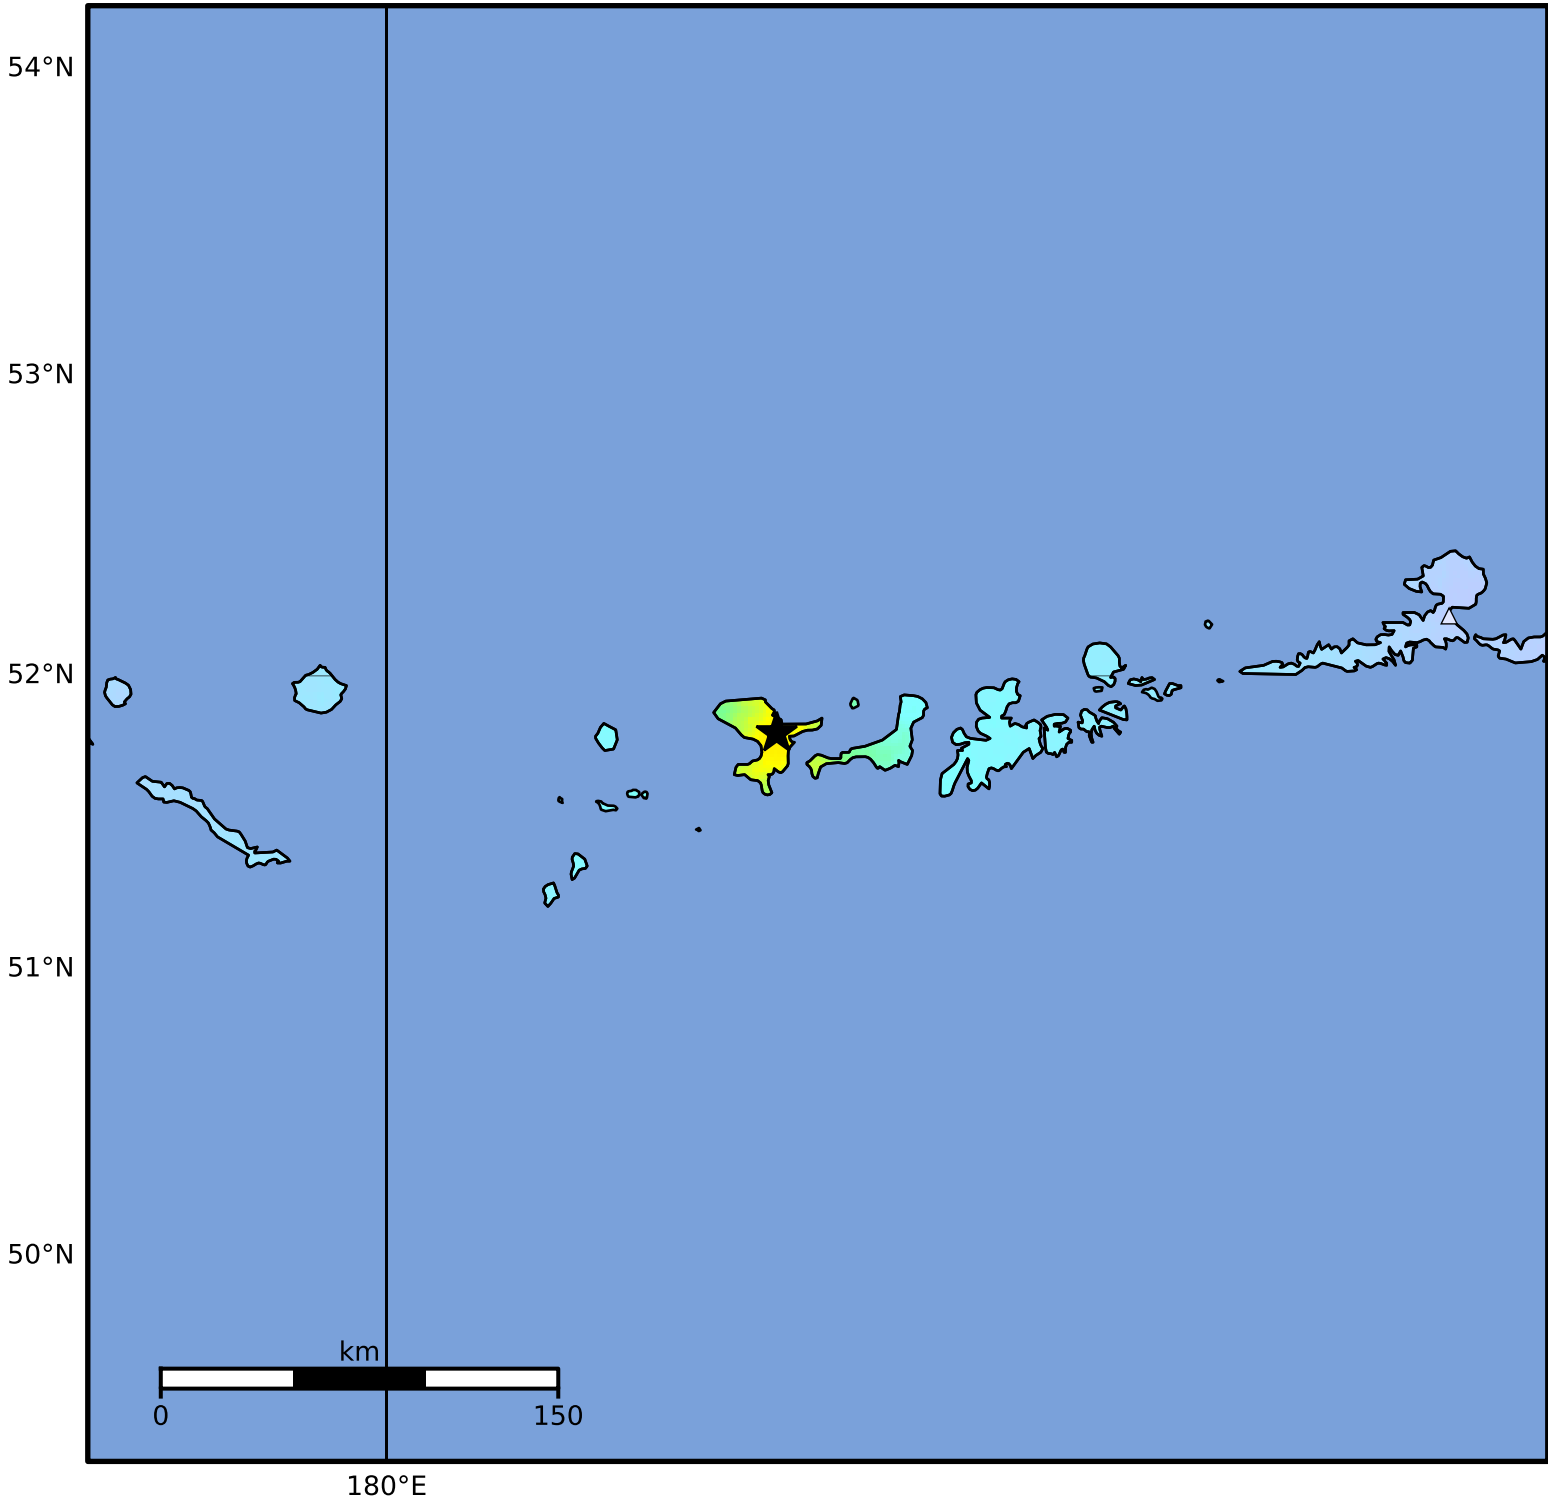

Macroseismic Intensity Map Alaska Earthquake Center
 ShakeMap: 84 km (52 miles) W of Adak
 Dec 08, 2024 20:39:20 UTC M5.4 N51.81 W177.87 Depth: 20.8km ID:ak024frlh40v

SHAKING	Not felt	Weak	Light	Moderate	Strong	Very strong	Severe	Violent	Extreme
DAMAGE	None	None	None	Very light	Light	Moderate	Moderate/heavy	Heavy	Very heavy
PGA(%g)	<0.0464	0.297	2.76	6.2	11.5	21.5	40.1	74.7	>139
PGV(cm/s)	<0.0215	0.135	1.41	4.65	9.64	20	41.4	85.8	>178
INTENSITY	I	II-III	IV	V	VI	VII	VIII	IX	X+

Scale based on Worden et al. (2012)

Version 4: Processed 2024-12-08T22:05:29Z

△ Seismic Instrument ○ Reported Intensity

★ Epicenter