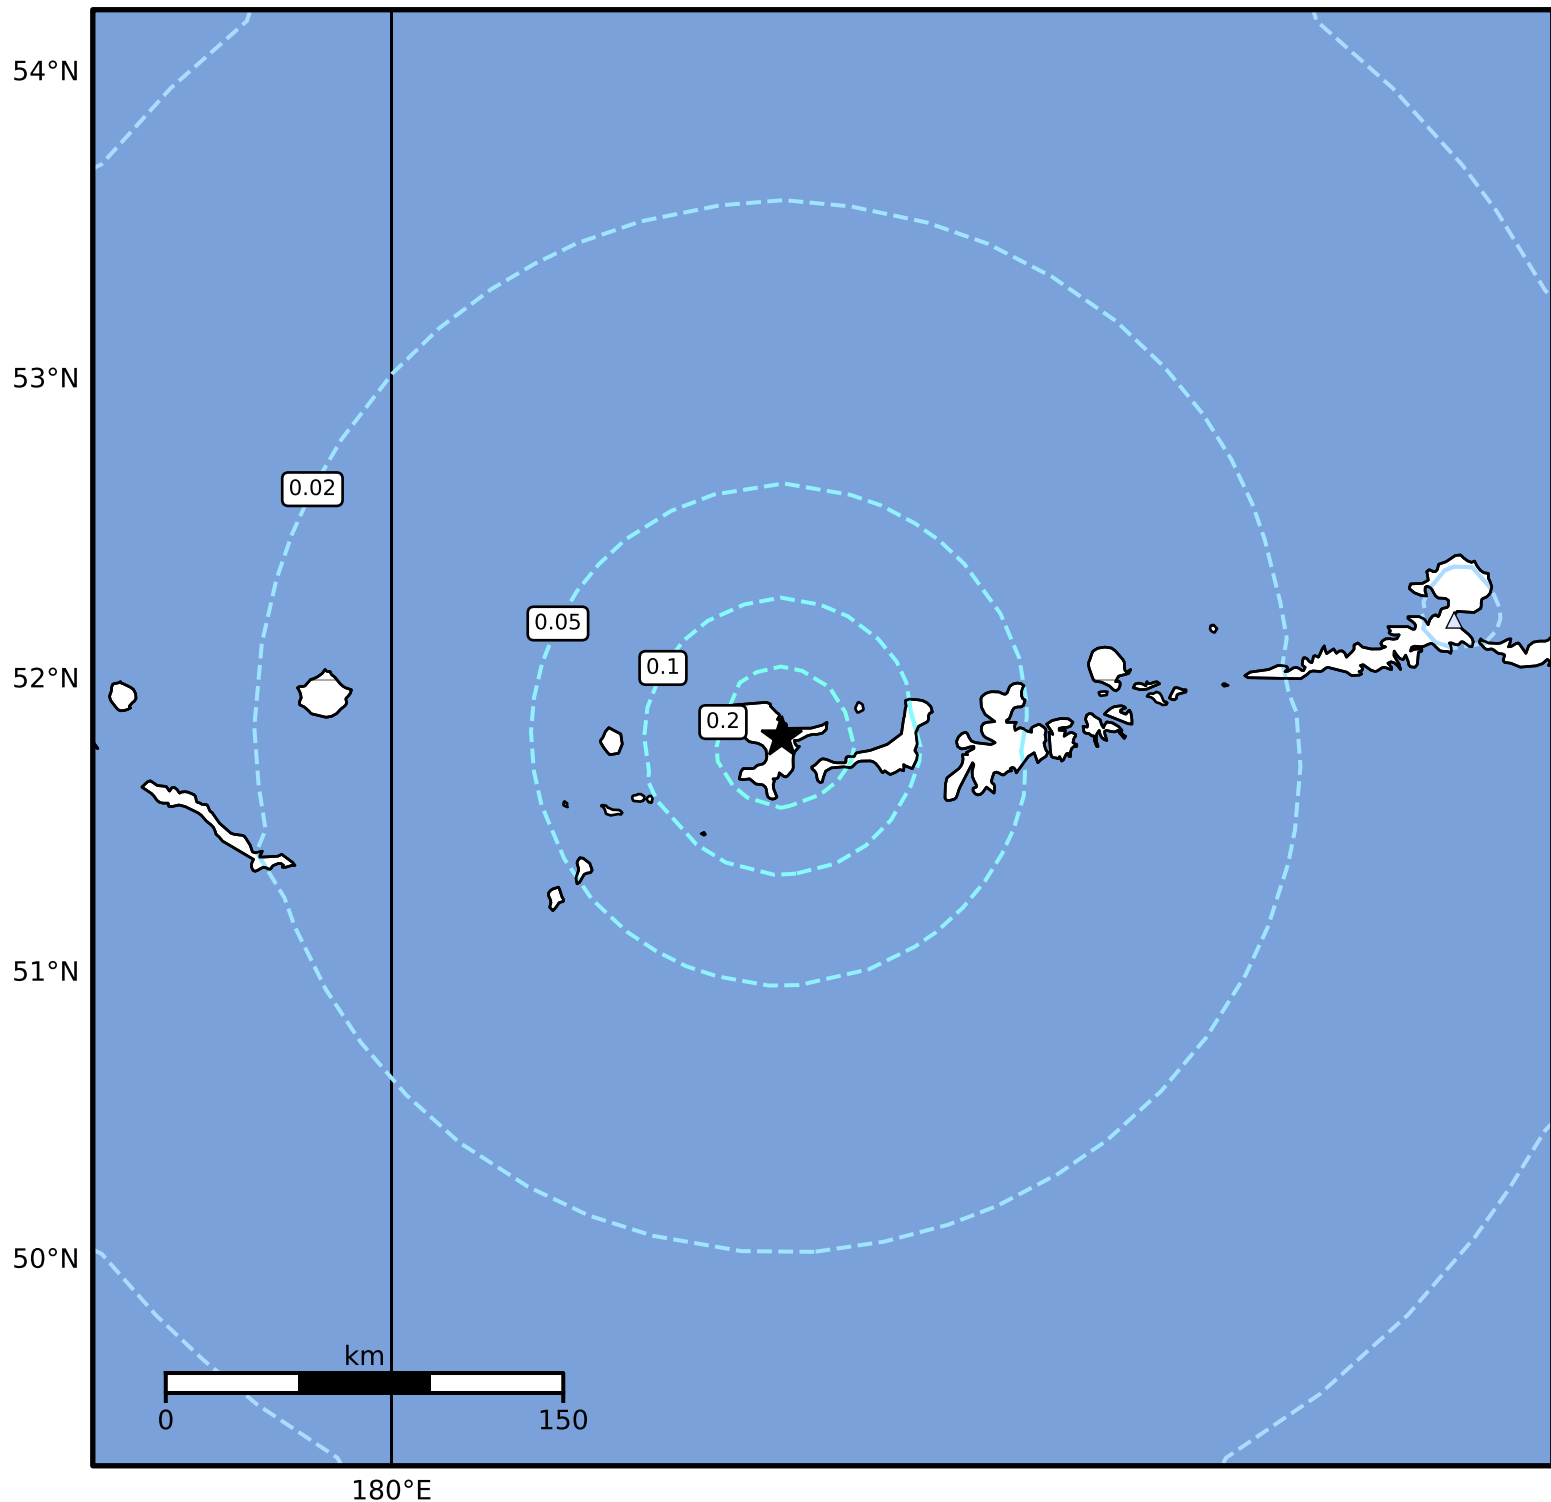

3.0 Second Peak Spectral Acceleration Map Alaska Earthquake Center  
ShakeMap: 84 km (52 miles) W of Adak  
Dec 08, 2024 20:39:20 UTC M5.4 N51.81 W177.87 Depth: 20.8km ID:ak024frlh40v

Scale based on Worden et al. (2012)

Version 4: Processed 2024-12-08T22:05:29Z

△ Seismic Instrument ○ Reported Intensity

★ Epicenter