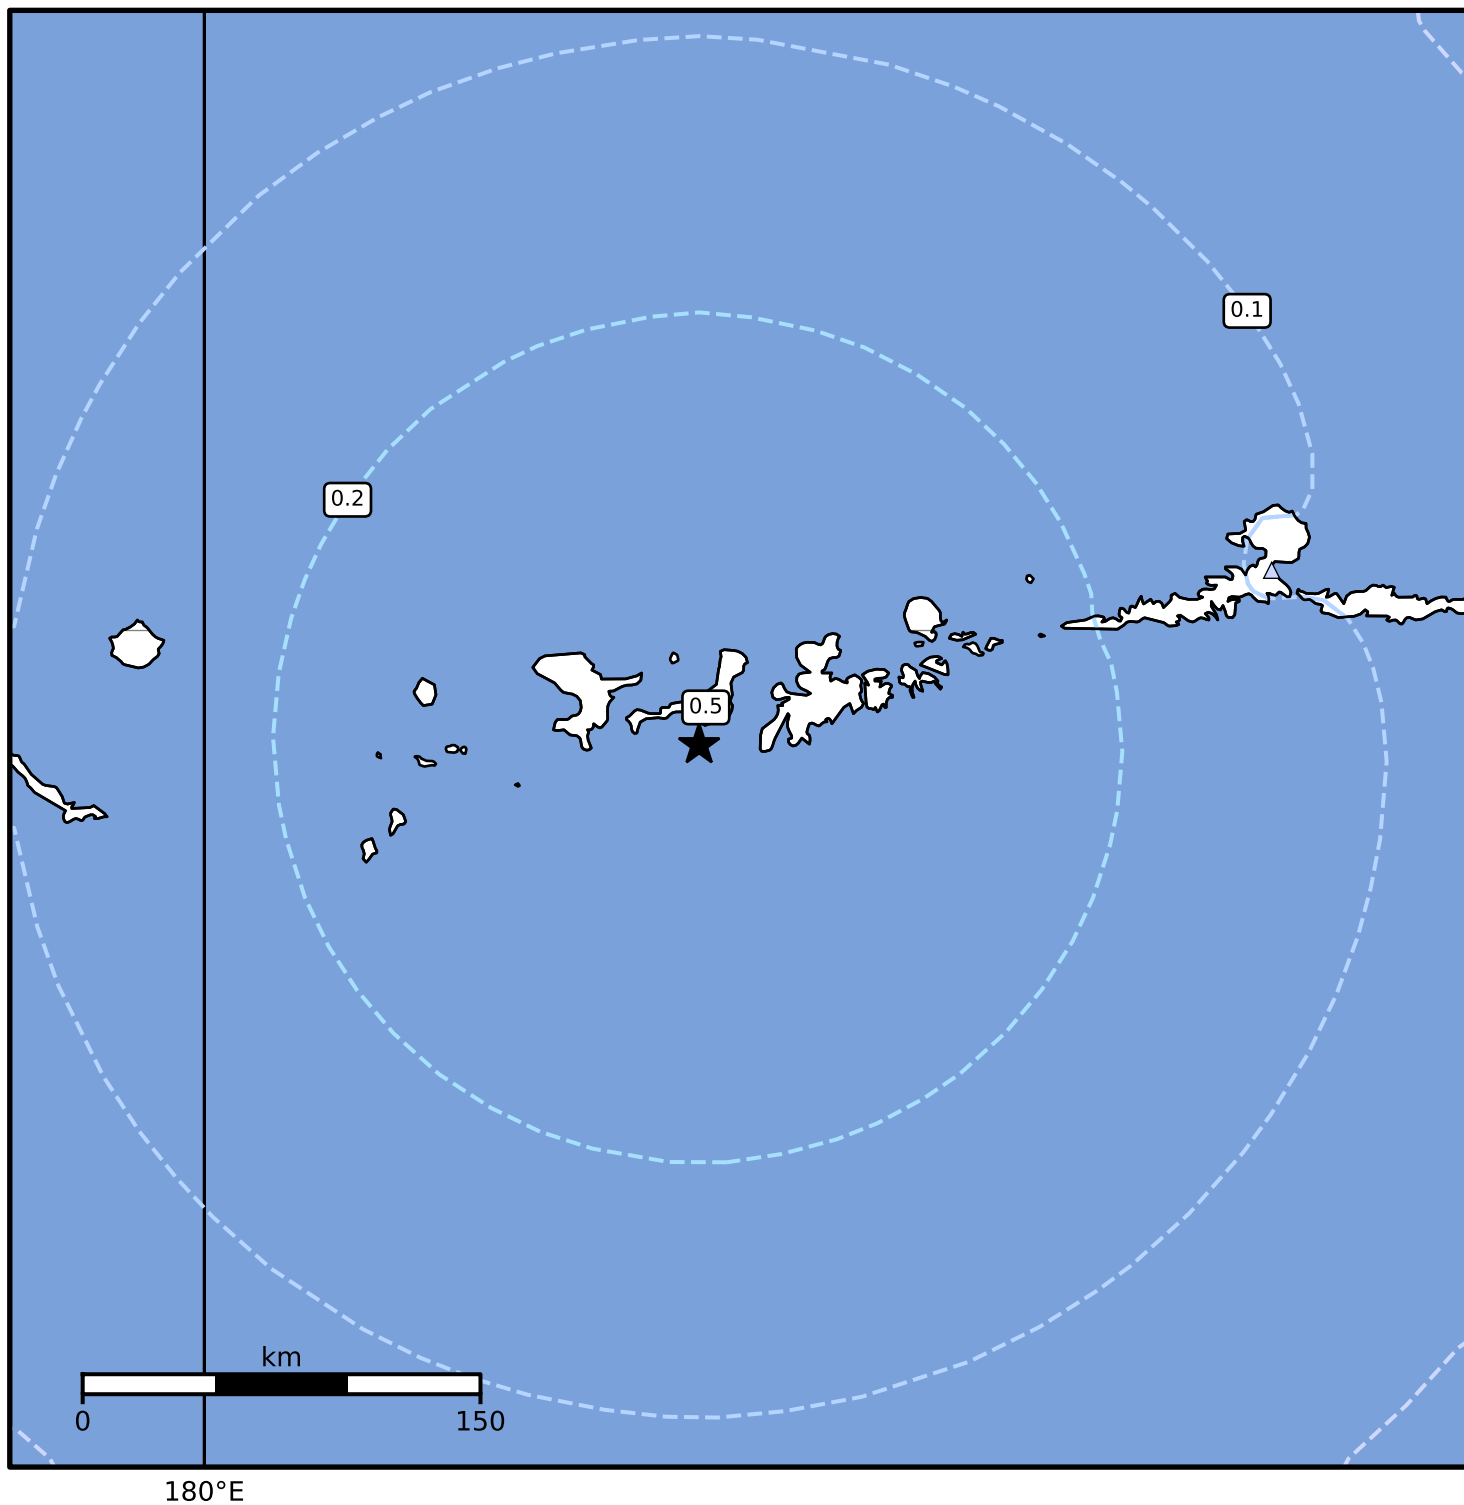

Peak Ground Velocity Map Alaska Earthquake Center
ShakeMap: 54 km (34 miles) WSW of Adak
Dec 08, 2024 21:03:07 UTC M5.8 N51.61 W177.31 Depth: 131.2km ID:ak024frlusae

Scale based on Worden et al. (2012)

Version 2: Processed 2024-12-08T23:18:09Z

△ Seismic Instrument ○ Reported Intensity

★ Epicenter