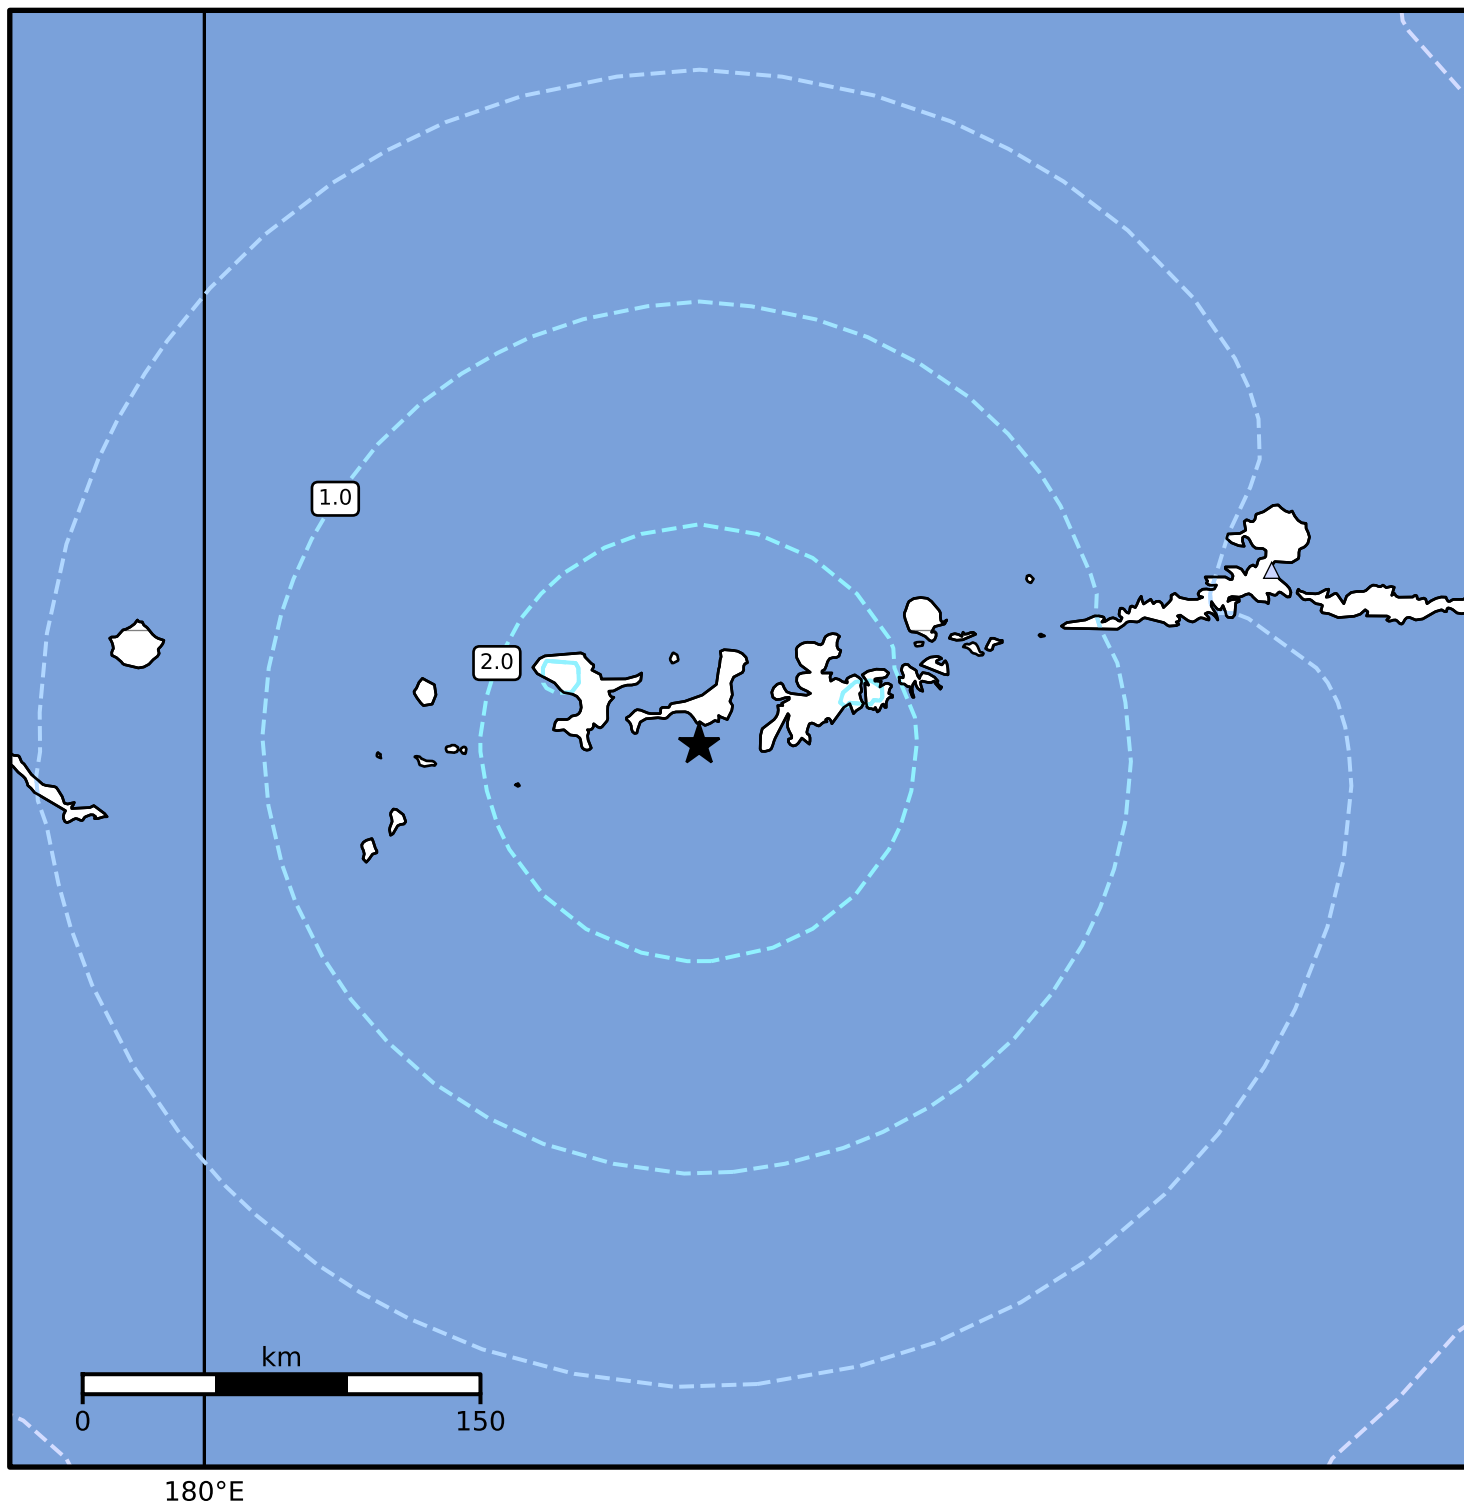

0.3 Second Peak Spectral Acceleration Map Alaska Earthquake Center
ShakeMap: 54 km (34 miles) WSW of Adak
Dec 08, 2024 21:03:07 UTC M5.8 N51.61 W177.31 Depth: 131.2km ID:ak024firlusae

SA(0.3) (%g)	0.1	0.2	0.5	1	2	5	10	20	50	100	200
--------------	-----	-----	-----	---	---	---	----	----	----	-----	-----

Scale based on Worden et al. (2012)

Version 2: Processed 2024-12-08T23:18:09Z

△ Seismic Instrument ○ Reported Intensity

★ Epicenter