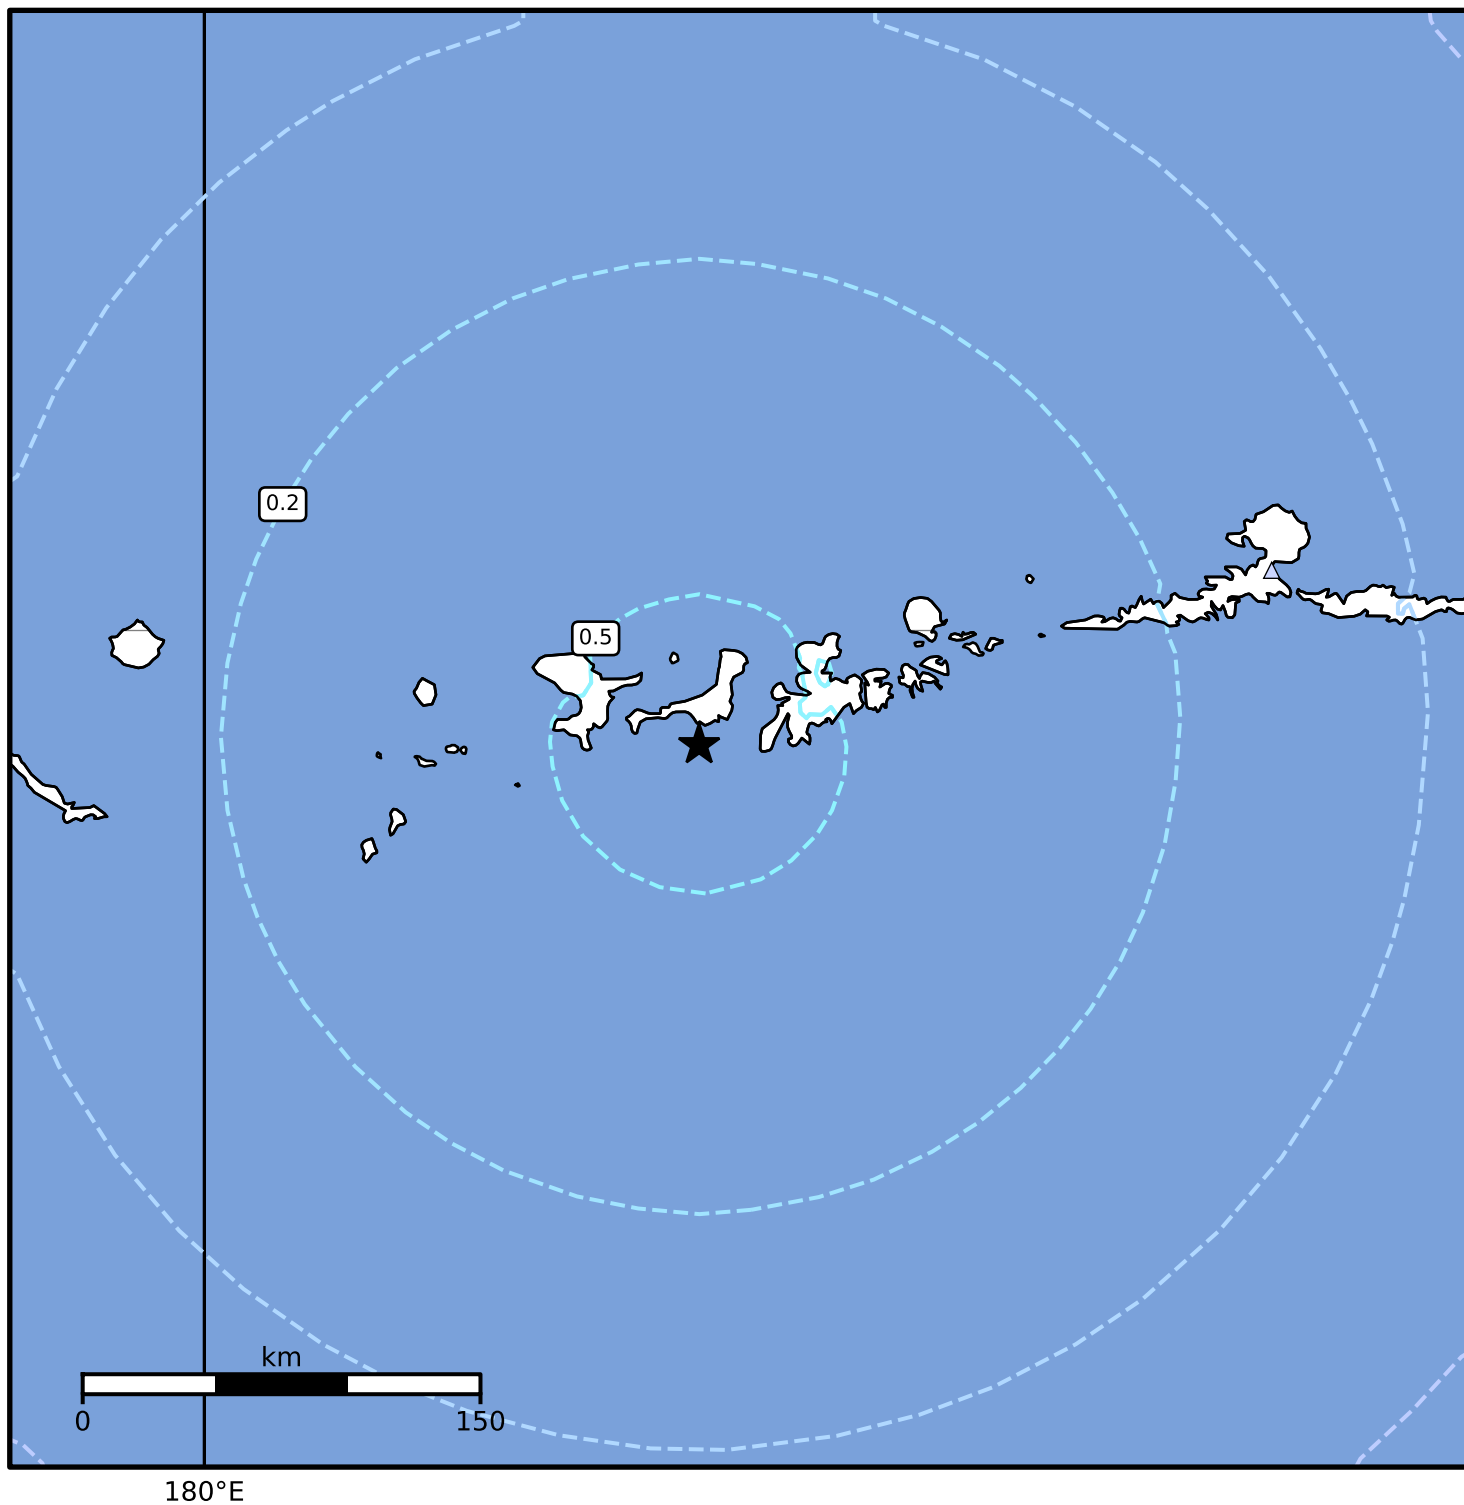

1.0 Second Peak Spectral Acceleration Map Alaska Earthquake Center
ShakeMap: 54 km (34 miles) WSW of Adak
Dec 08, 2024 21:03:07 UTC M5.8 N51.61 W177.31 Depth: 131.2km ID:ak024frlusae

SA(1.0) (%g)	0.1	0.2	0.5	1	2	5	10	20	50	100	200
--------------	-----	-----	-----	---	---	---	----	----	----	-----	-----

Scale based on Worden et al. (2012)

Version 2: Processed 2024-12-08T23:18:09Z

△ Seismic Instrument ○ Reported Intensity

★ Epicenter