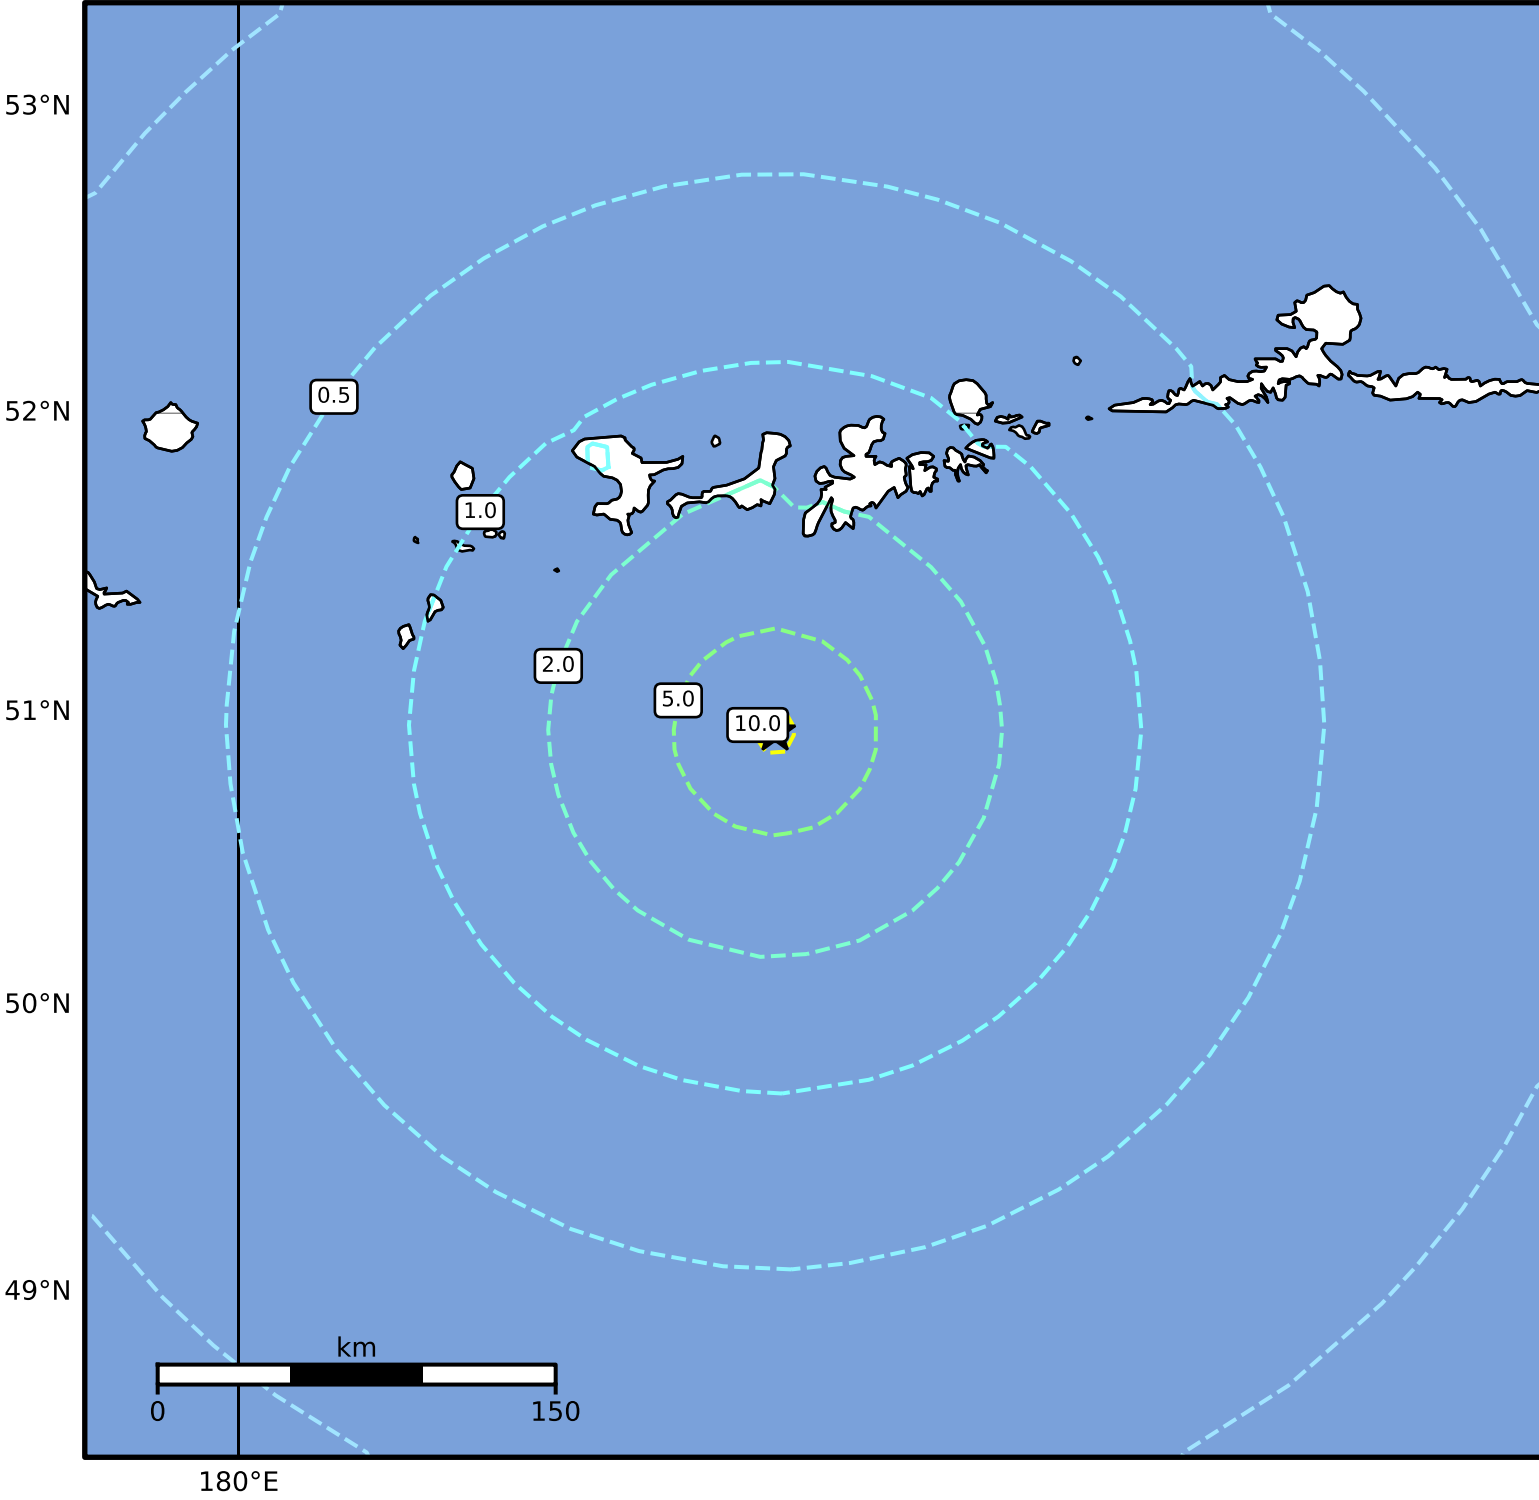

1.0 Second Peak Spectral Acceleration Map Alaska Earthquake Center
ShakeMap: 110 km (68 miles) SSW of Adak
Dec 09, 2024 00:15:31 UTC M6.3 N50.93 W177.13 Depth: 25.6km ID:ak024fswynve

SA(1.0) (%g)	0.1	0.2	0.5	1	2	5	10	20	50	100	200
--------------	-----	-----	-----	---	---	---	----	----	----	-----	-----

Scale based on Worden et al. (2012)

Version 4: Processed 2024-12-09T03:08:39Z

△ Seismic Instrument

○ Reported Intensity

★ Epicenter