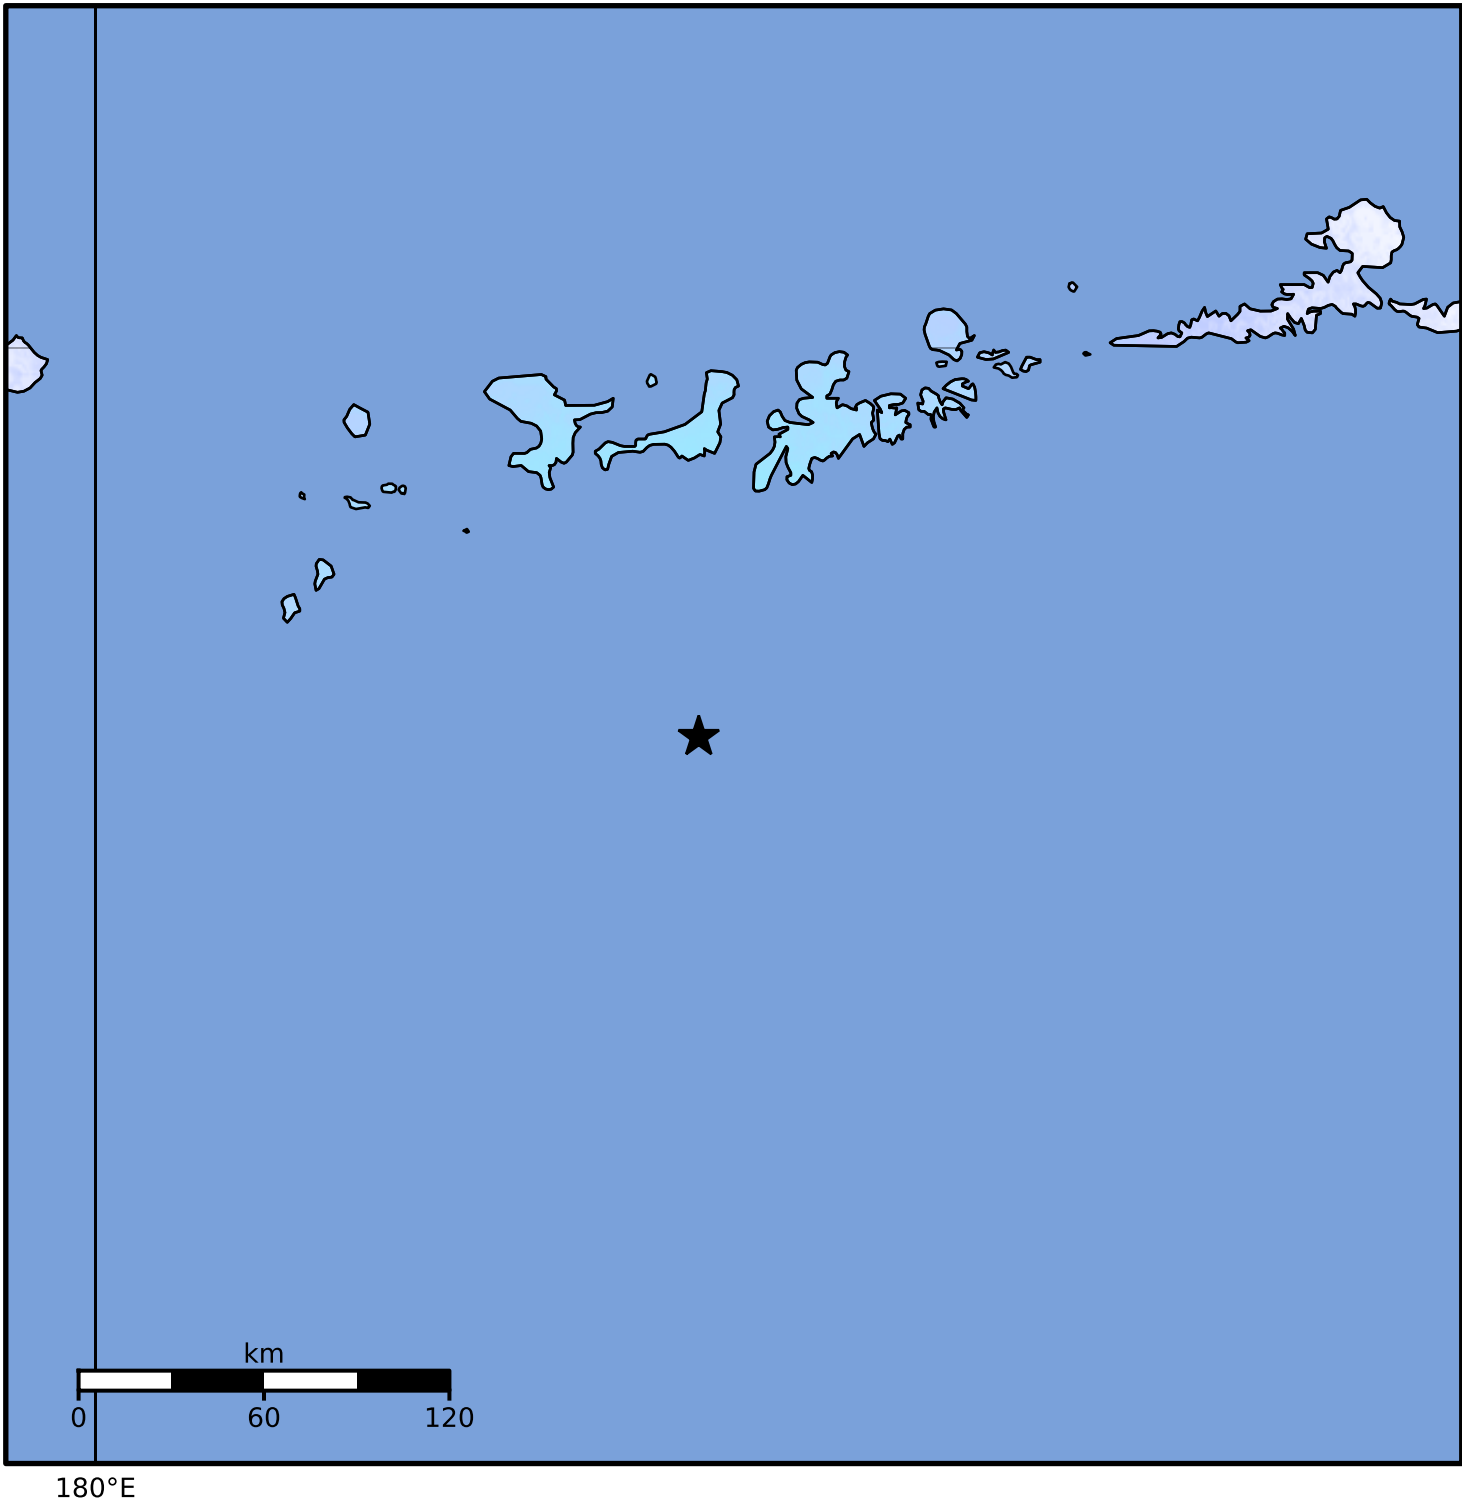

Macroseismic Intensity Map Alaska Earthquake Center
 ShakeMap: 117 km (73 miles) SSW of Adak
 Dec 09, 2024 00:21:54 UTC M5.0 N50.88 W177.23 Depth: 24.1km ID:ak024fsx00iw

SHAKING	Not felt	Weak	Light	Moderate	Strong	Very strong	Severe	Violent	Extreme
DAMAGE	None	None	None	Very light	Light	Moderate	Moderate/heavy	Heavy	Very heavy
PGA(%g)	<0.0464	0.297	2.76	6.2	11.5	21.5	40.1	74.7	>139
PGV(cm/s)	<0.0215	0.135	1.41	4.65	9.64	20	41.4	85.8	>178
INTENSITY	I	II-III	IV	V	VI	VII	VIII	IX	X+

Scale based on Worden et al. (2012)

Version 4: Processed 2024-12-09T02:58:24Z

△ Seismic Instrument ○ Reported Intensity

★ Epicenter