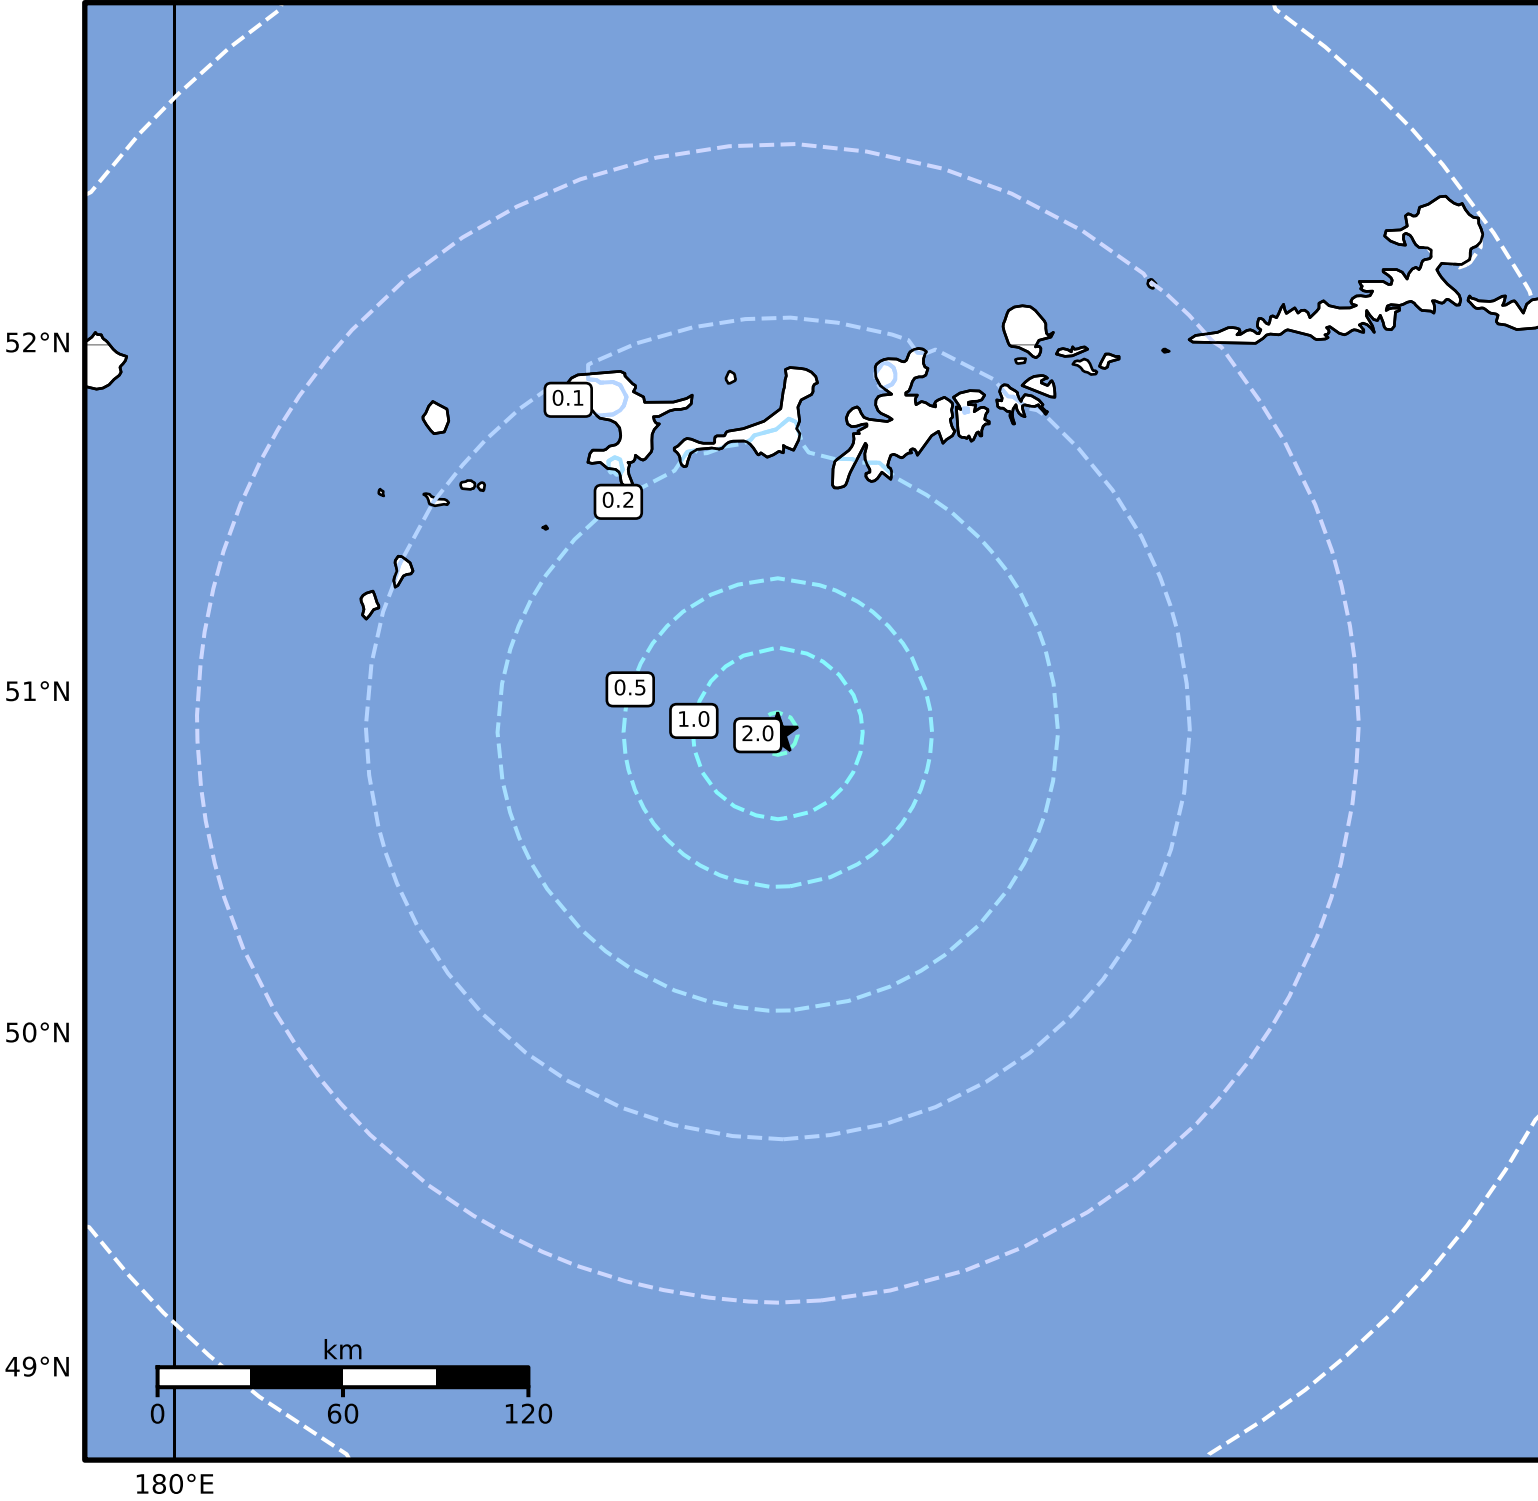

Peak Ground Velocity Map Alaska Earthquake Center
ShakeMap: 117 km (73 miles) SSW of Adak
Dec 09, 2024 00:21:54 UTC M5.0 N50.88 W177.23 Depth: 24.1km ID:ak024fsx00iw

PGV (cm/s)	0.1	0.2	0.5	1	2	5	10	20	50	100	200
------------	-----	-----	-----	---	---	---	----	----	----	-----	-----

Scale based on Worden et al. (2012)

Version 4: Processed 2024-12-09T02:58:24Z

△ Seismic Instrument ○ Reported Intensity

★ Epicenter