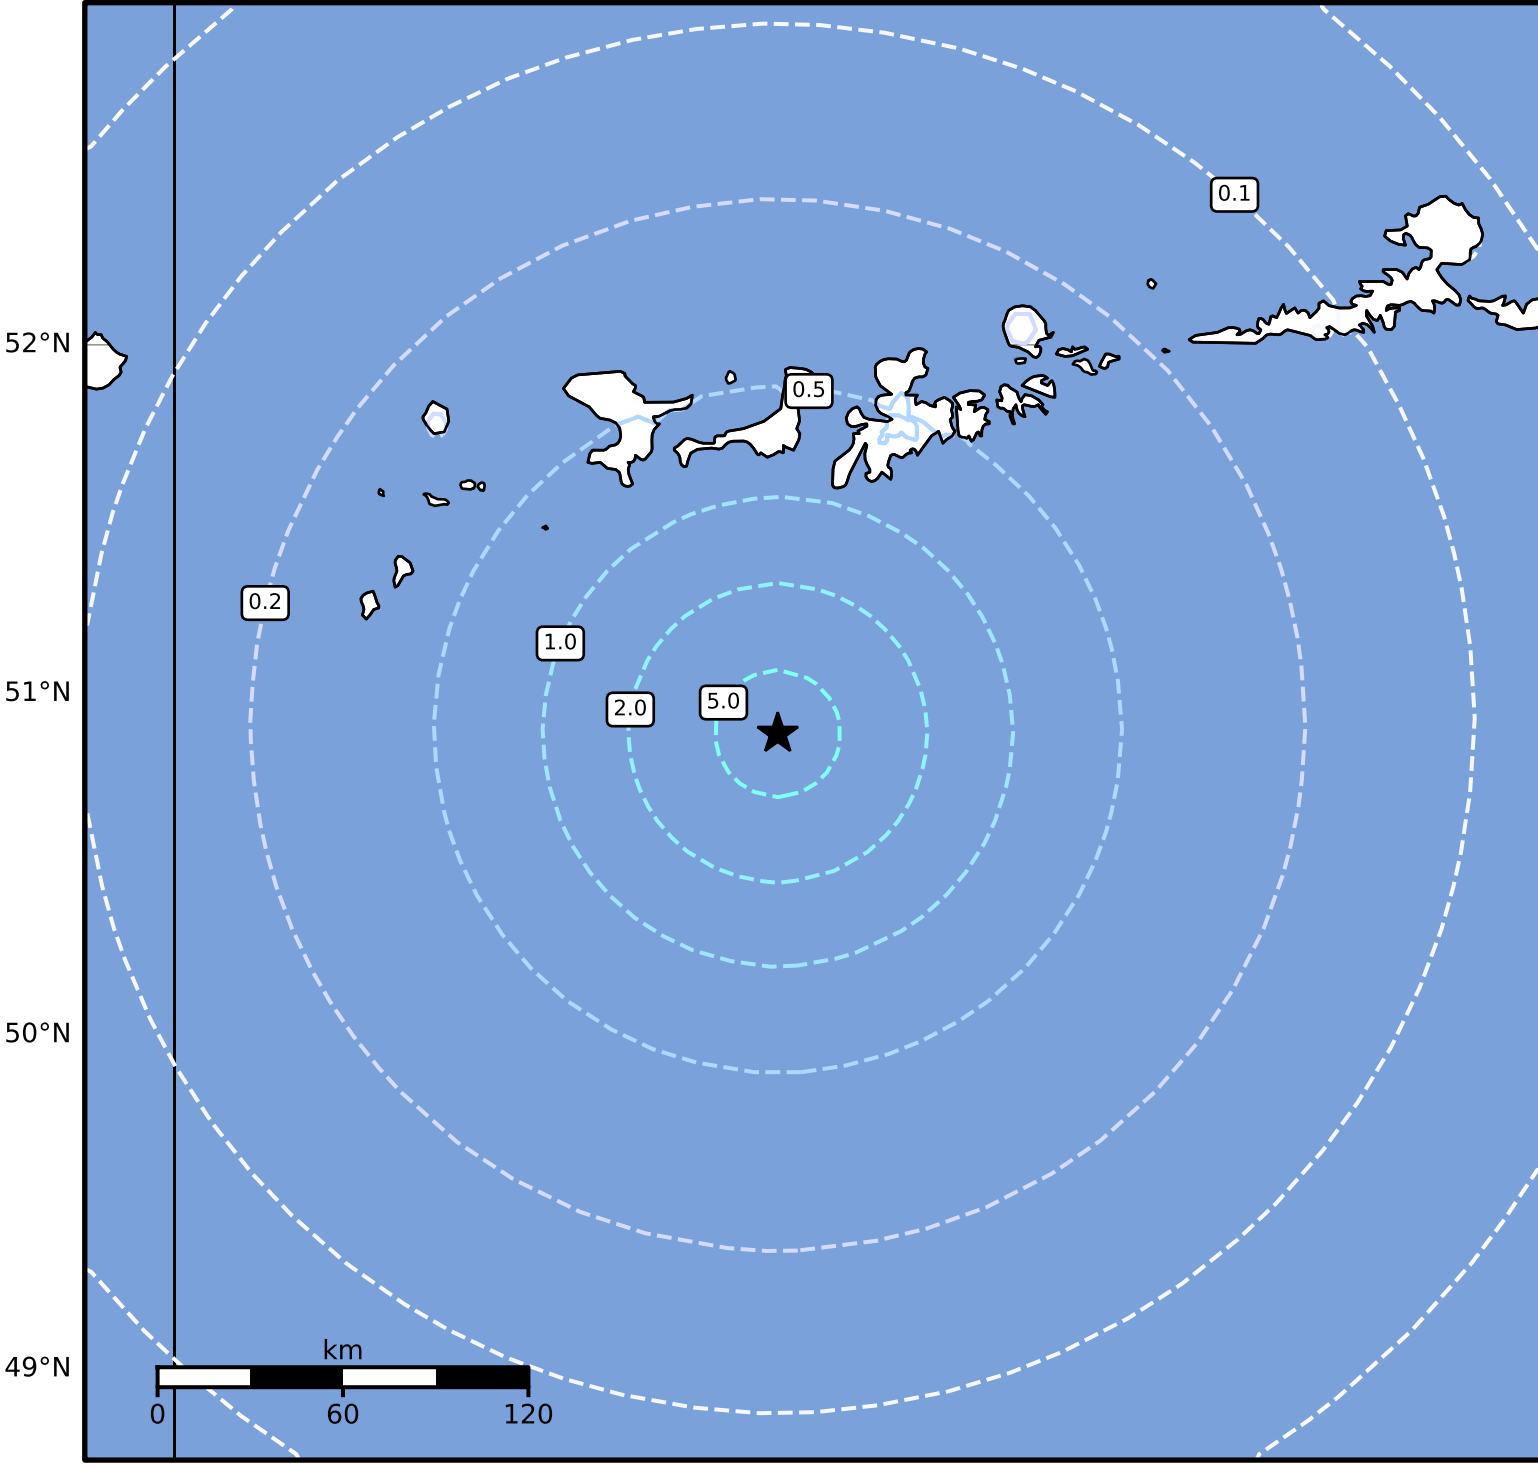

0.3 Second Peak Spectral Acceleration Map Alaska Earthquake Center
 ShakeMap: 117 km (73 miles) SSW of Adak
 Dec 09, 2024 00:21:54 UTC M5.0 N50.88 W177.23 Depth: 24.1km ID:ak024fsx00iw

SA(0.3) (%g)	0.1	0.2	0.5	1	2	5	10	20	50	100	200
--------------	-----	-----	-----	---	---	---	----	----	----	-----	-----

Scale based on Worden et al. (2012)

Version 4: Processed 2024-12-09T02:58:24Z

△ Seismic Instrument ○ Reported Intensity

★ Epicenter