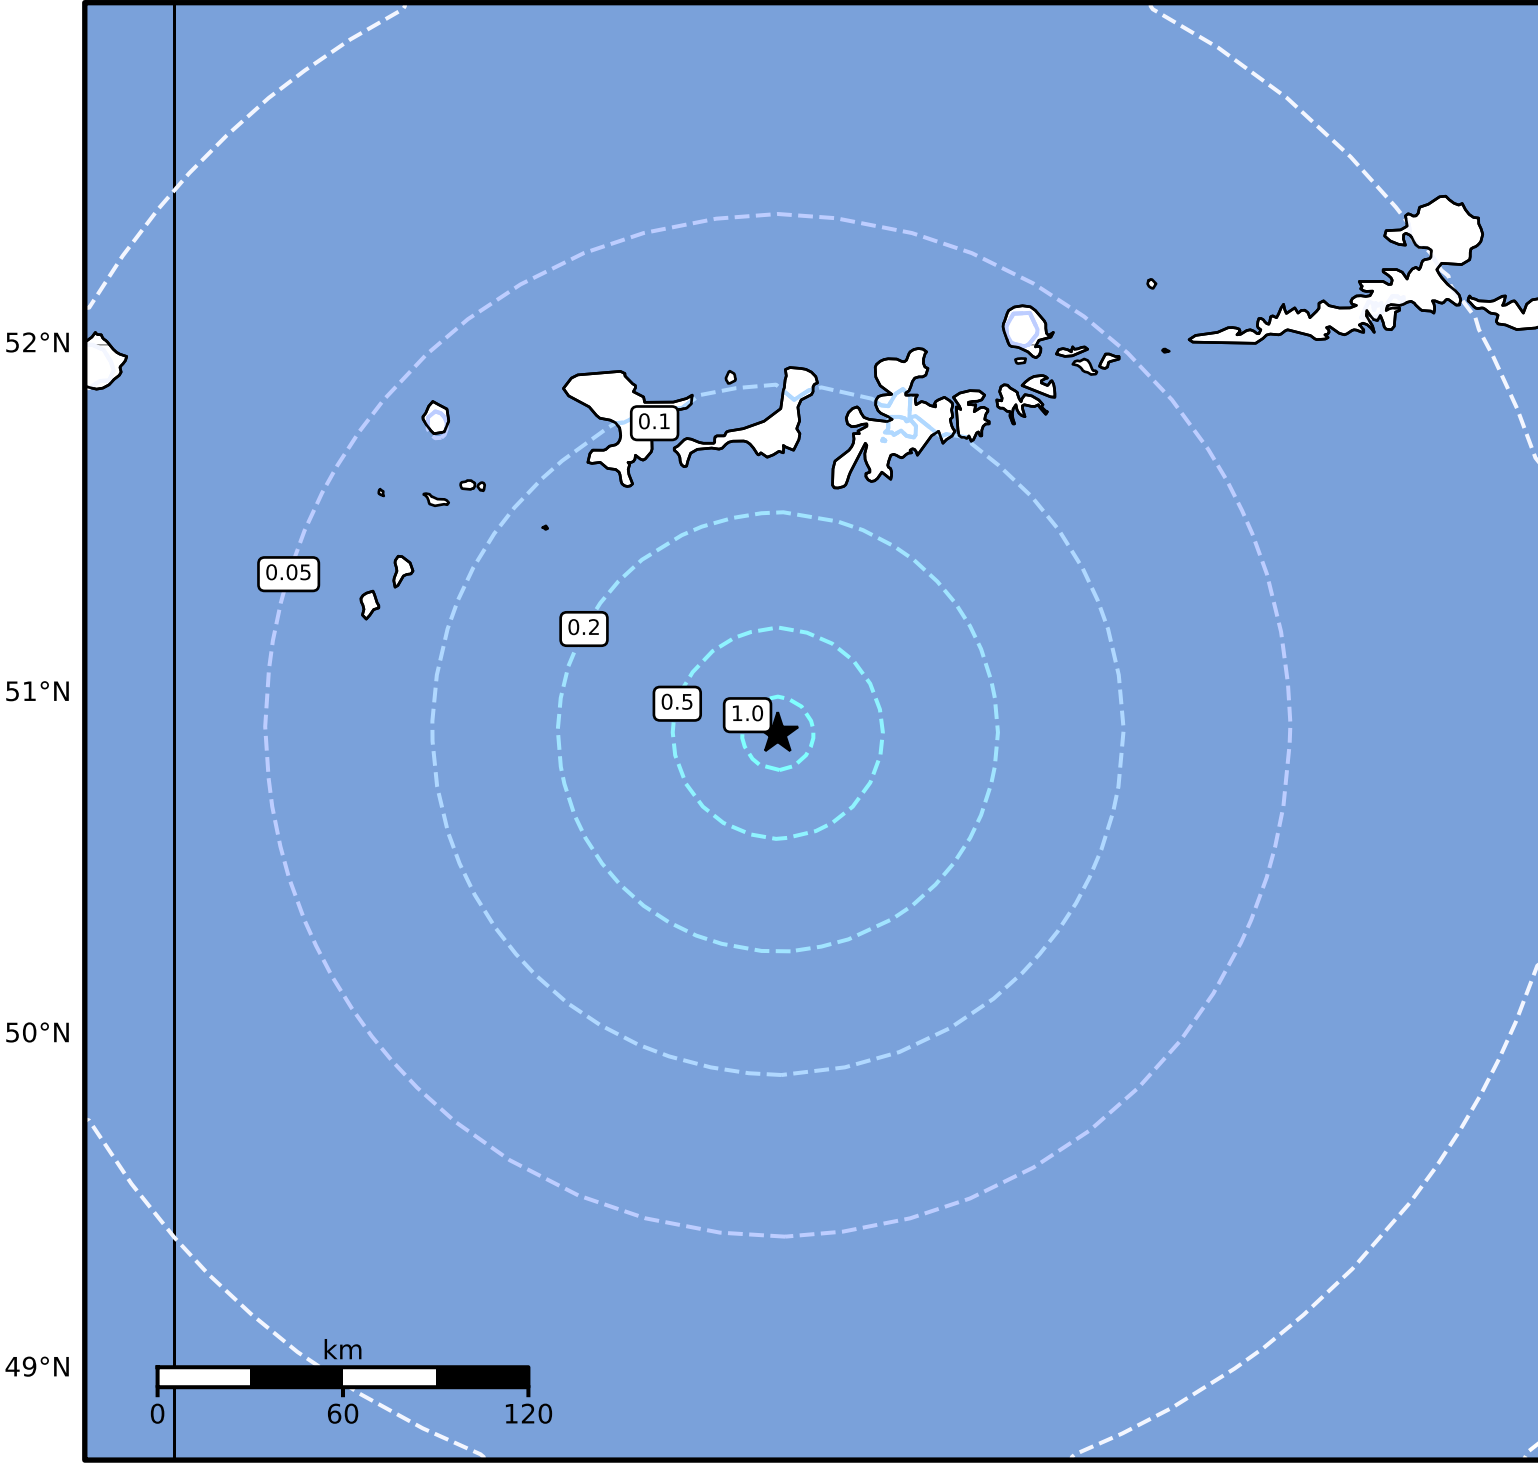

1.0 Second Peak Spectral Acceleration Map Alaska Earthquake Center
ShakeMap: 117 km (73 miles) SSW of Adak
Dec 09, 2024 00:21:54 UTC M5.0 N50.88 W177.23 Depth: 24.1km ID:ak024fsx00iw

SA(1.0) (%g)	0.1	0.2	0.5	1	2	5	10	20	50	100	200
--------------	-----	-----	-----	---	---	---	----	----	----	-----	-----

Scale based on Worden et al. (2012)

Version 4: Processed 2024-12-09T02:58:24Z

△ Seismic Instrument ○ Reported Intensity

★ Epicenter