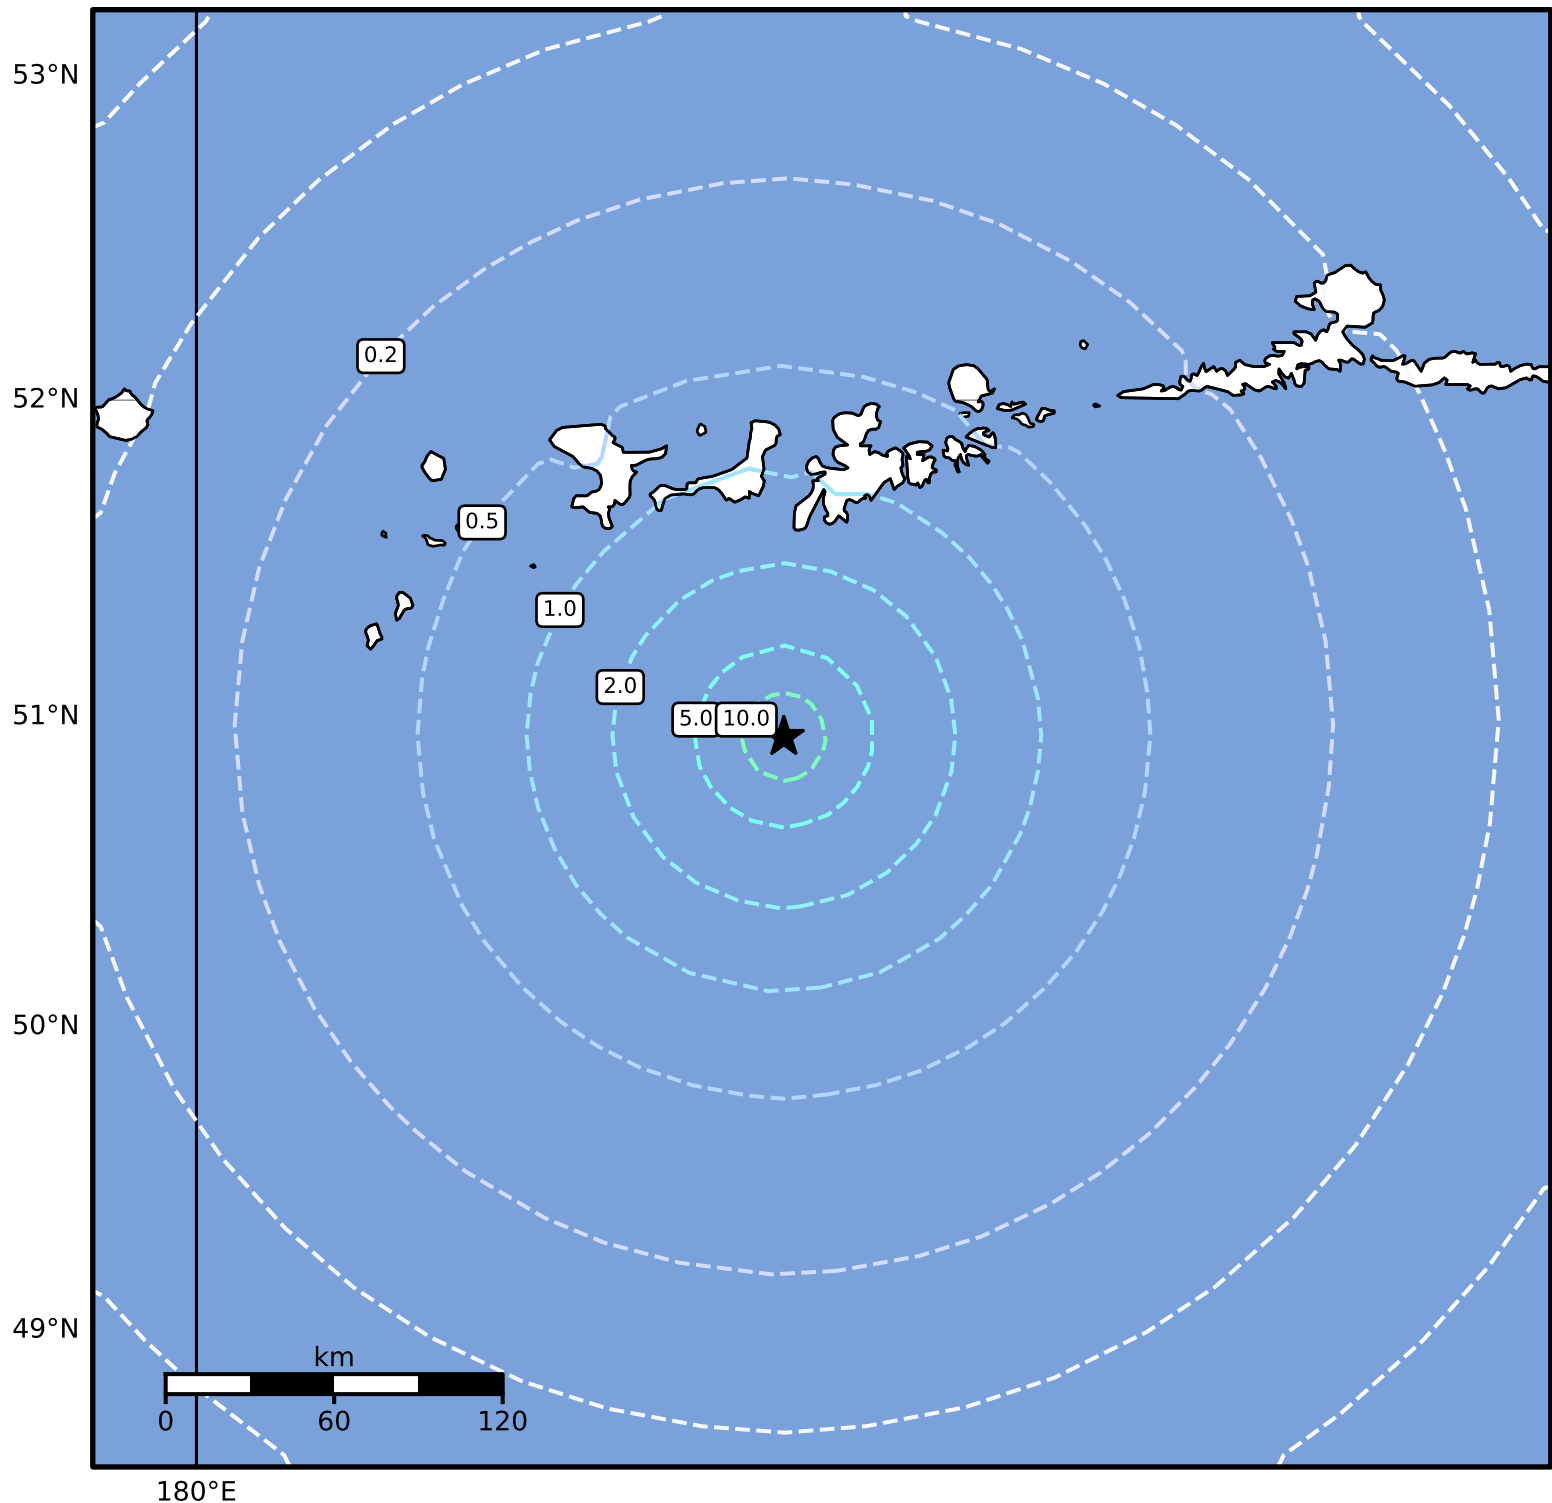

0.3 Second Peak Spectral Acceleration Map Alaska Earthquake Center
 ShakeMap: 108 km (67 miles) SSW of Adak
 Dec 09, 2024 00:22:11 UTC M5.2 N50.94 W177.03 Depth: 17.7km ID:ak024fsx04ar

SA(0.3) (%g)	0.1	0.2	0.5	1	2	5	10	20	50	100	200
--------------	-----	-----	-----	---	---	---	----	----	----	-----	-----

Scale based on Worden et al. (2012)

Version 3: Processed 2024-12-09T03:25:44Z

△ Seismic Instrument ○ Reported Intensity

★ Epicenter