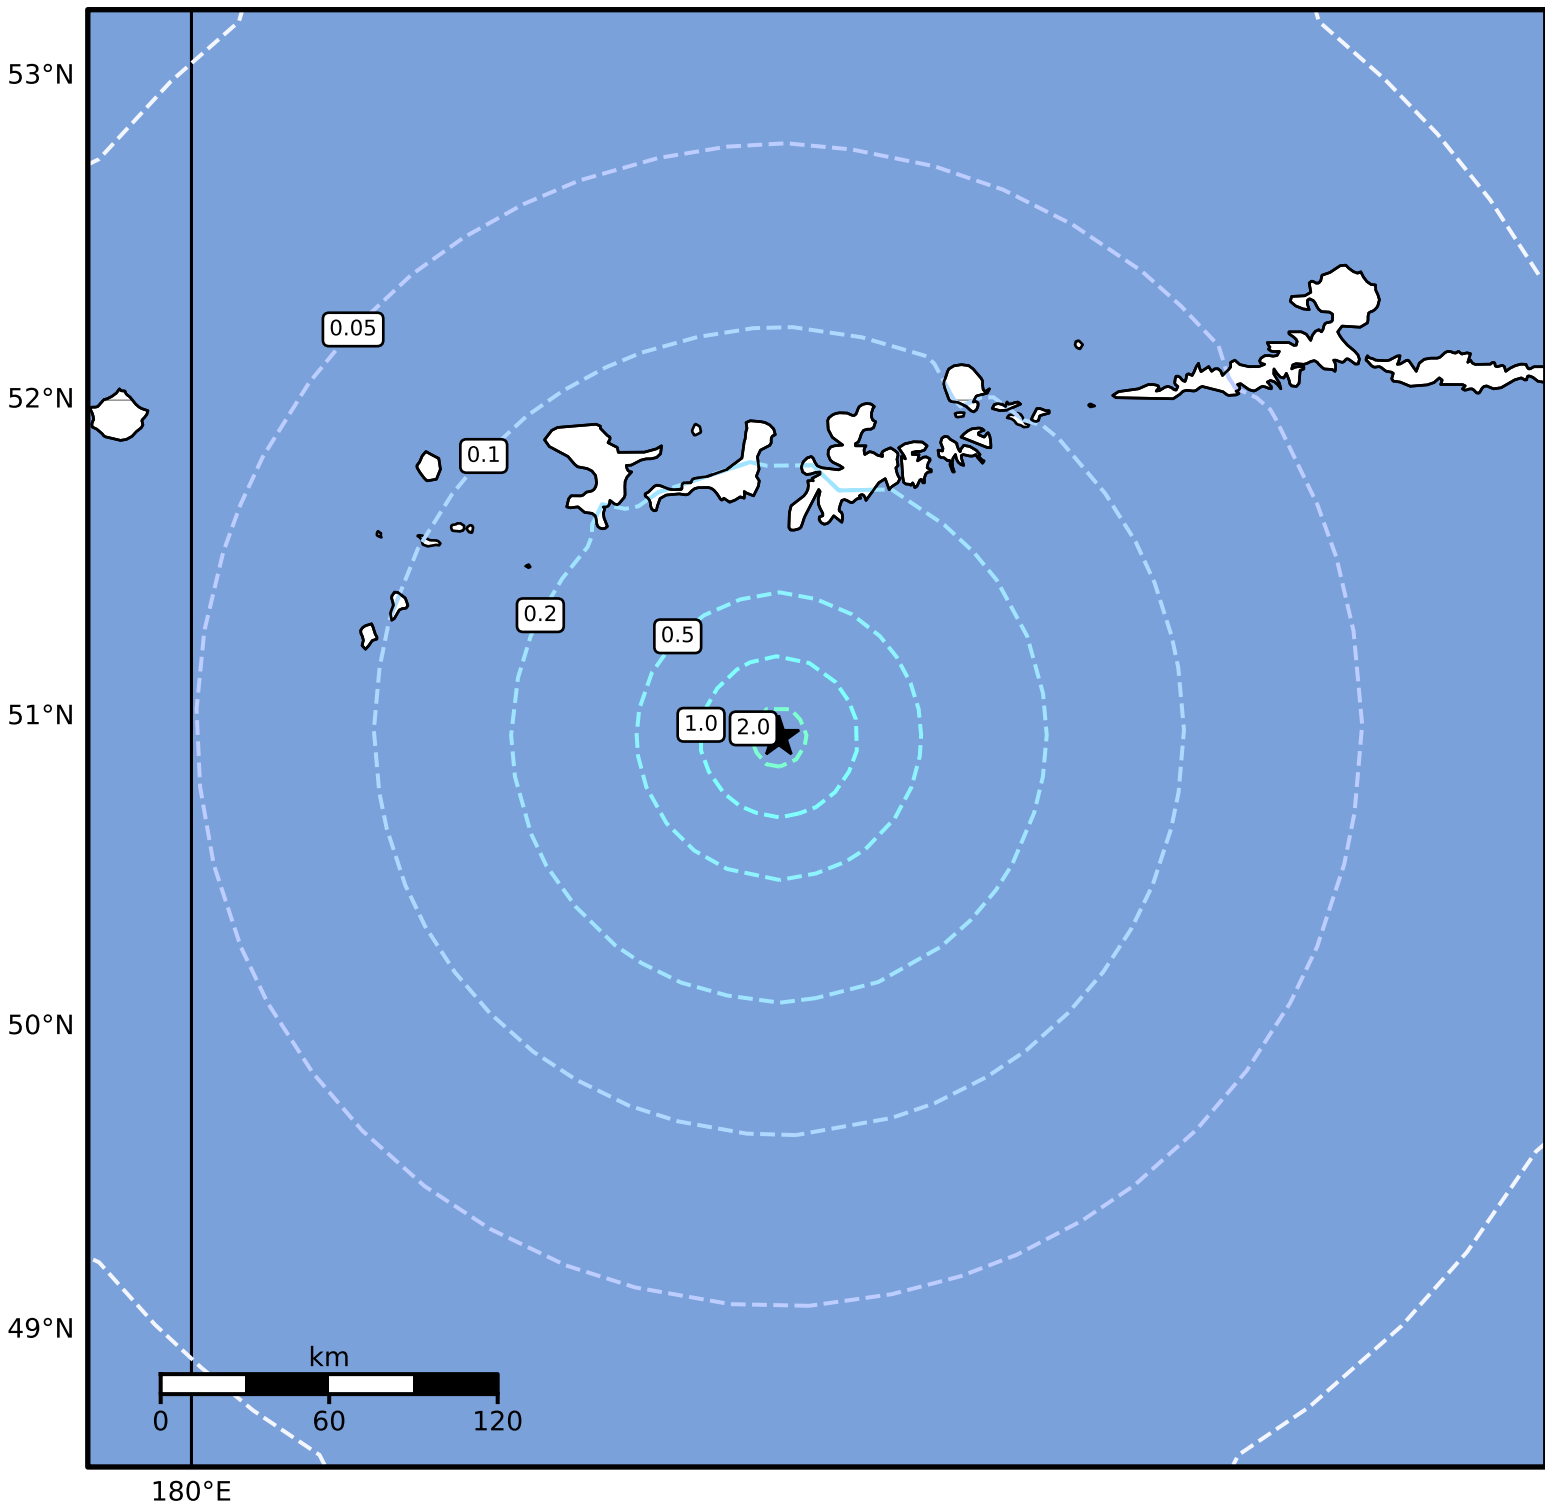

1.0 Second Peak Spectral Acceleration Map Alaska Earthquake Center
ShakeMap: 108 km (67 miles) SSW of Adak
Dec 09, 2024 00:22:11 UTC M5.2 N50.94 W177.03 Depth: 17.7km ID:ak024fsx04ar

SA(1.0) (%g)	0.1	0.2	0.5	1	2	5	10	20	50	100	200
--------------	-----	-----	-----	---	---	---	----	----	----	-----	-----

Scale based on Worden et al. (2012)

Version 3: Processed 2024-12-09T03:25:44Z

△ Seismic Instrument ○ Reported Intensity

★ Epicenter