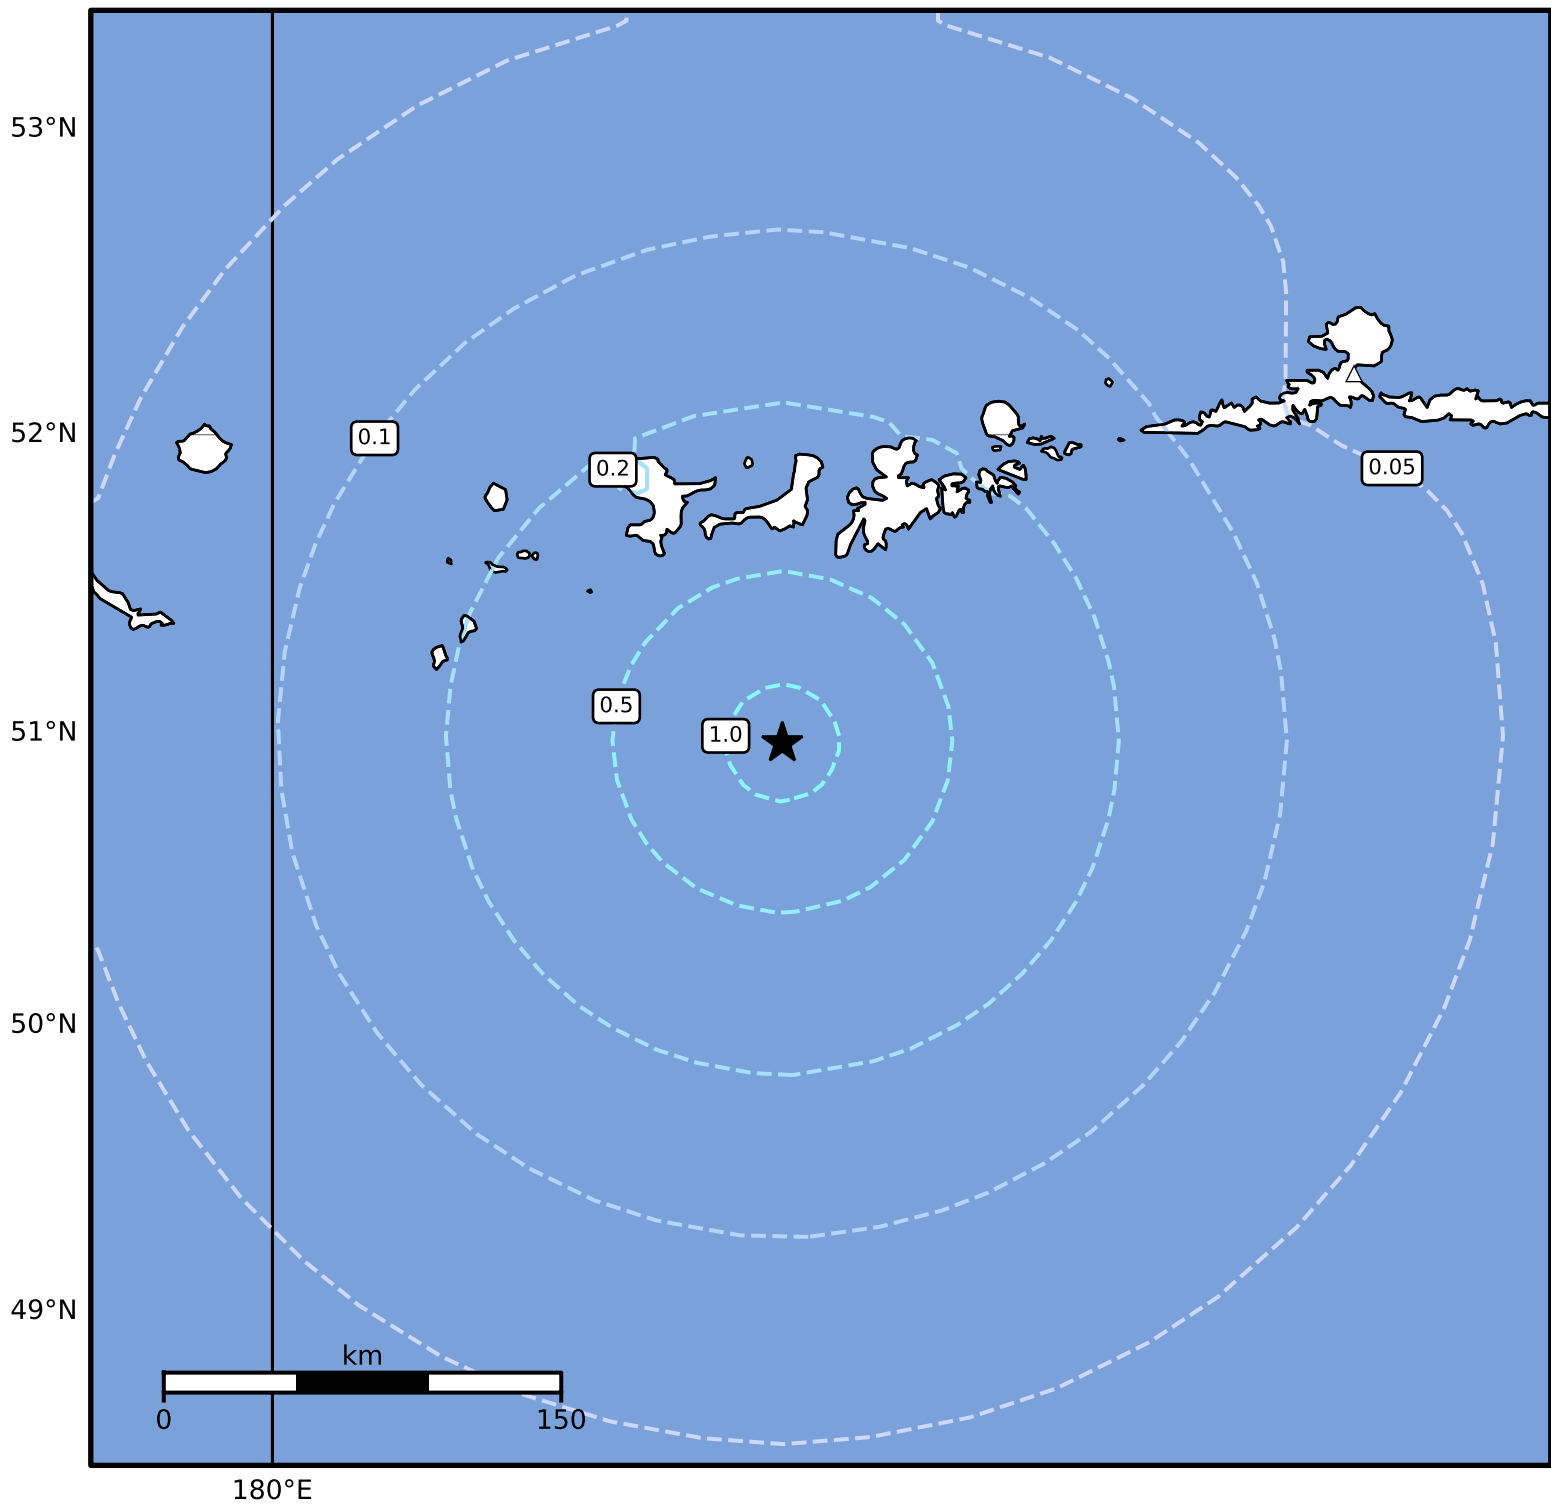

Peak Ground Velocity Map Alaska Earthquake Center
ShakeMap: 109 km (68 miles) SSW of Adak
Dec 09, 2024 00:30:42 UTC M5.2 N50.97 W177.26 Depth: 48.2km ID:ak024fsx1wgx

Scale based on Worden et al. (2012)

Version 4: Processed 2024-12-09T03:47:17Z

△ Seismic Instrument ○ Reported Intensity

★ Epicenter