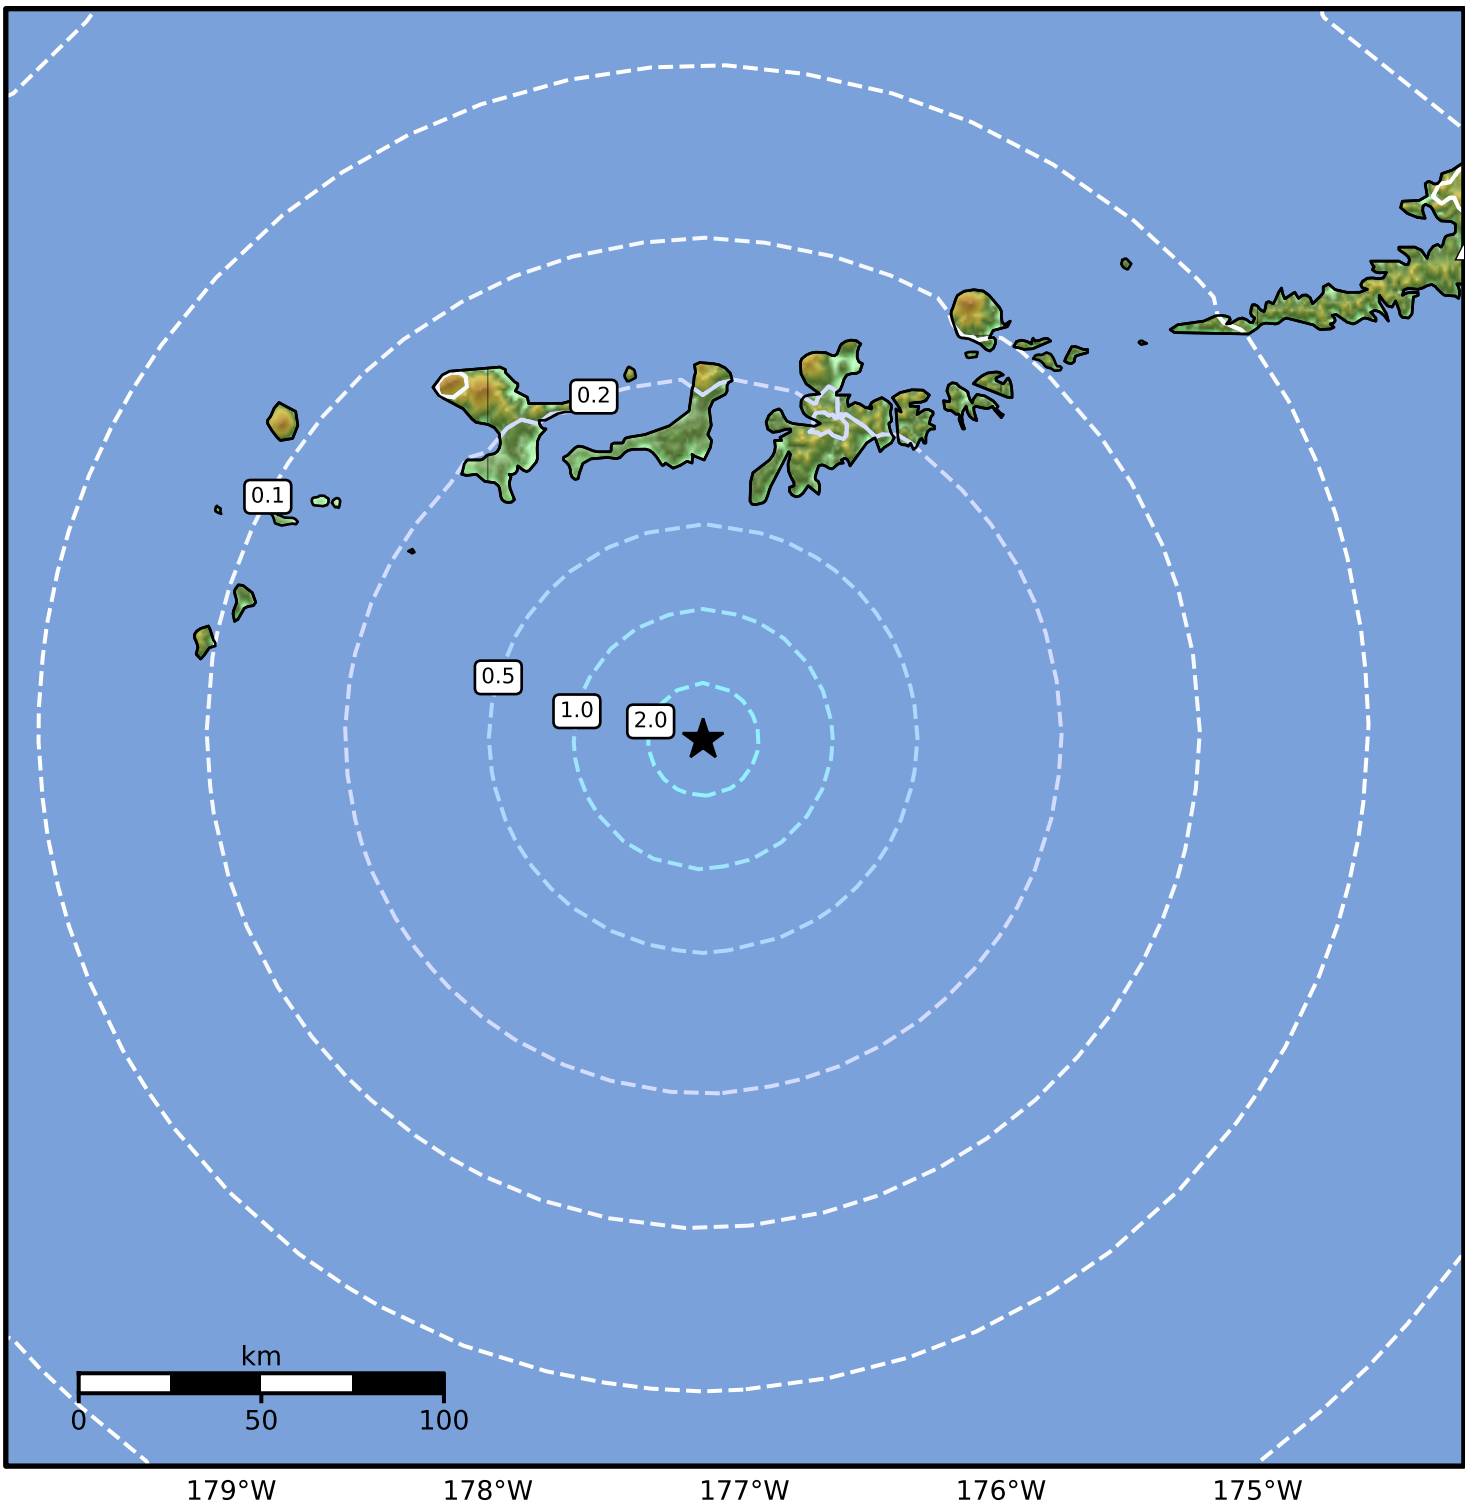

0.3 Second Peak Spectral Acceleration Map Alaska Earthquake Center
 ShakeMap: 102 km (63 miles) SSW of Adak
 Dec 09, 2024 00:32:13 UTC M4.5 N51.02 W177.16 Depth: 26.2km ID:ak024fsx29yh

| SA(0.3) (%g) | 0.1 | 0.2 | 0.5 | 1 | 2 | 5 | 10 | 20 | 50 | 100 | 200 |
|--------------|-----|-----|-----|---|---|---|----|----|----|-----|-----|
|--------------|-----|-----|-----|---|---|---|----|----|----|-----|-----|

Scale based on Worden et al. (2012)

Version 3: Processed 2024-12-09T02:34:20Z

△ Seismic Instrument ○ Reported Intensity

★ Epicenter