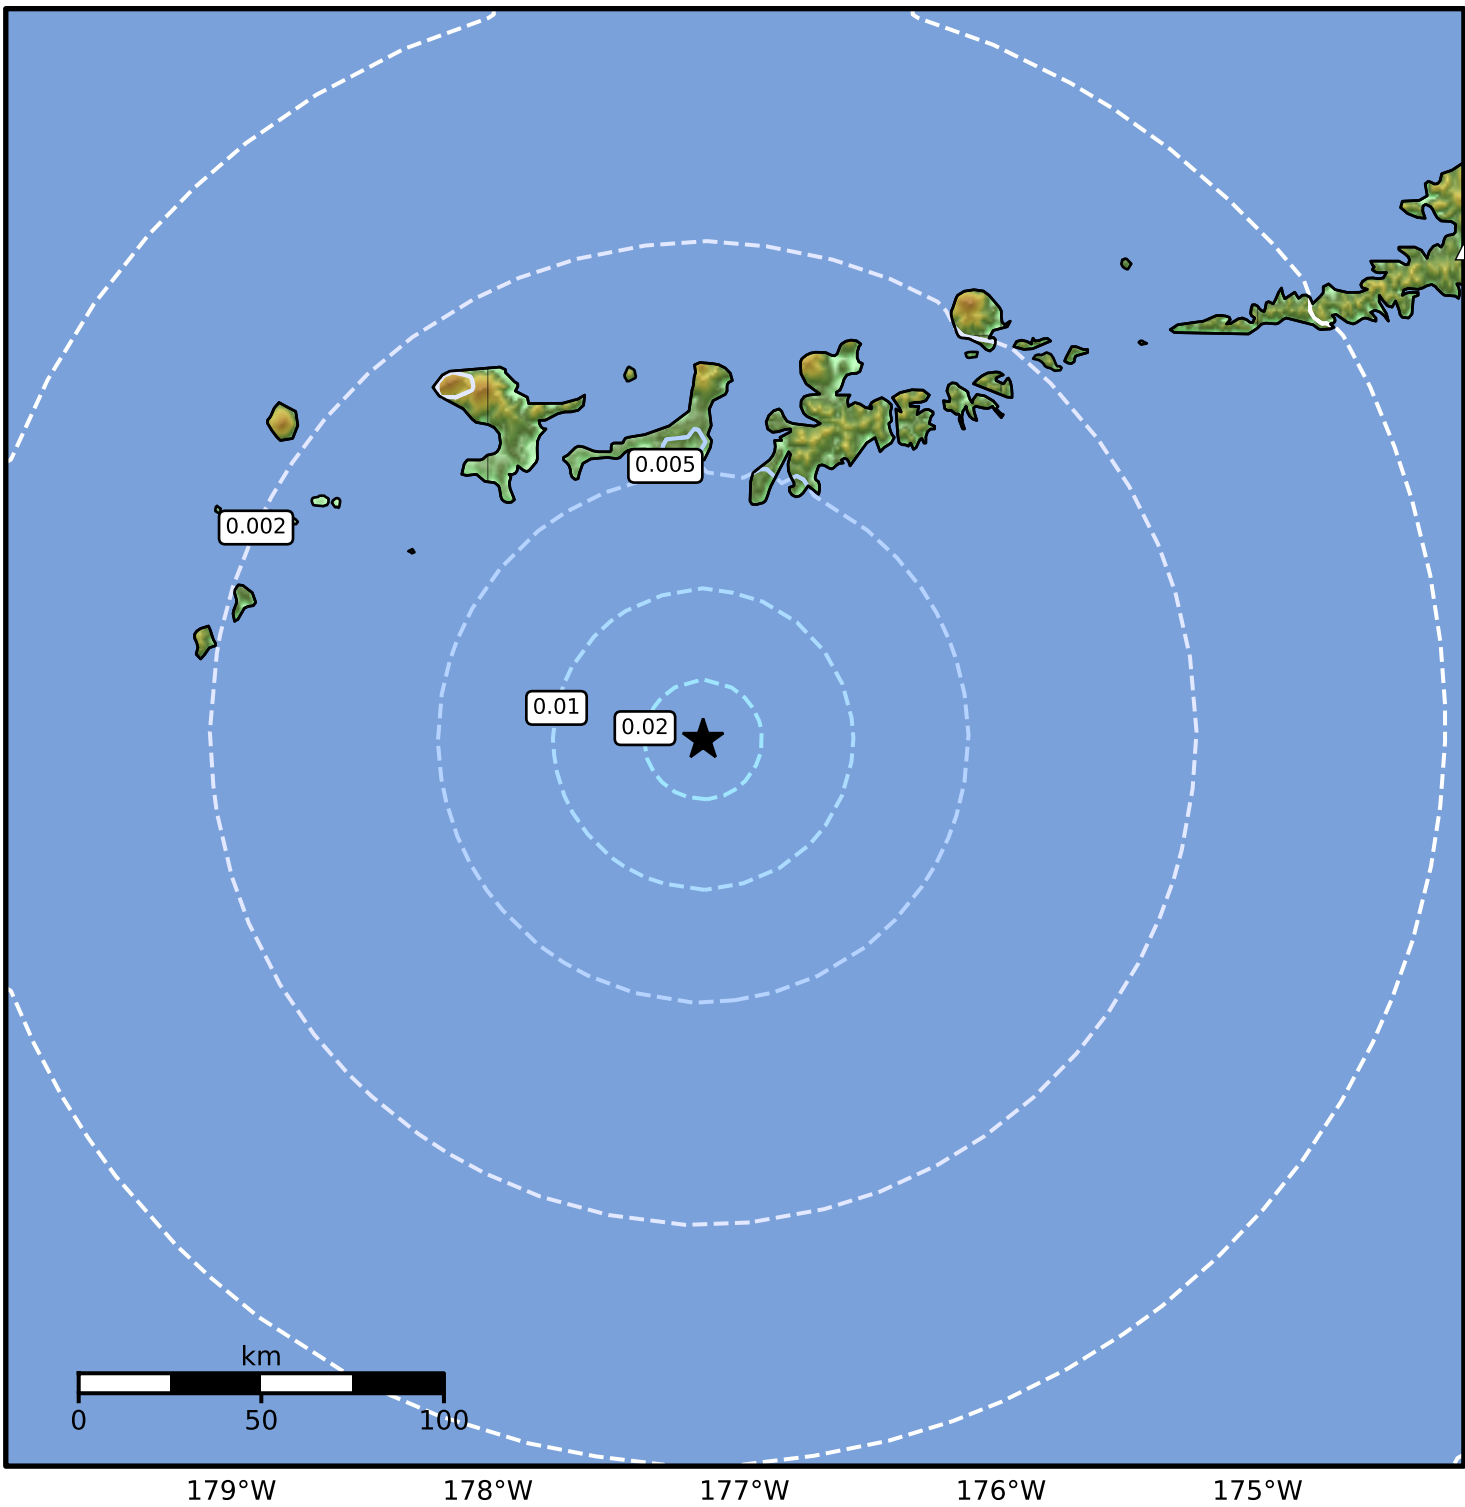

3.0 Second Peak Spectral Acceleration Map Alaska Earthquake Center
ShakeMap: 102 km (63 miles) SSW of Adak
Dec 09, 2024 00:32:13 UTC M4.5 N51.02 W177.16 Depth: 26.2km ID:ak024fsx29yh

SA(3.0) (%g)	0.1	0.2	0.5	1	2	5	10	20	50
--------------	-----	-----	-----	---	---	---	----	----	----

Scale based on Worden et al. (2012)

Version 3: Processed 2024-12-09T02:34:20Z

△ Seismic Instrument ○ Reported Intensity

★ Epicenter