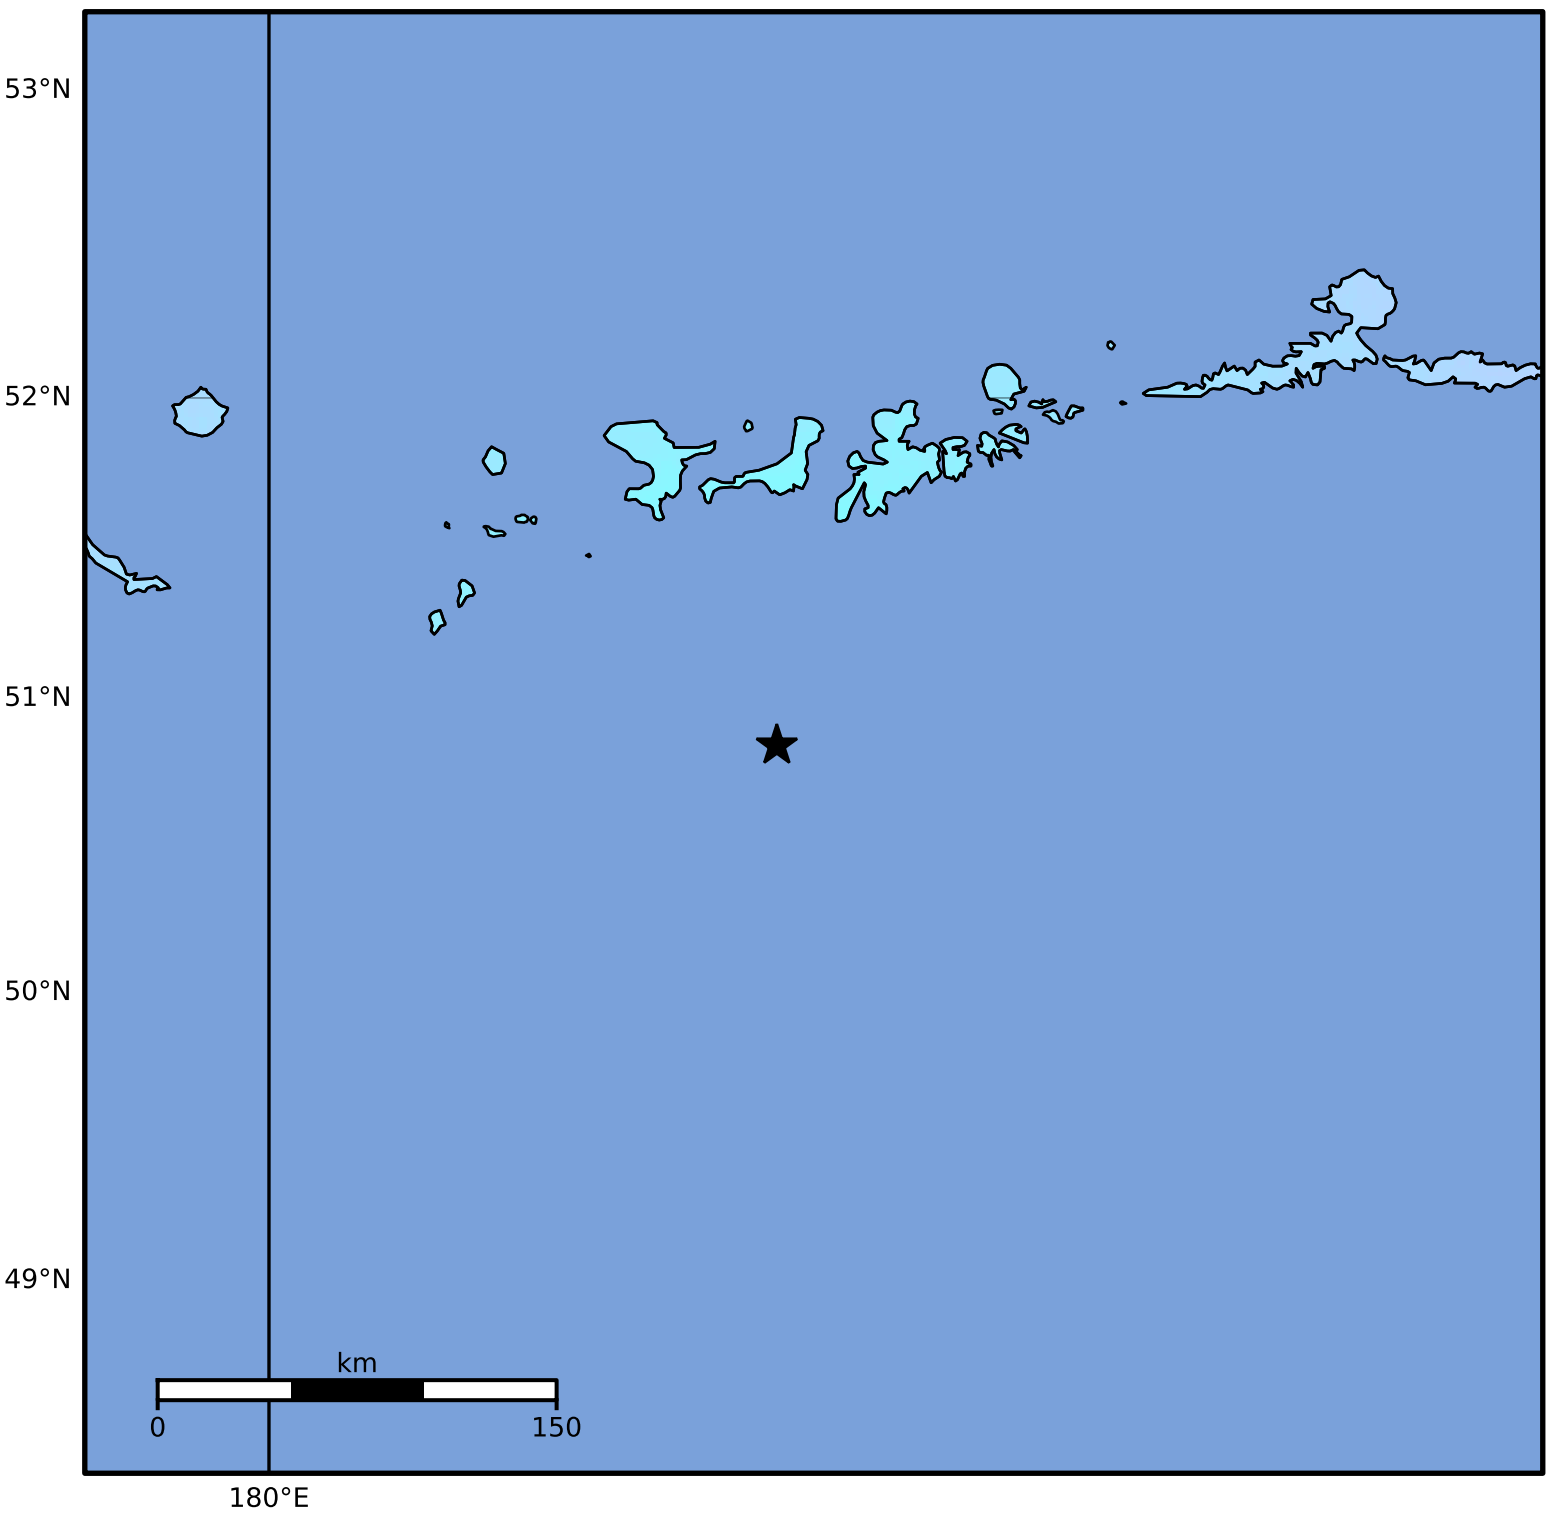

Macroseismic Intensity Map Alaska Earthquake Center
 ShakeMap: 123 km (76 miles) SSW of Adak
 Dec 09, 2024 00:38:52 UTC M6.1 N50.84 W177.29 Depth: 1.6km ID:ak024fsx3nfi

SHAKING	Not felt	Weak	Light	Moderate	Strong	Very strong	Severe	Violent	Extreme
DAMAGE	None	None	None	Very light	Light	Moderate	Moderate/heavy	Heavy	Very heavy
PGA(%g)	<0.0464	0.297	2.76	6.2	11.5	21.5	40.1	74.7	>139
PGV(cm/s)	<0.0215	0.135	1.41	4.65	9.64	20	41.4	85.8	>178
INTENSITY	I	II-III	IV	V	VI	VII	VIII	IX	X+

Scale based on Worden et al. (2012) Version 5: Processed 2024-12-09T01:48:33Z
 △ Seismic Instrument ○ Reported Intensity ★ Epicenter