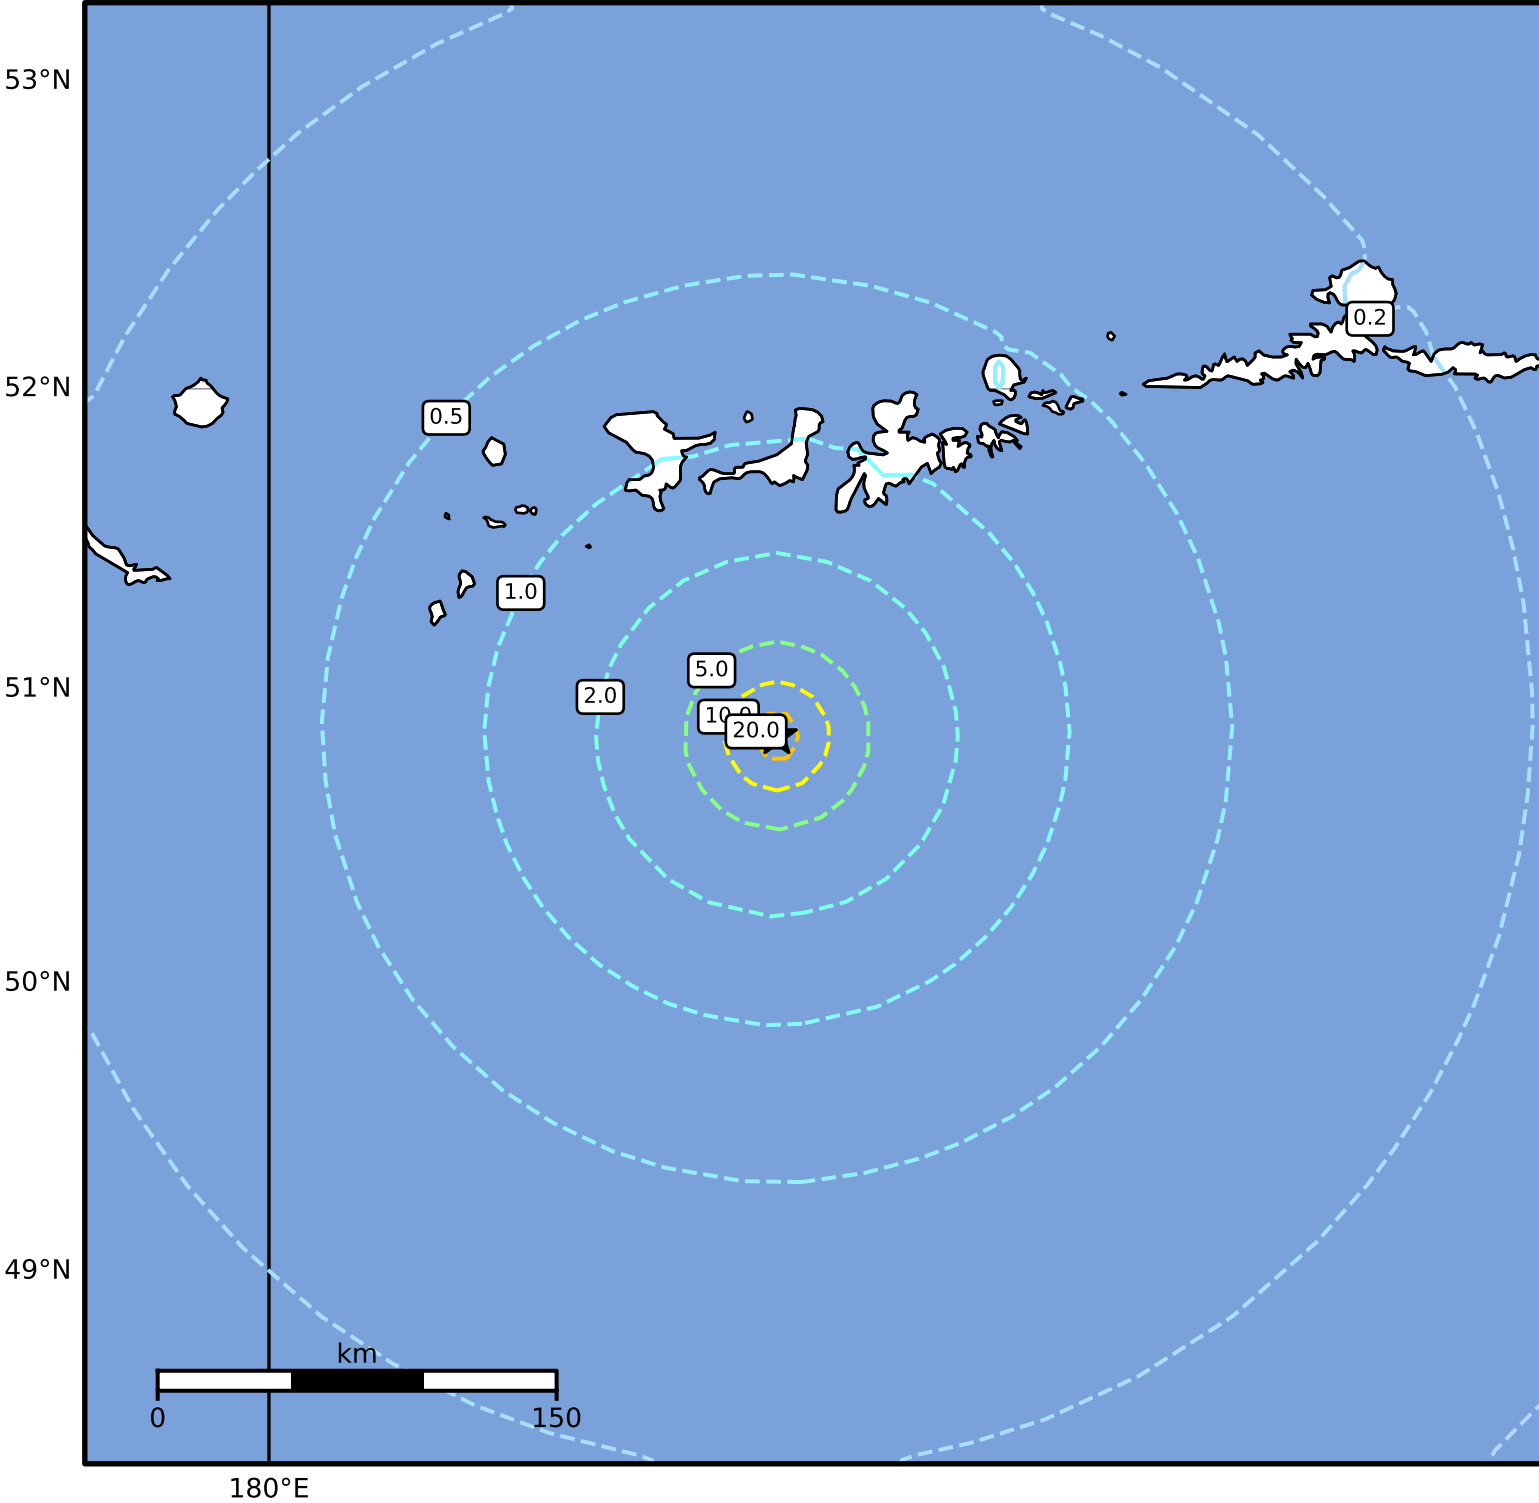

Peak Ground Velocity Map Alaska Earthquake Center  
ShakeMap: 123 km (76 miles) SSW of Adak  
Dec 09, 2024 00:38:52 UTC M6.1 N50.84 W177.29 Depth: 1.6km ID:ak024fsx3nfi

PGV (cm/s)	0.1	0.2	0.5	1	2	5	10	20	50	100	200
------------	-----	-----	-----	---	---	---	----	----	----	-----	-----

Scale based on Worden et al. (2012)

Version 5: Processed 2024-12-09T01:48:33Z

△ Seismic Instrument ○ Reported Intensity

★ Epicenter