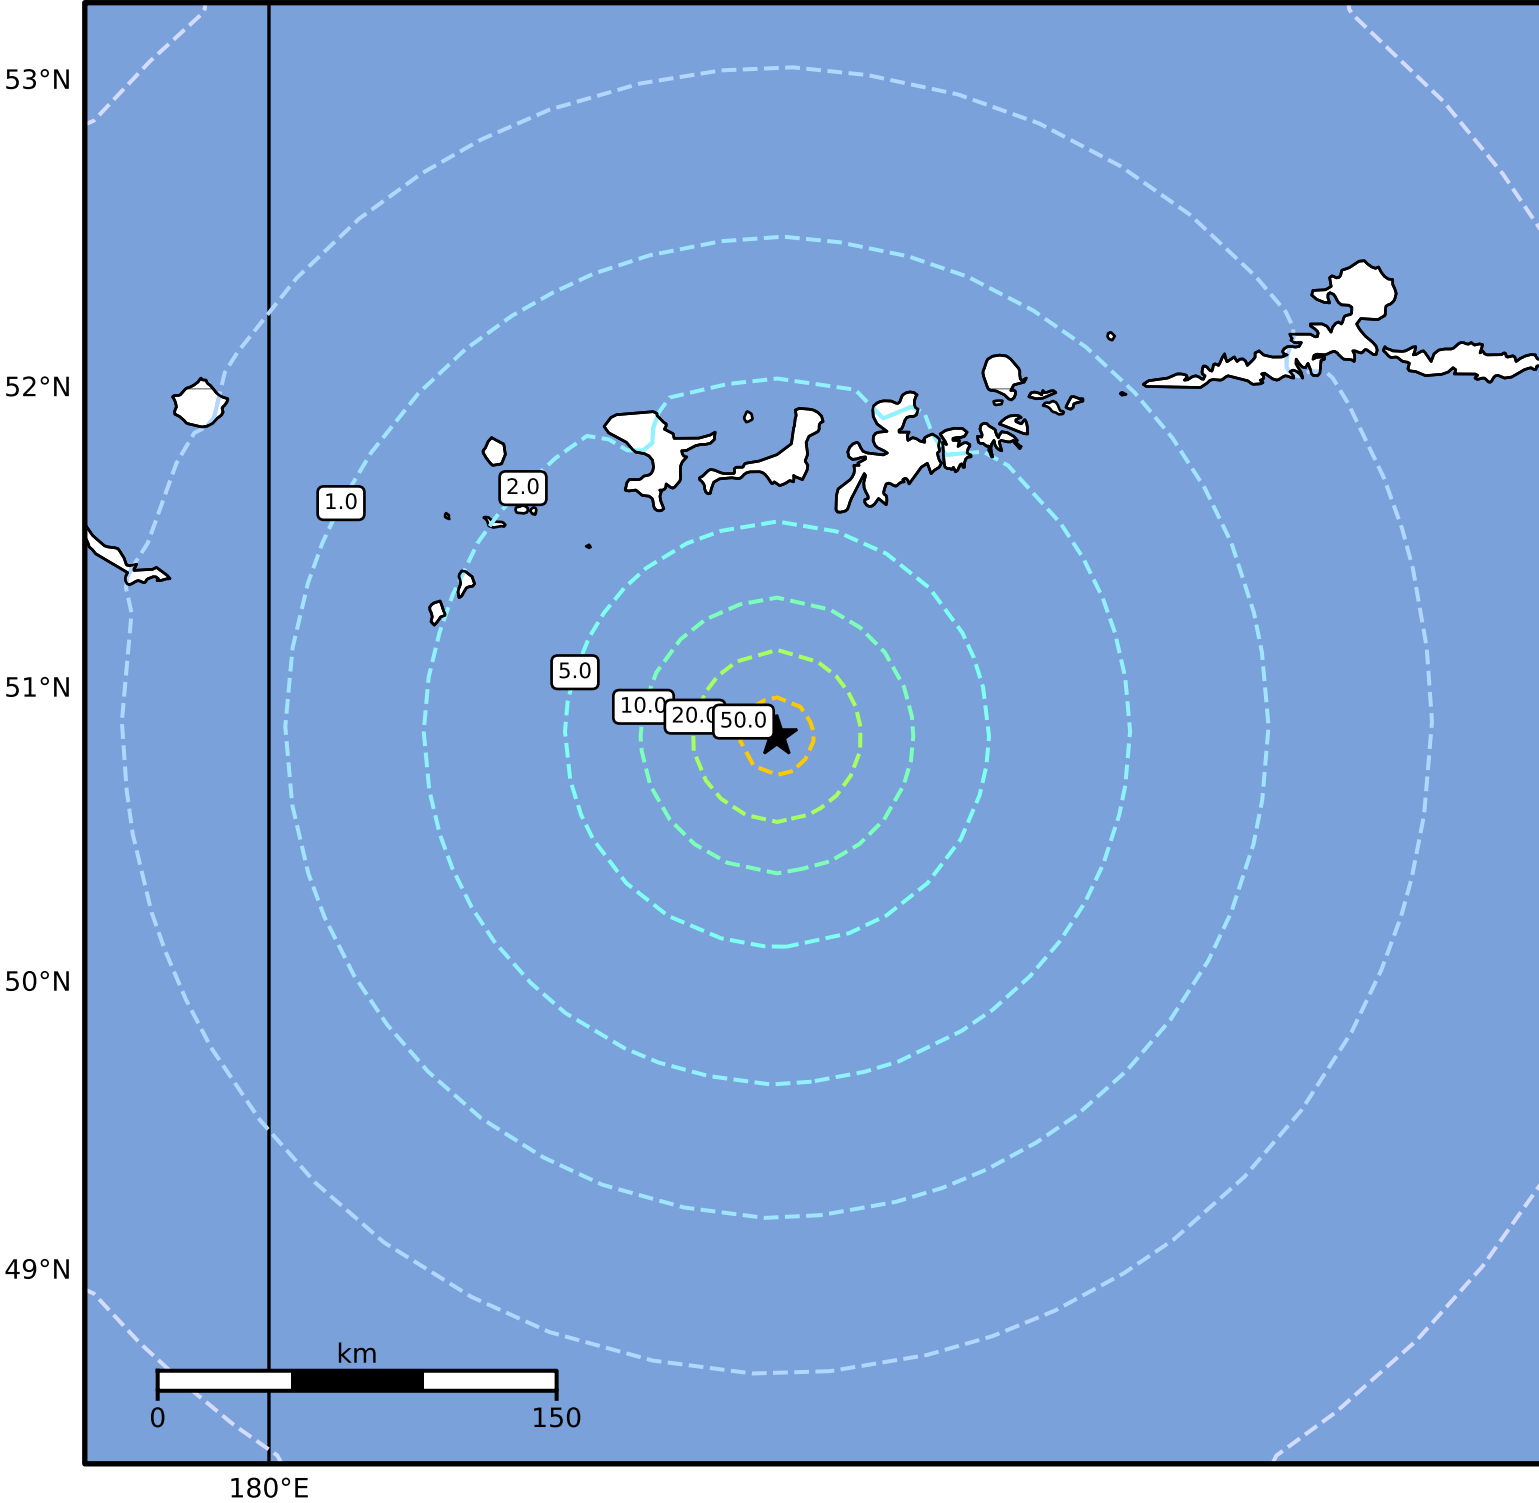

0.3 Second Peak Spectral Acceleration Map Alaska Earthquake Center  
 ShakeMap: 123 km (76 miles) SSW of Adak  
 Dec 09, 2024 00:38:52 UTC M6.1 N50.84 W177.29 Depth: 1.6km ID:ak024fsx3nfi

SA(0.3) (%g)	0.1	0.2	0.5	1	2	5	10	20	50	100	200
--------------	-----	-----	-----	---	---	---	----	----	----	-----	-----

Scale based on Worden et al. (2012)

Version 5: Processed 2024-12-09T01:48:33Z

△ Seismic Instrument ○ Reported Intensity

★ Epicenter