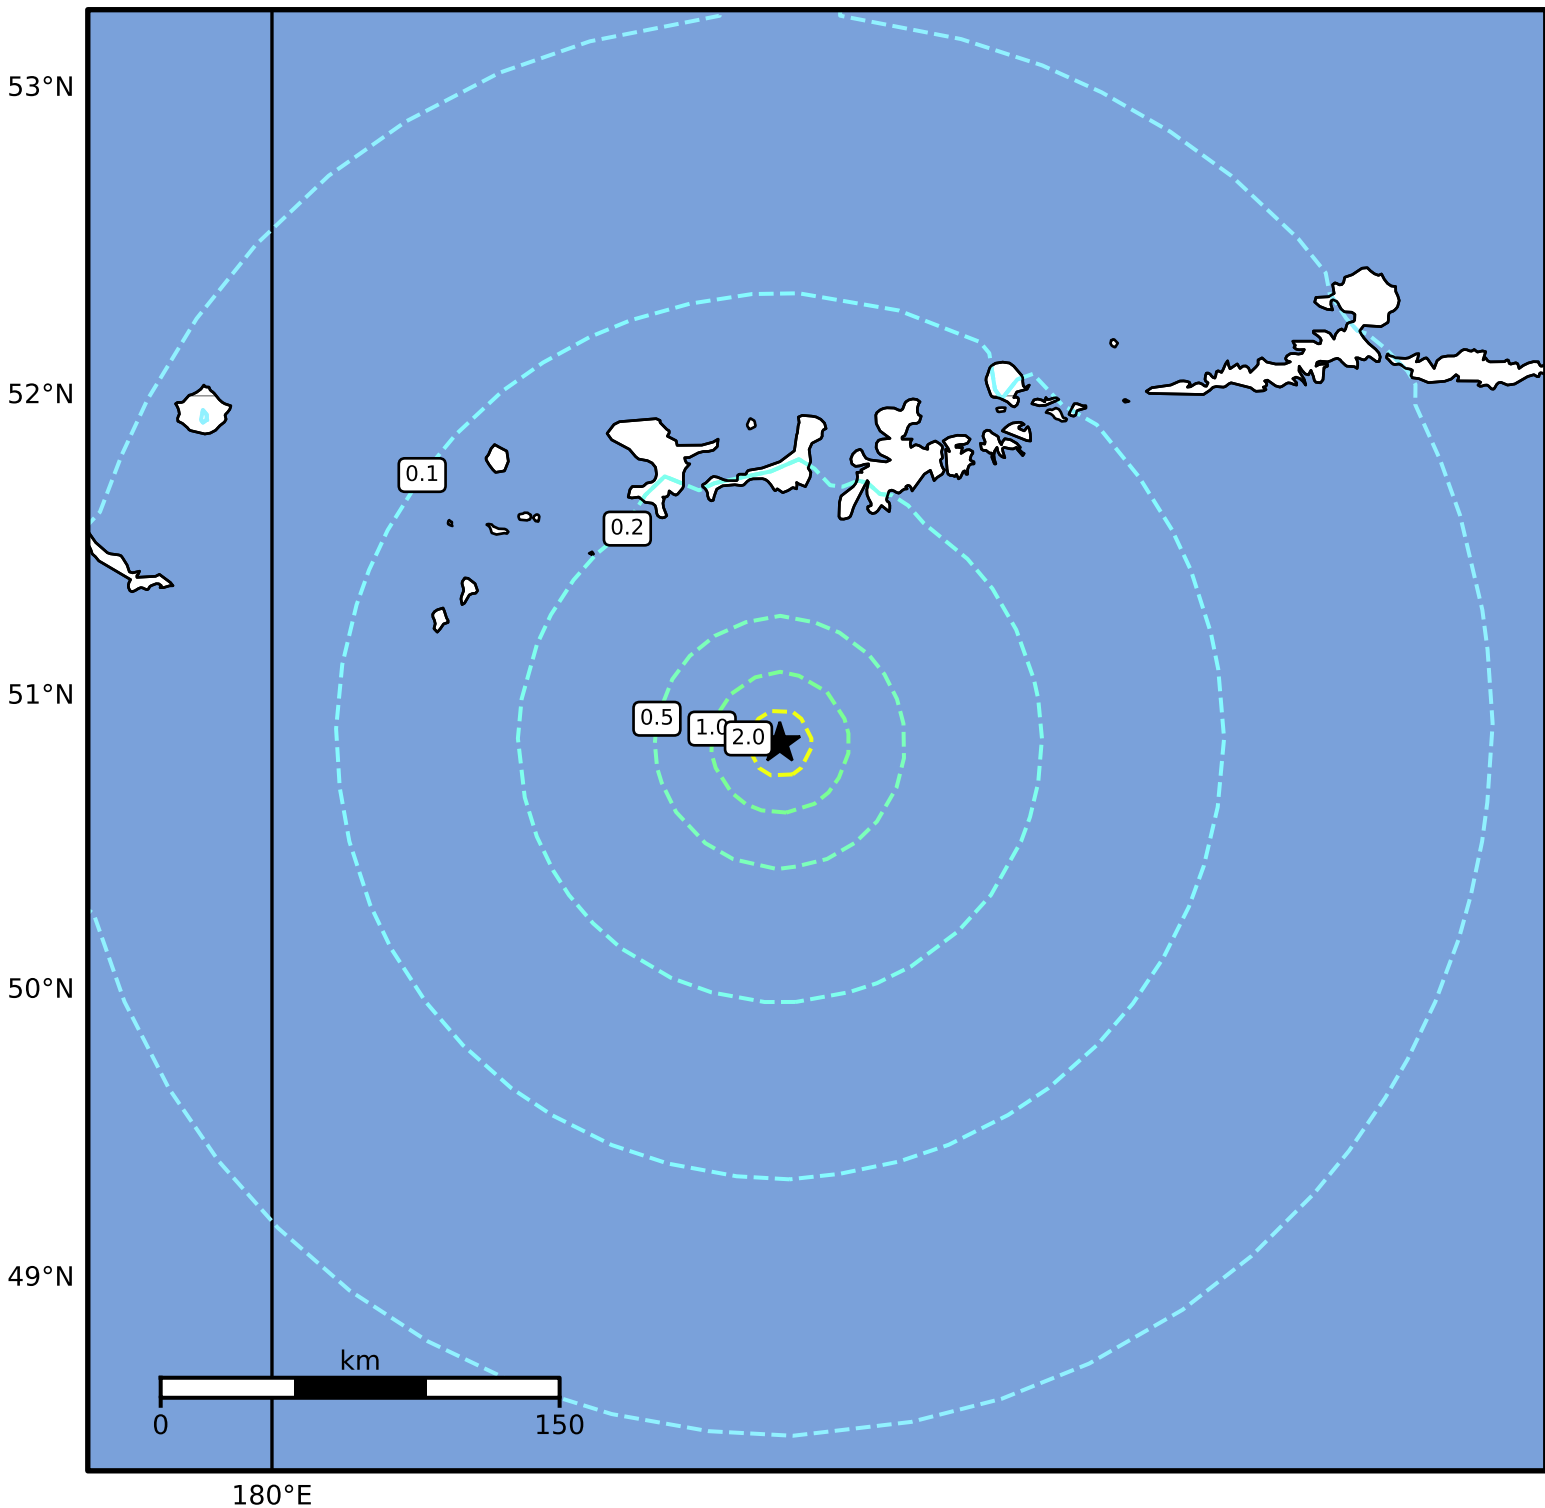

3.0 Second Peak Spectral Acceleration Map Alaska Earthquake Center
ShakeMap: 123 km (76 miles) SSW of Adak
Dec 09, 2024 00:38:52 UTC M6.1 N50.84 W177.29 Depth: 1.6km ID:ak024fsx3nfi

Scale based on Worden et al. (2012)

Version 5: Processed 2024-12-09T01:48:33Z

△ Seismic Instrument ○ Reported Intensity

★ Epicenter