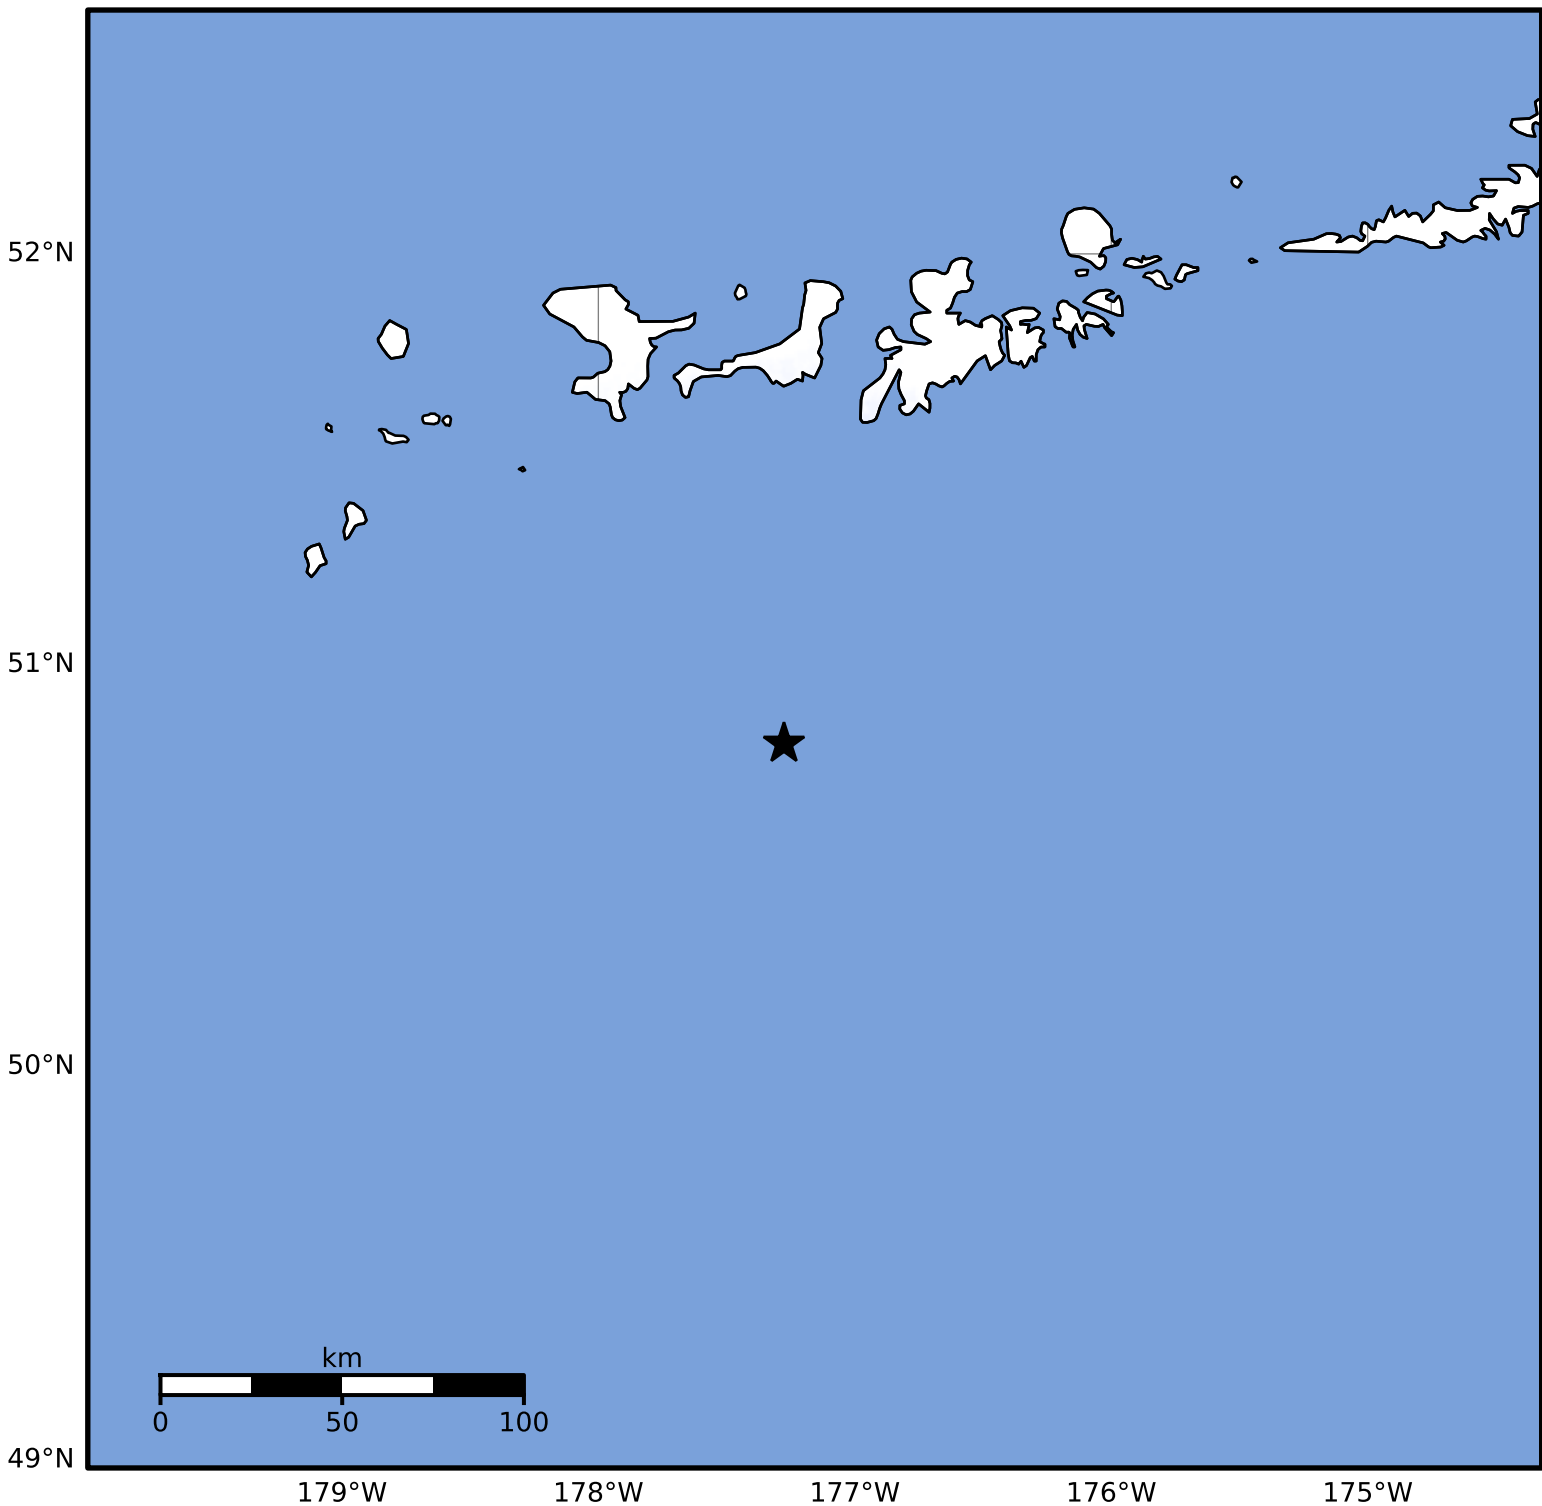

Macroseismic Intensity Map Alaska Earthquake Center
 ShakeMap: 127 km (79 miles) SSW of Adak
 Dec 09, 2024 00:45:04 UTC M3.6 N50.81 W177.28 Depth: 37.4km ID:ak024fsx51gh

SHAKING	Not felt	Weak	Light	Moderate	Strong	Very strong	Severe	Violent	Extreme
DAMAGE	None	None	None	Very light	Light	Moderate	Moderate/heavy	Heavy	Very heavy
PGA(%g)	<0.0464	0.297	2.76	6.2	11.5	21.5	40.1	74.7	>139
PGV(cm/s)	<0.0215	0.135	1.41	4.65	9.64	20	41.4	85.8	>178
INTENSITY	I	II-III	IV	V	VI	VII	VIII	IX	X+

Scale based on Worden et al. (2012)

Version 1: Processed 2024-12-09T01:20:45Z

△ Seismic Instrument ○ Reported Intensity

★ Epicenter