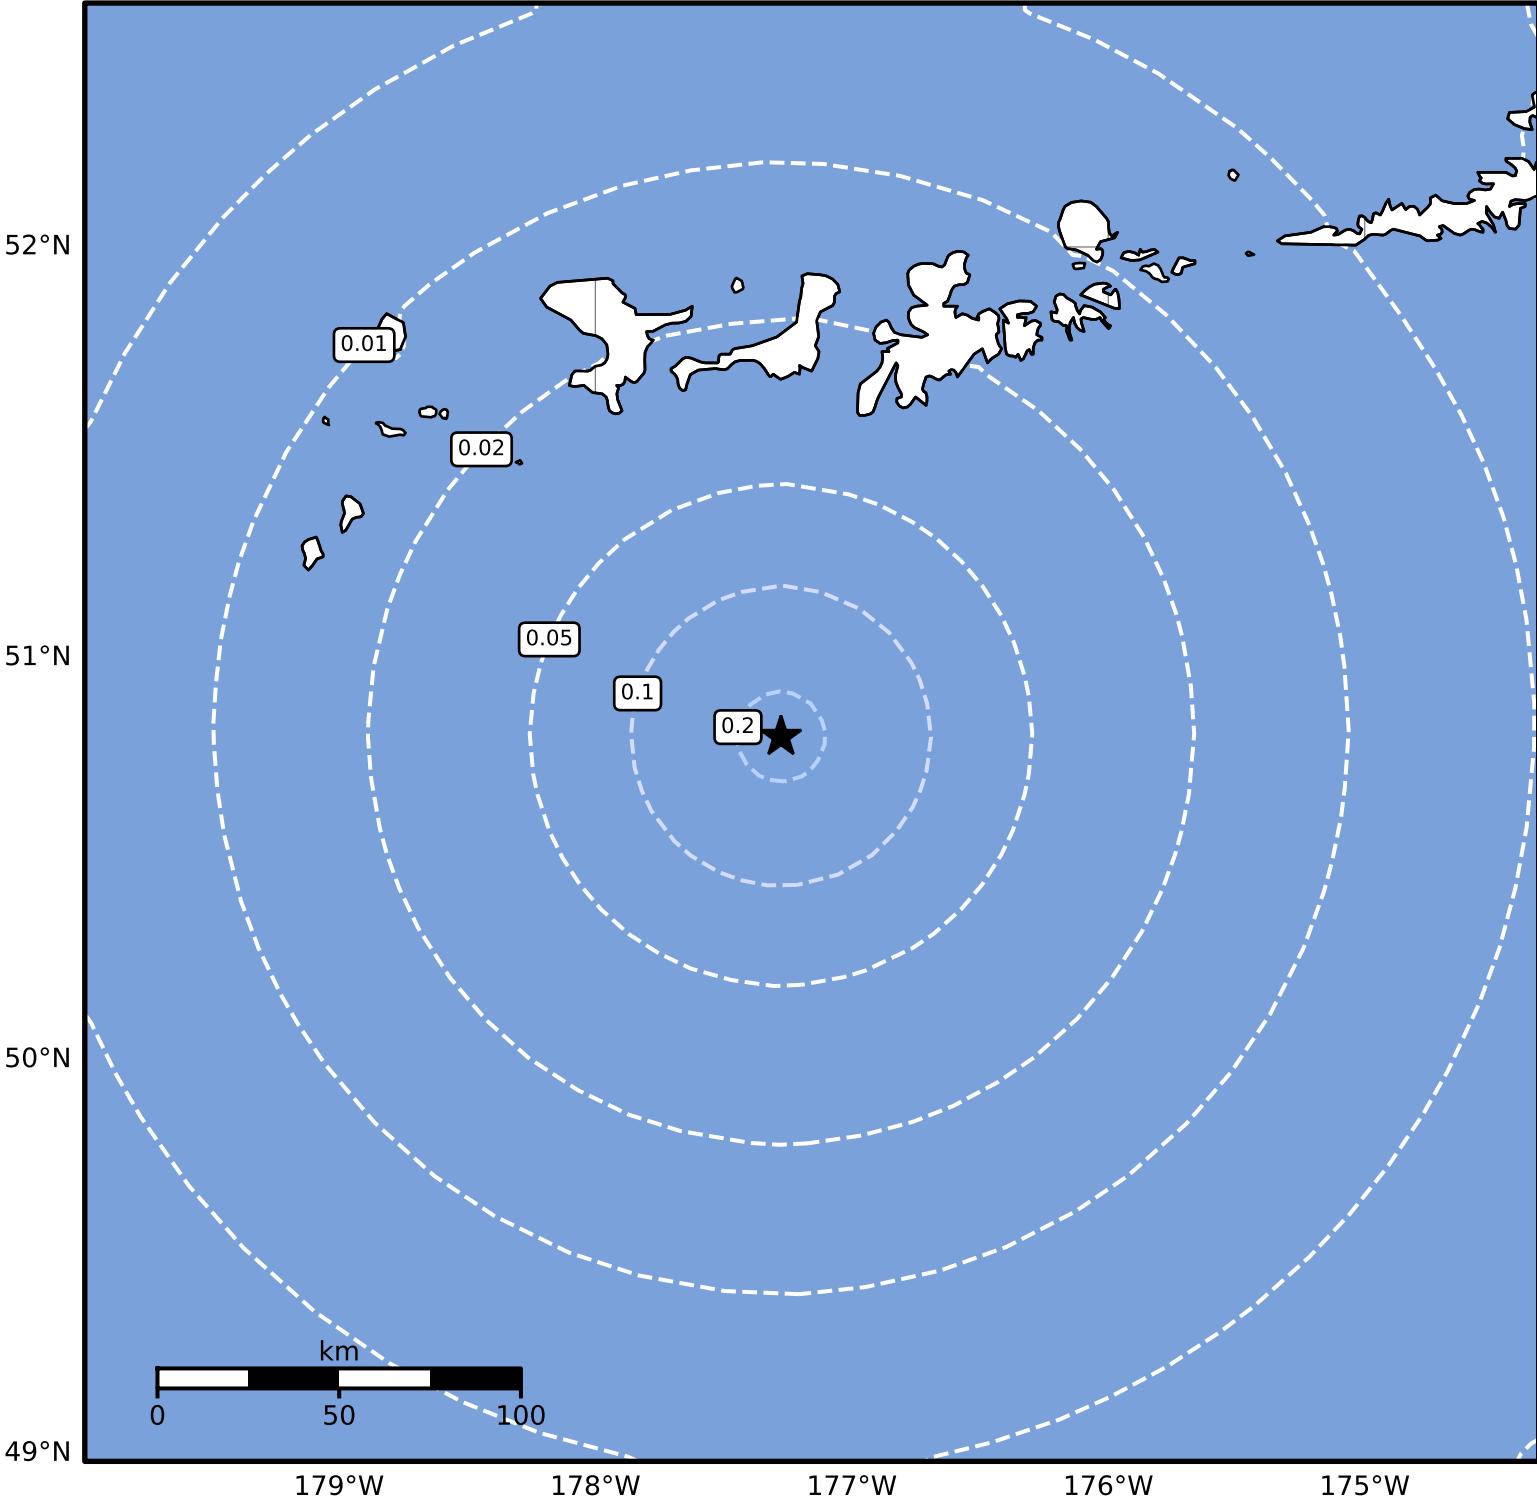

Peak Ground Acceleration Map Alaska Earthquake Center
 ShakeMap: 127 km (79 miles) SSW of Adak
 Dec 09, 2024 00:45:04 UTC M3.6 N50.81 W177.28 Depth: 37.4km ID:ak024fsx51gh

PGA (%g)	0.1	0.2	0.5	1	2	5	10	20	50	100	200

Scale based on Worden et al. (2012)

Version 1: Processed 2024-12-09T01:20:45Z

△ Seismic Instrument ○ Reported Intensity

★ Epicenter