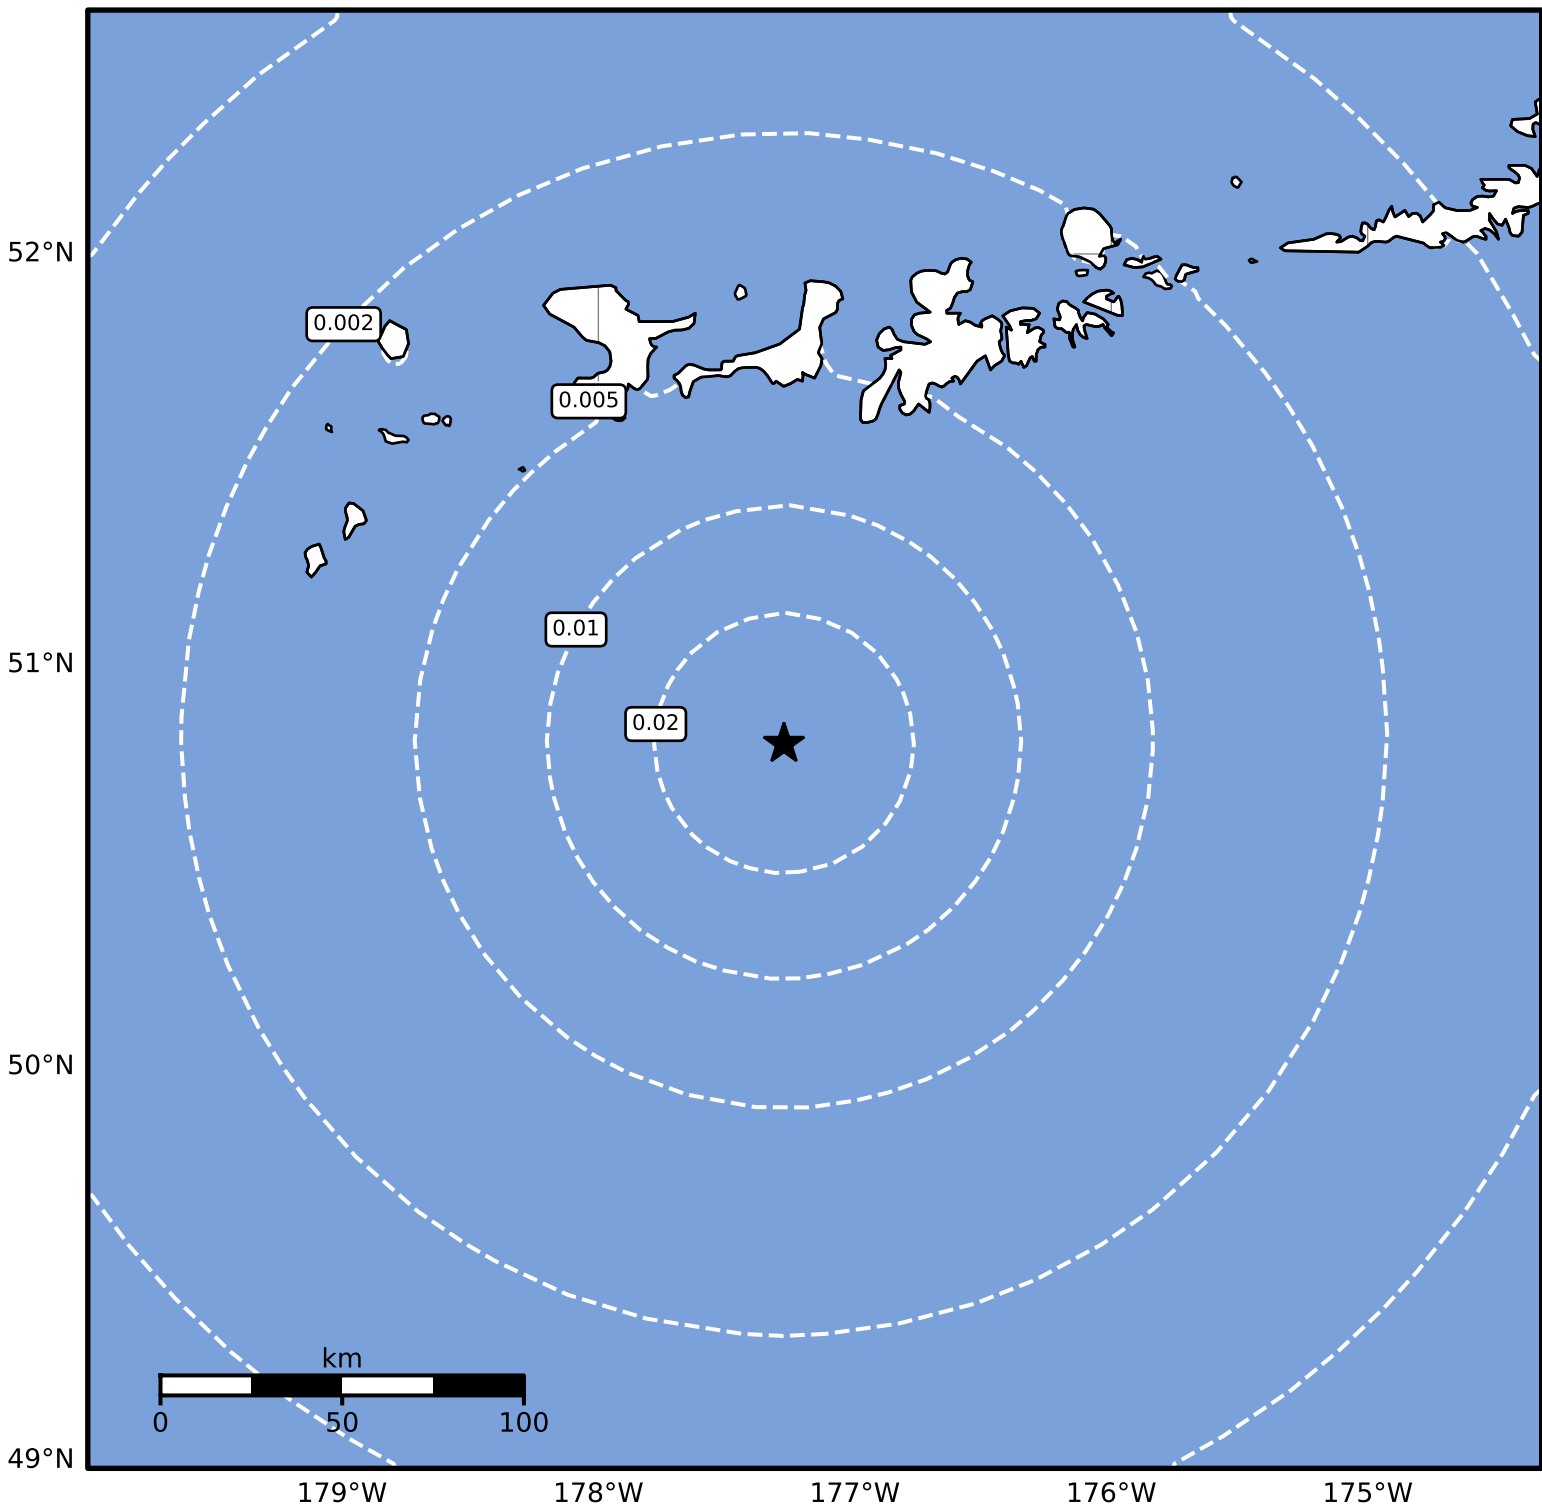

Peak Ground Velocity Map Alaska Earthquake Center  
ShakeMap: 127 km (79 miles) SSW of Adak  
Dec 09, 2024 00:45:04 UTC M3.6 N50.81 W177.28 Depth: 37.4km ID:ak024fsx51gh

Scale based on Worden et al. (2012)

Version 1: Processed 2024-12-09T01:20:45Z

△ Seismic Instrument ○ Reported Intensity

★ Epicenter