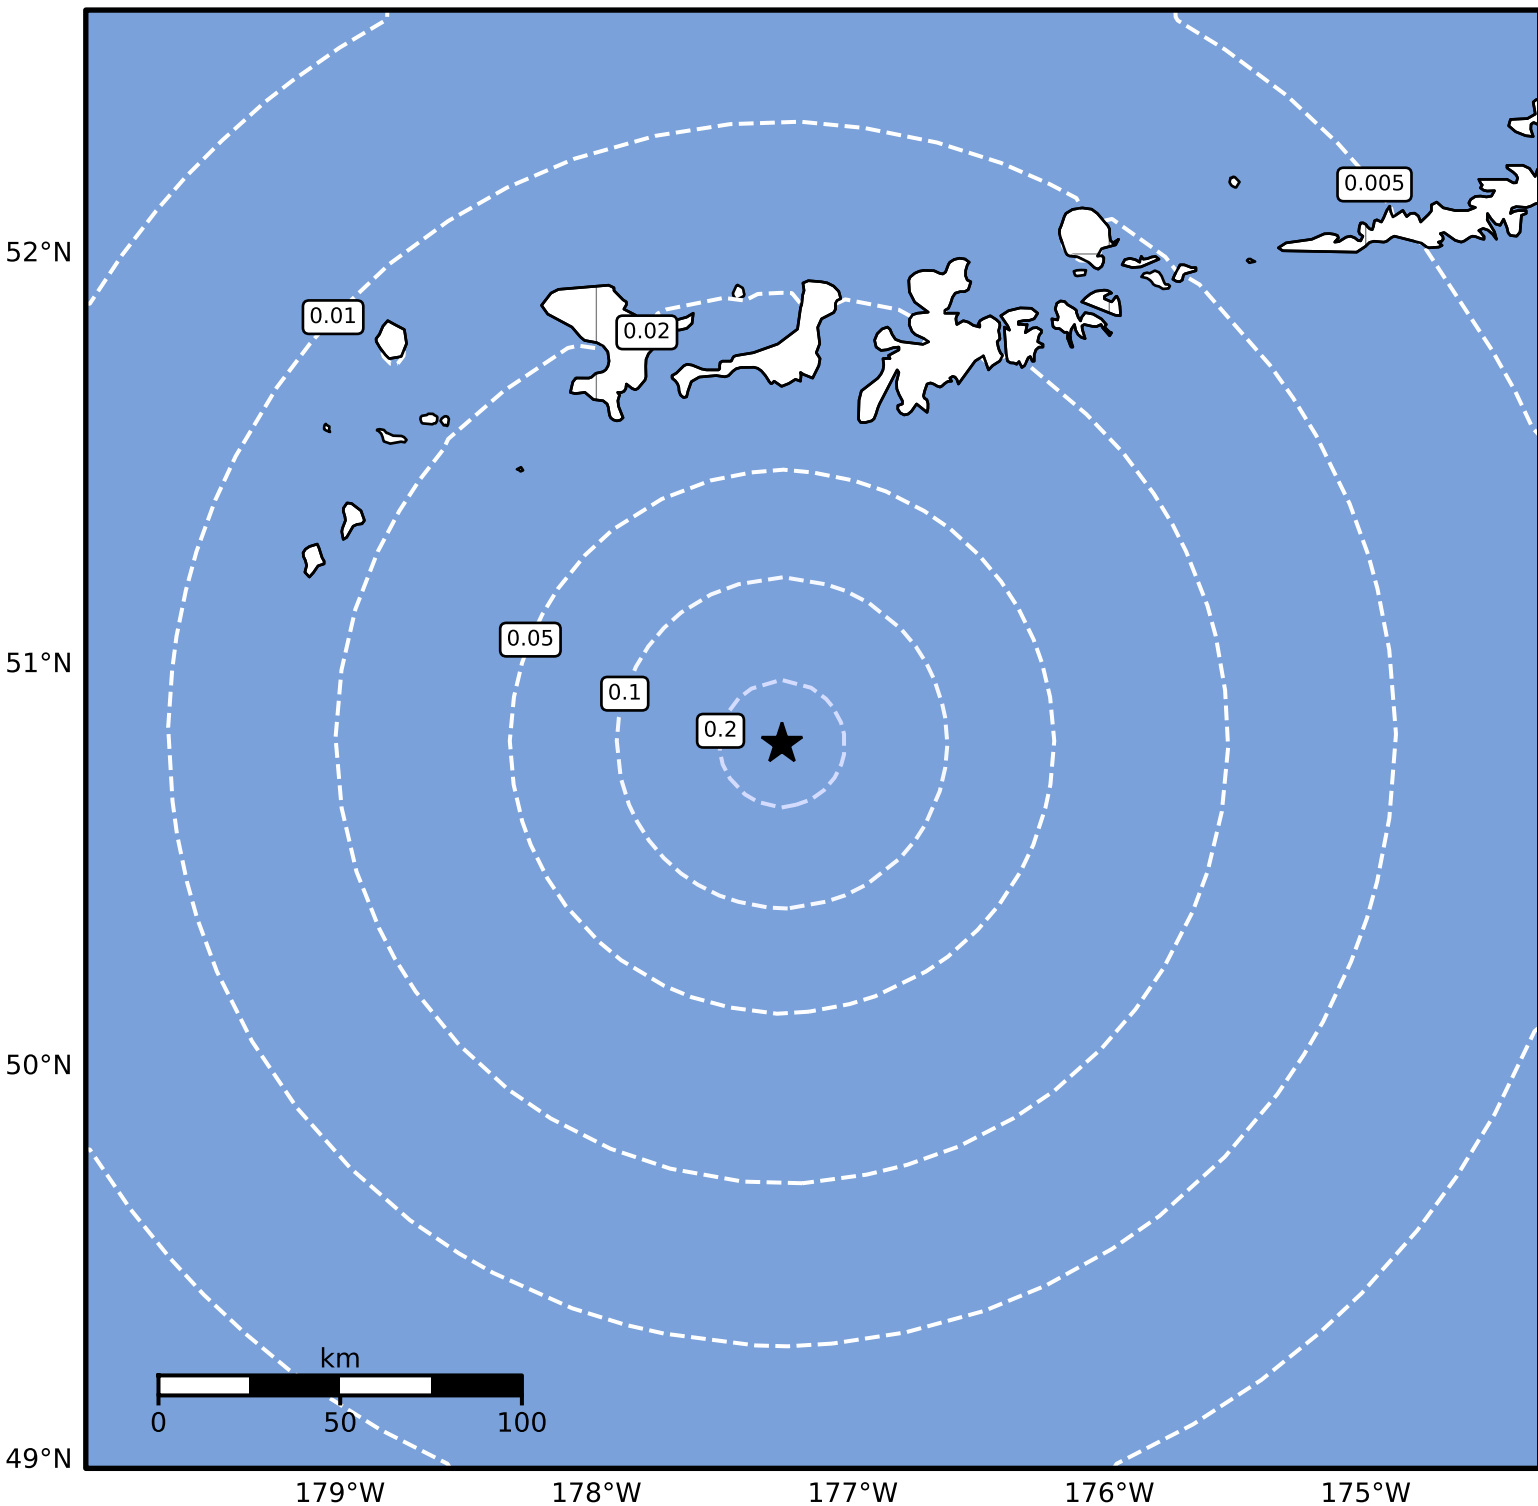

0.3 Second Peak Spectral Acceleration Map Alaska Earthquake Center  
 ShakeMap: 127 km (79 miles) SSW of Adak  
 Dec 09, 2024 00:45:04 UTC M3.6 N50.81 W177.28 Depth: 37.4km ID:ak024fsx51gh

<b>SA(0.3) (%g)</b>	<b>0.1</b>	<b>0.2</b>	<b>0.5</b>	<b>1</b>	<b>2</b>	<b>5</b>	<b>10</b>	<b>20</b>	<b>50</b>	<b>100</b>	<b>200</b>
---------------------	------------	------------	------------	----------	----------	----------	-----------	-----------	-----------	------------	------------

Scale based on Worden et al. (2012)

Version 1: Processed 2024-12-09T01:20:45Z

△ Seismic Instrument    ○ Reported Intensity

★ Epicenter