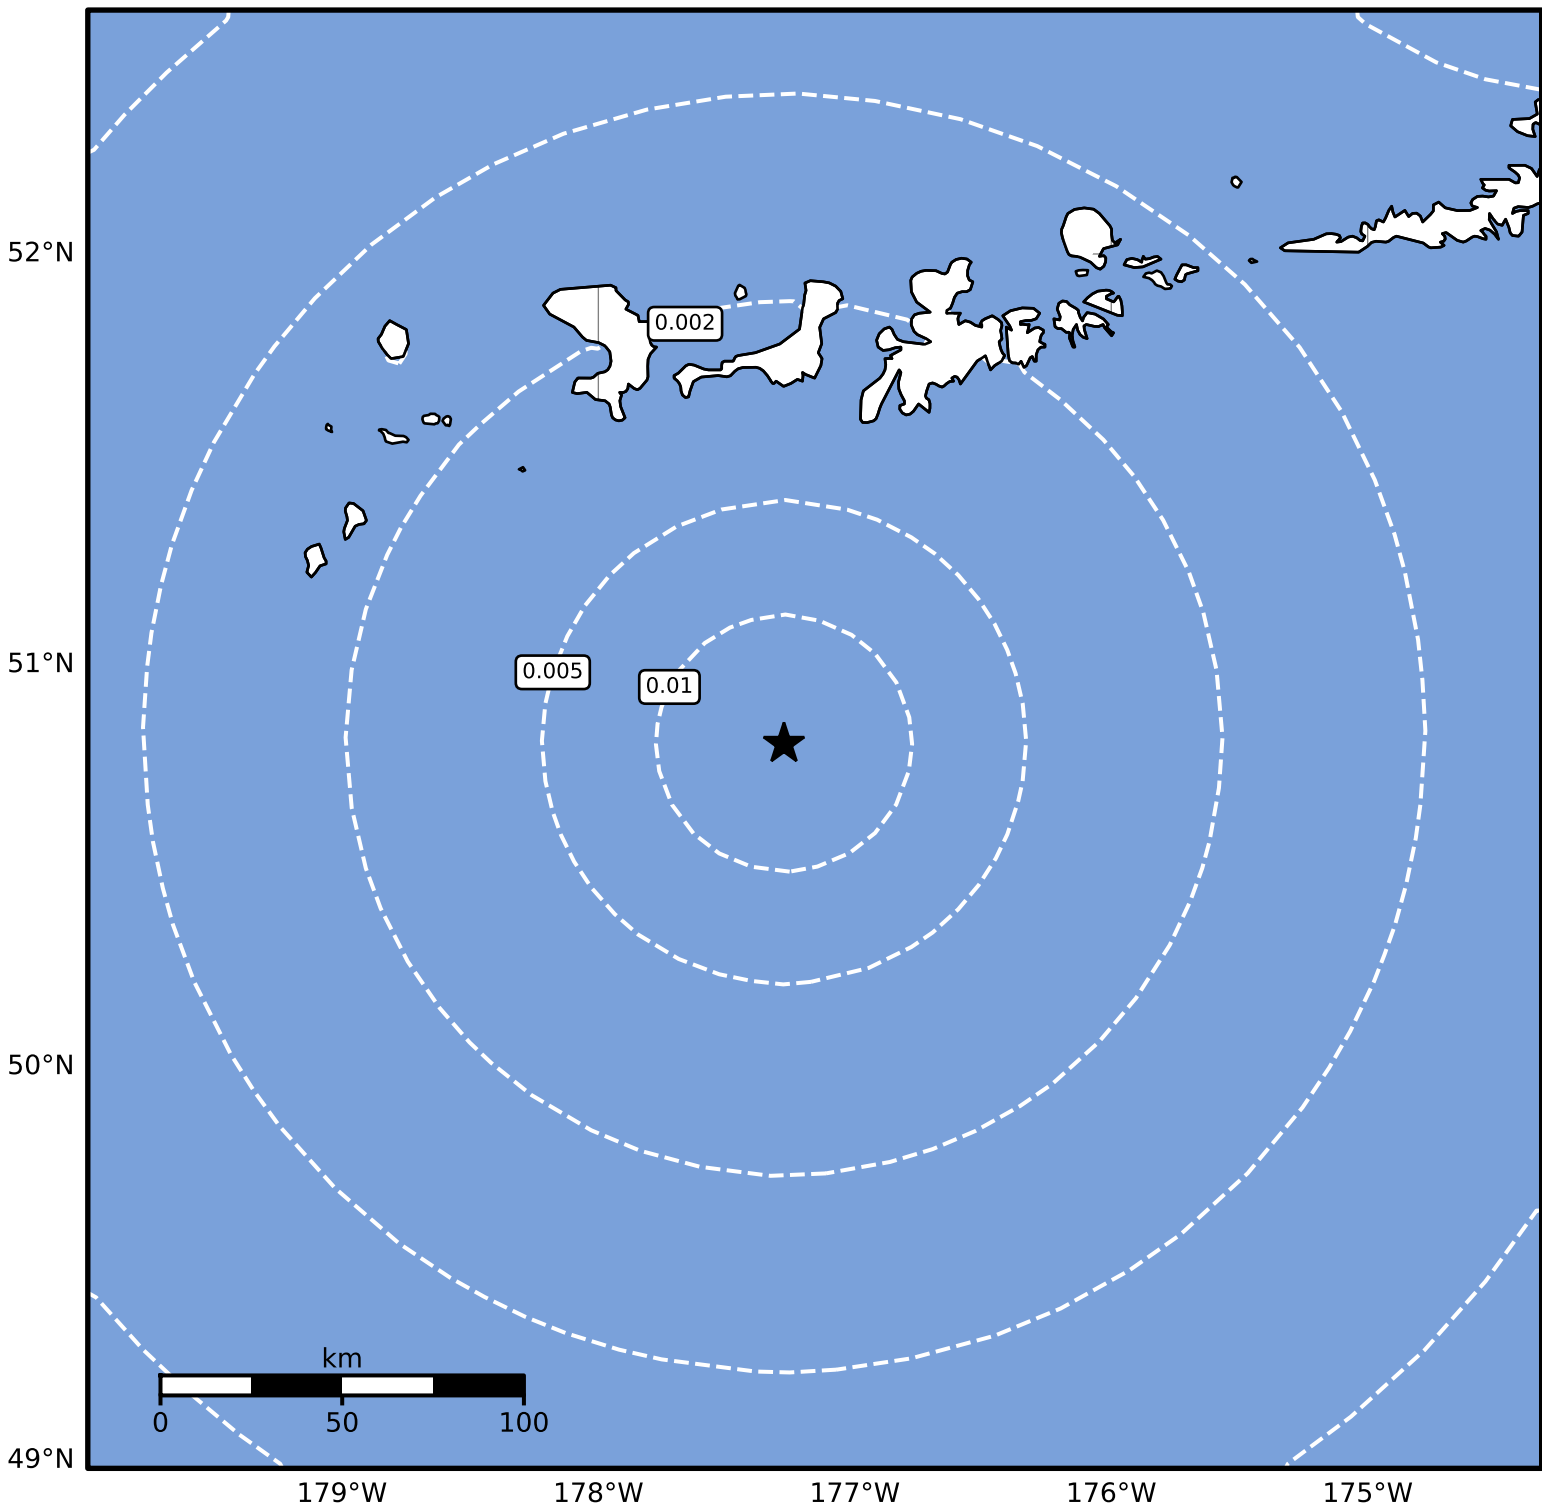

1.0 Second Peak Spectral Acceleration Map Alaska Earthquake Center
ShakeMap: 127 km (79 miles) SSW of Adak
Dec 09, 2024 00:45:04 UTC M3.6 N50.81 W177.28 Depth: 37.4km ID:ak024fsx51gh

SA(1.0) (%g)	0.1	0.2	0.5	1	2	5	10	20	50	100	200
--------------	-----	-----	-----	---	---	---	----	----	----	-----	-----

Scale based on Worden et al. (2012)

Version 1: Processed 2024-12-09T01:20:45Z

△ Seismic Instrument ○ Reported Intensity

★ Epicenter