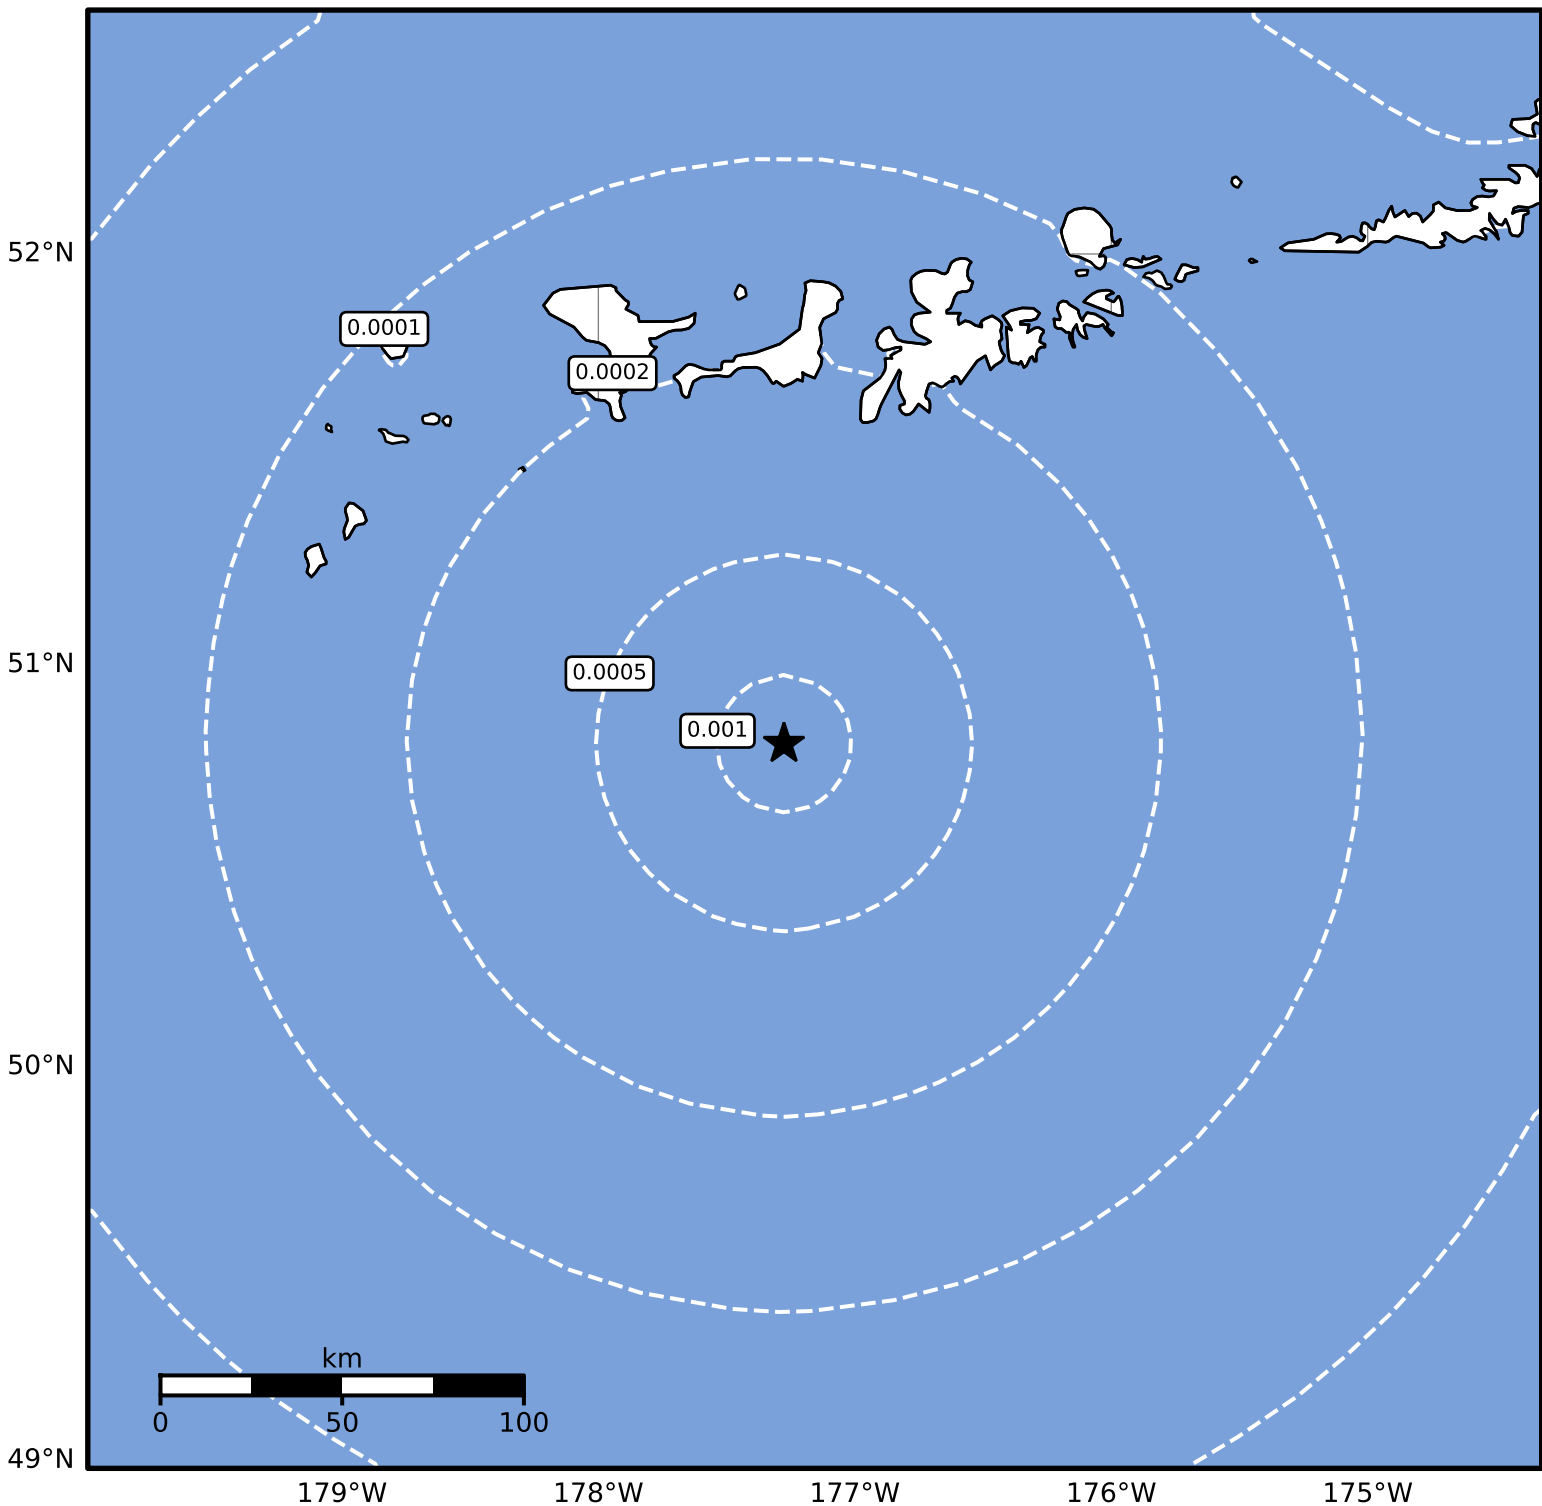

3.0 Second Peak Spectral Acceleration Map Alaska Earthquake Center
ShakeMap: 127 km (79 miles) SSW of Adak
Dec 09, 2024 00:45:04 UTC M3.6 N50.81 W177.28 Depth: 37.4km ID:ak024fsx51gh

Scale based on Worden et al. (2012)

Version 1: Processed 2024-12-09T01:20:45Z

△ Seismic Instrument ○ Reported Intensity

★ Epicenter