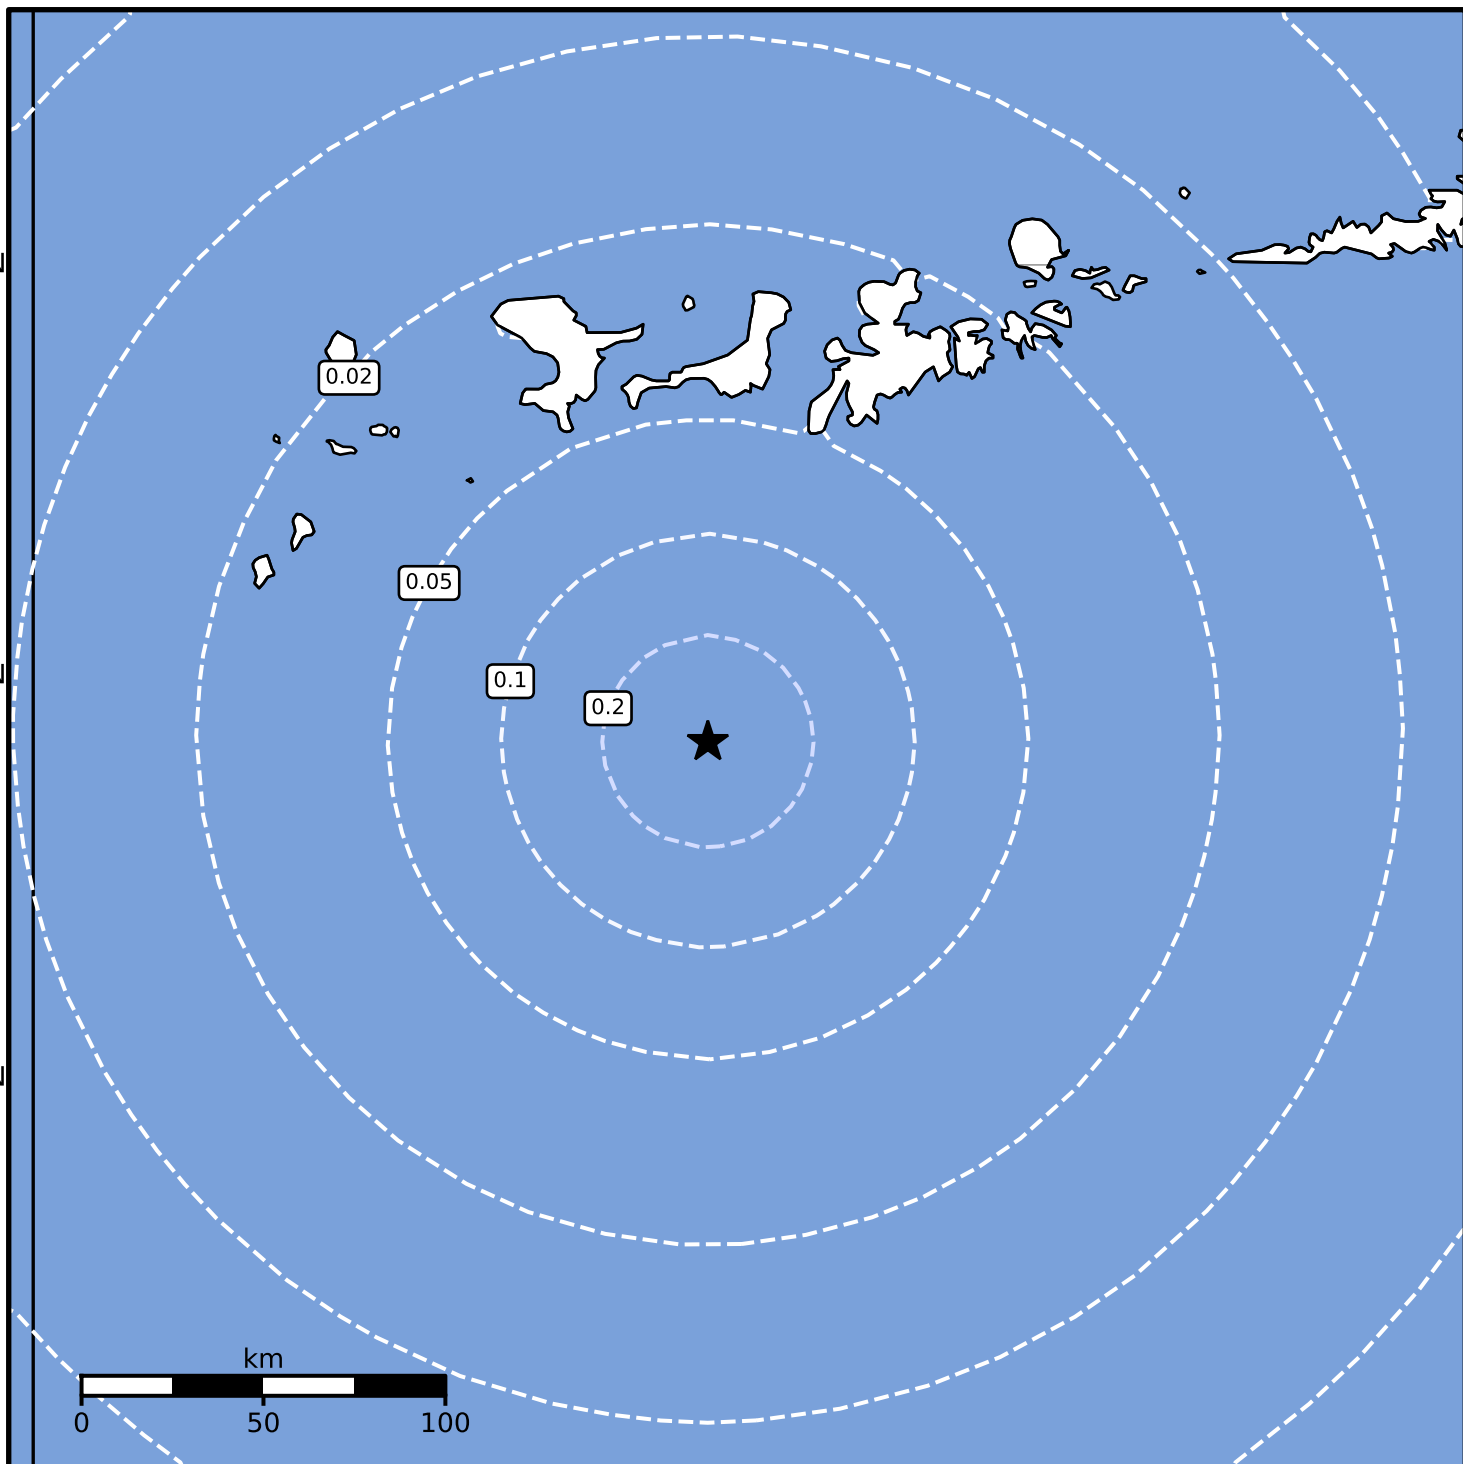

0.3 Second Peak Spectral Acceleration Map Alaska Earthquake Center
 ShakeMap: 126 km (78 miles) SSW of Adak
 Dec 09, 2024 00:55:52 UTC M3.8 N50.84 W177.37 Depth: 36.6km ID:ak024fsx7abc

180°E

SA(0.3) (%g)	0.1	0.2	0.5	1	2	5	10	20	50	100	200
--------------	-----	-----	-----	---	---	---	----	----	----	-----	-----

Scale based on Worden et al. (2012)

Version 1: Processed 2024-12-09T01:37:39Z

△ Seismic Instrument ○ Reported Intensity

★ Epicenter