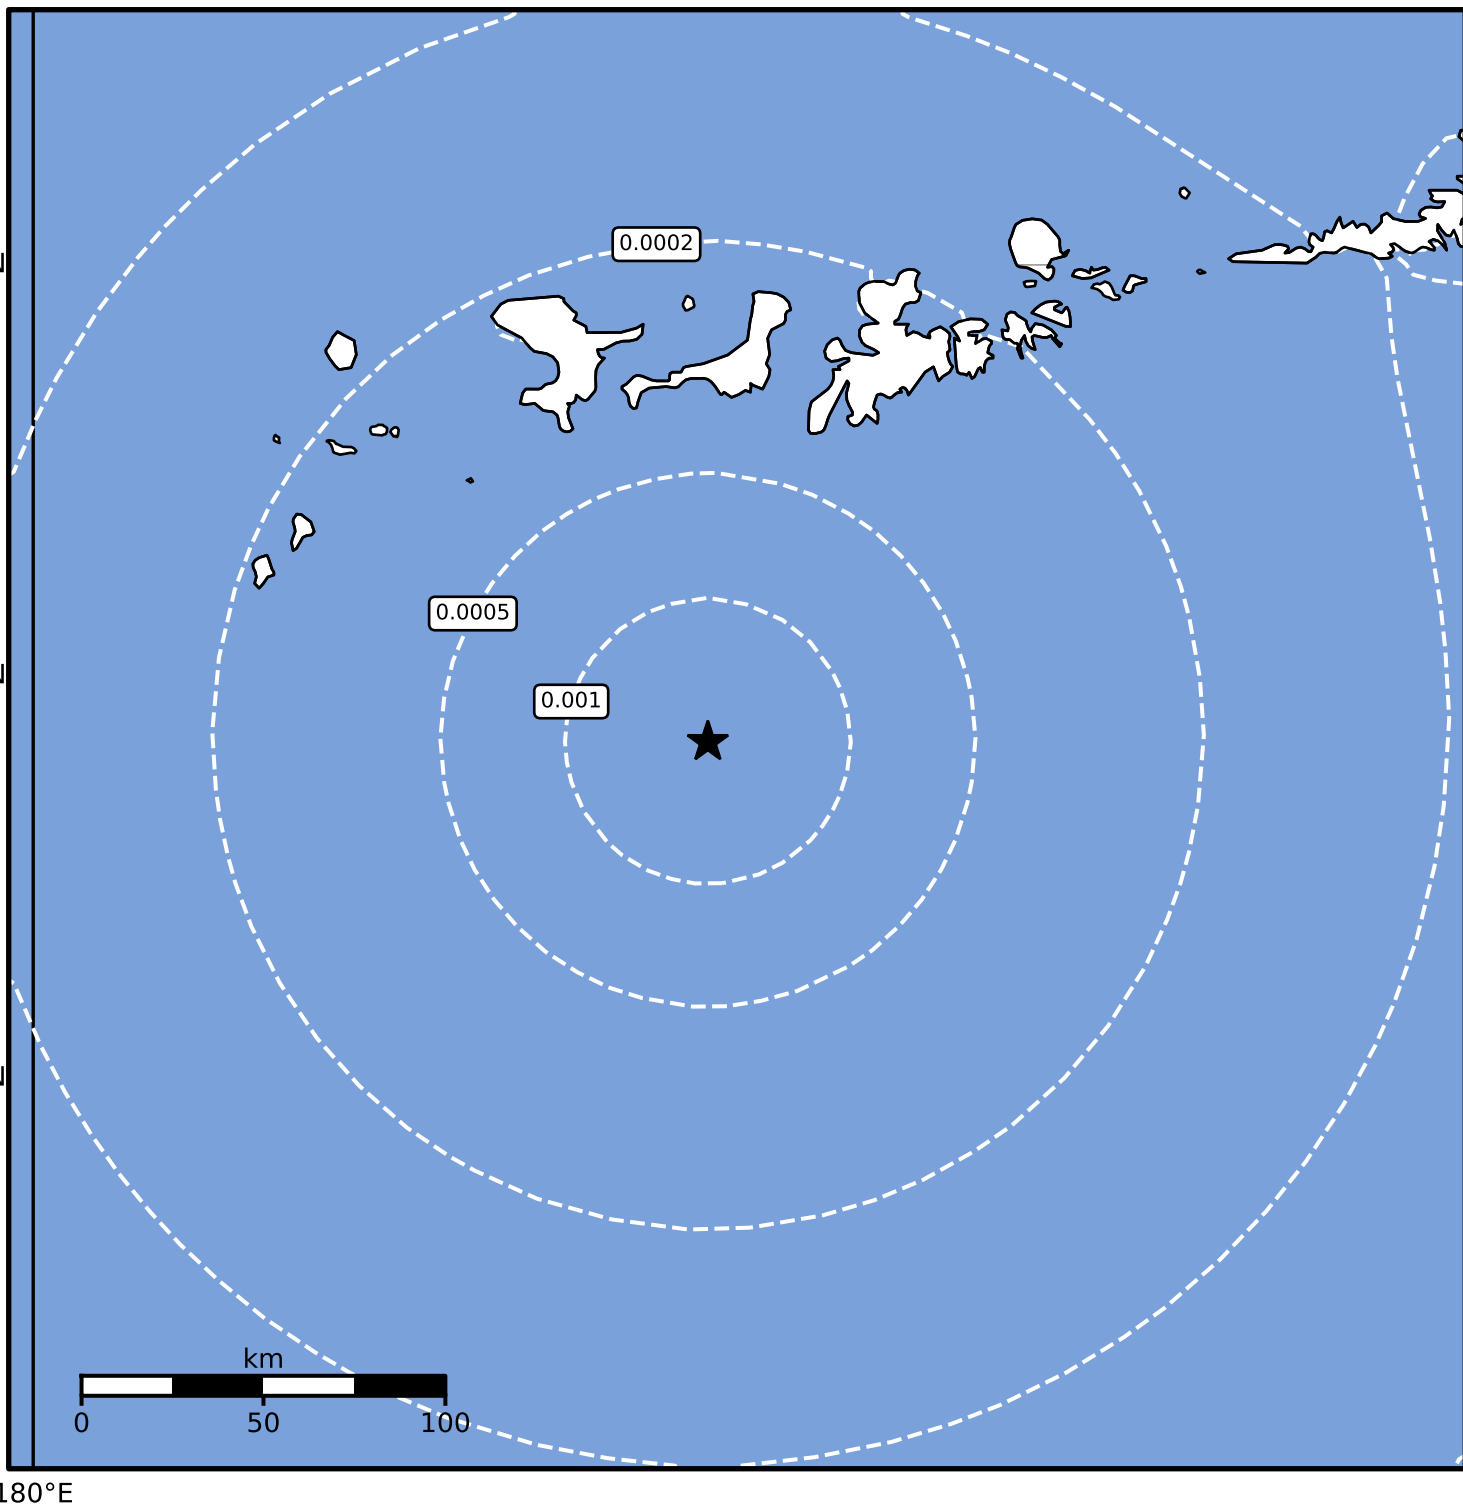

3.0 Second Peak Spectral Acceleration Map Alaska Earthquake Center
ShakeMap: 126 km (78 miles) SSW of Adak
Dec 09, 2024 00:55:52 UTC M3.8 N50.84 W177.37 Depth: 36.6km ID:ak024fsx7abc

Scale based on Worden et al. (2012)

Version 1: Processed 2024-12-09T01:37:39Z

△ Seismic Instrument ○ Reported Intensity

★ Epicenter