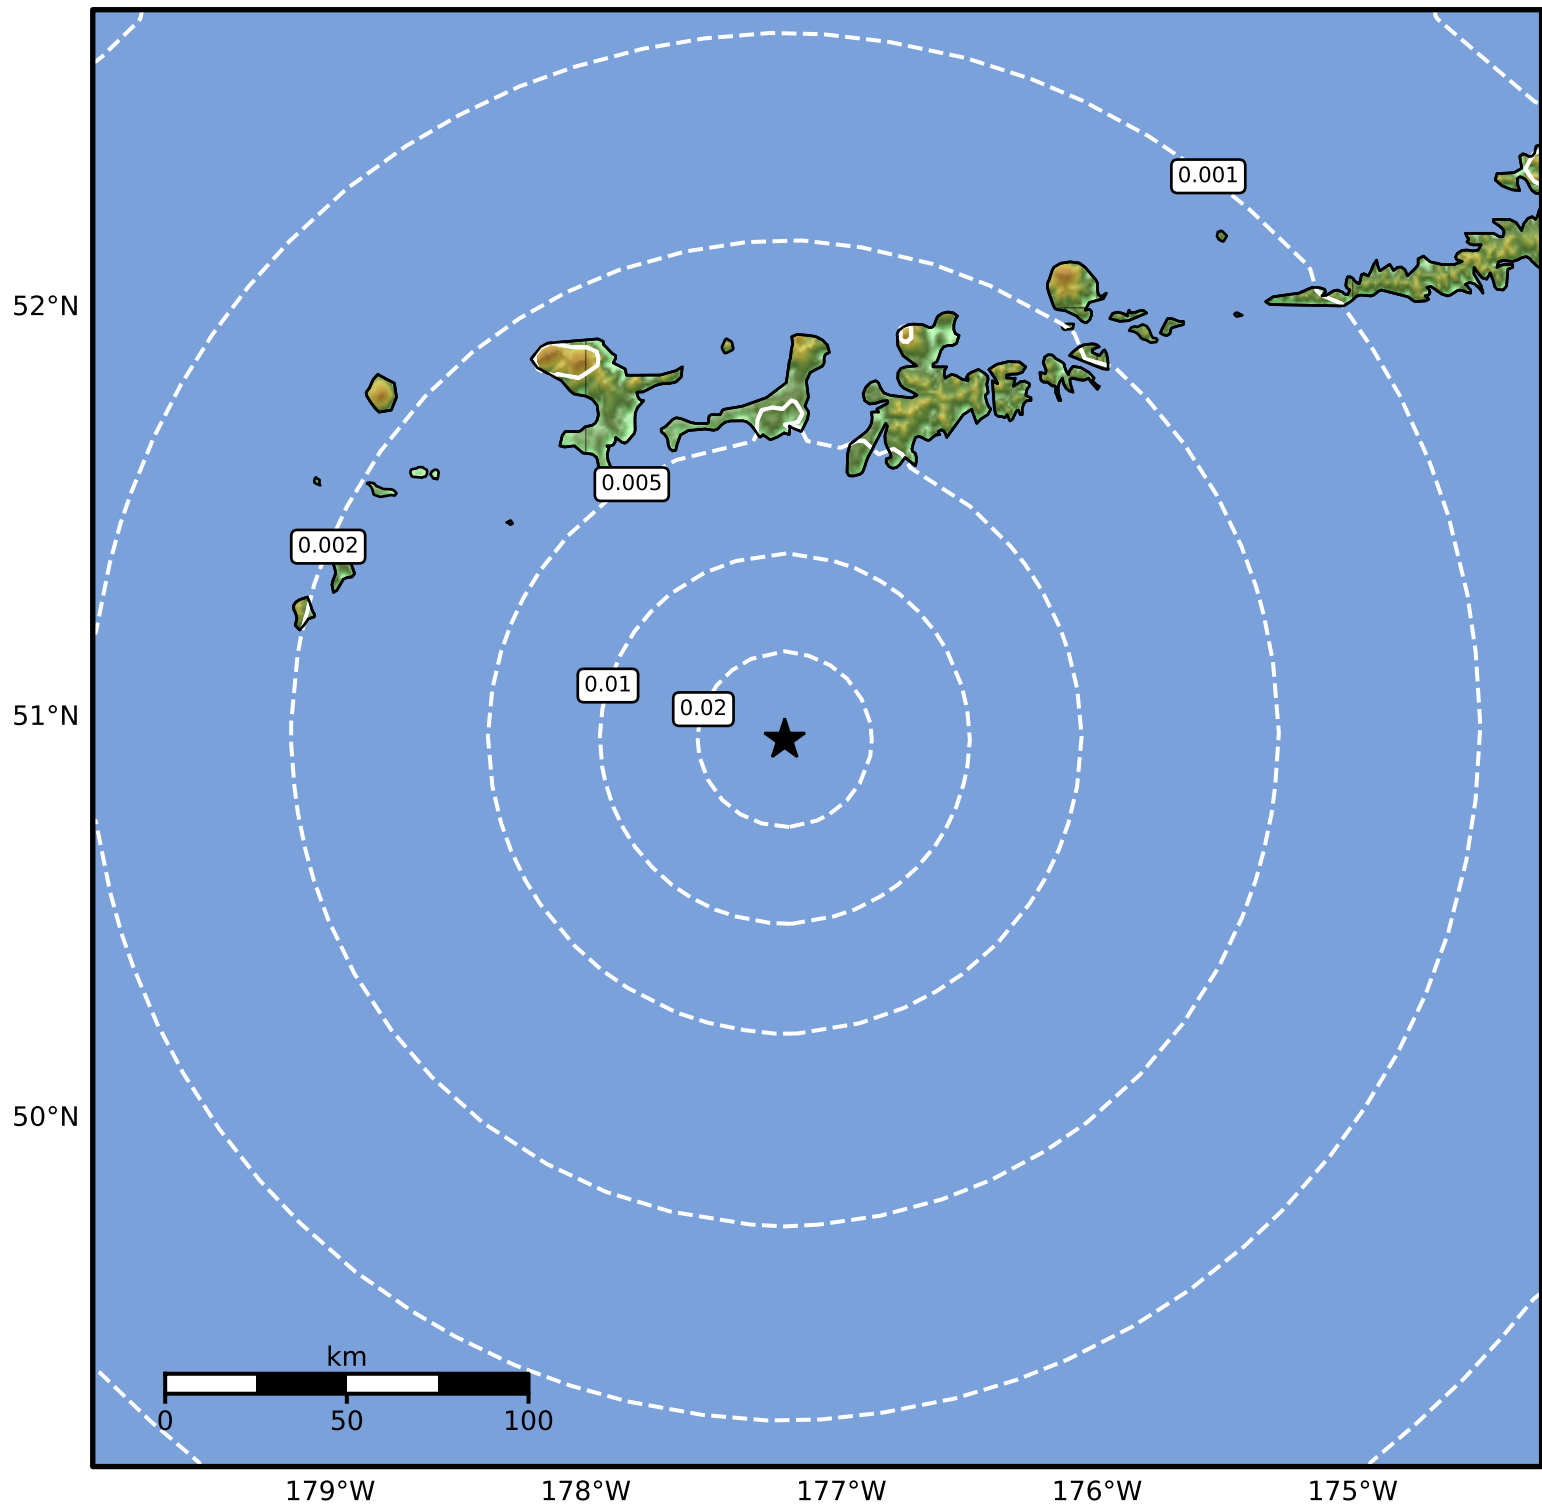

Peak Ground Velocity Map Alaska Earthquake Center
ShakeMap: 111 km (69 miles) SSW of Adak
Dec 09, 2024 01:16:31 UTC M3.5 N50.95 W177.22 Depth: 35.7km ID:ak024fsxkbcw

Scale based on Worden et al. (2012)

Version 1: Processed 2024-12-09T02:06:19Z

△ Seismic Instrument ○ Reported Intensity

★ Epicenter