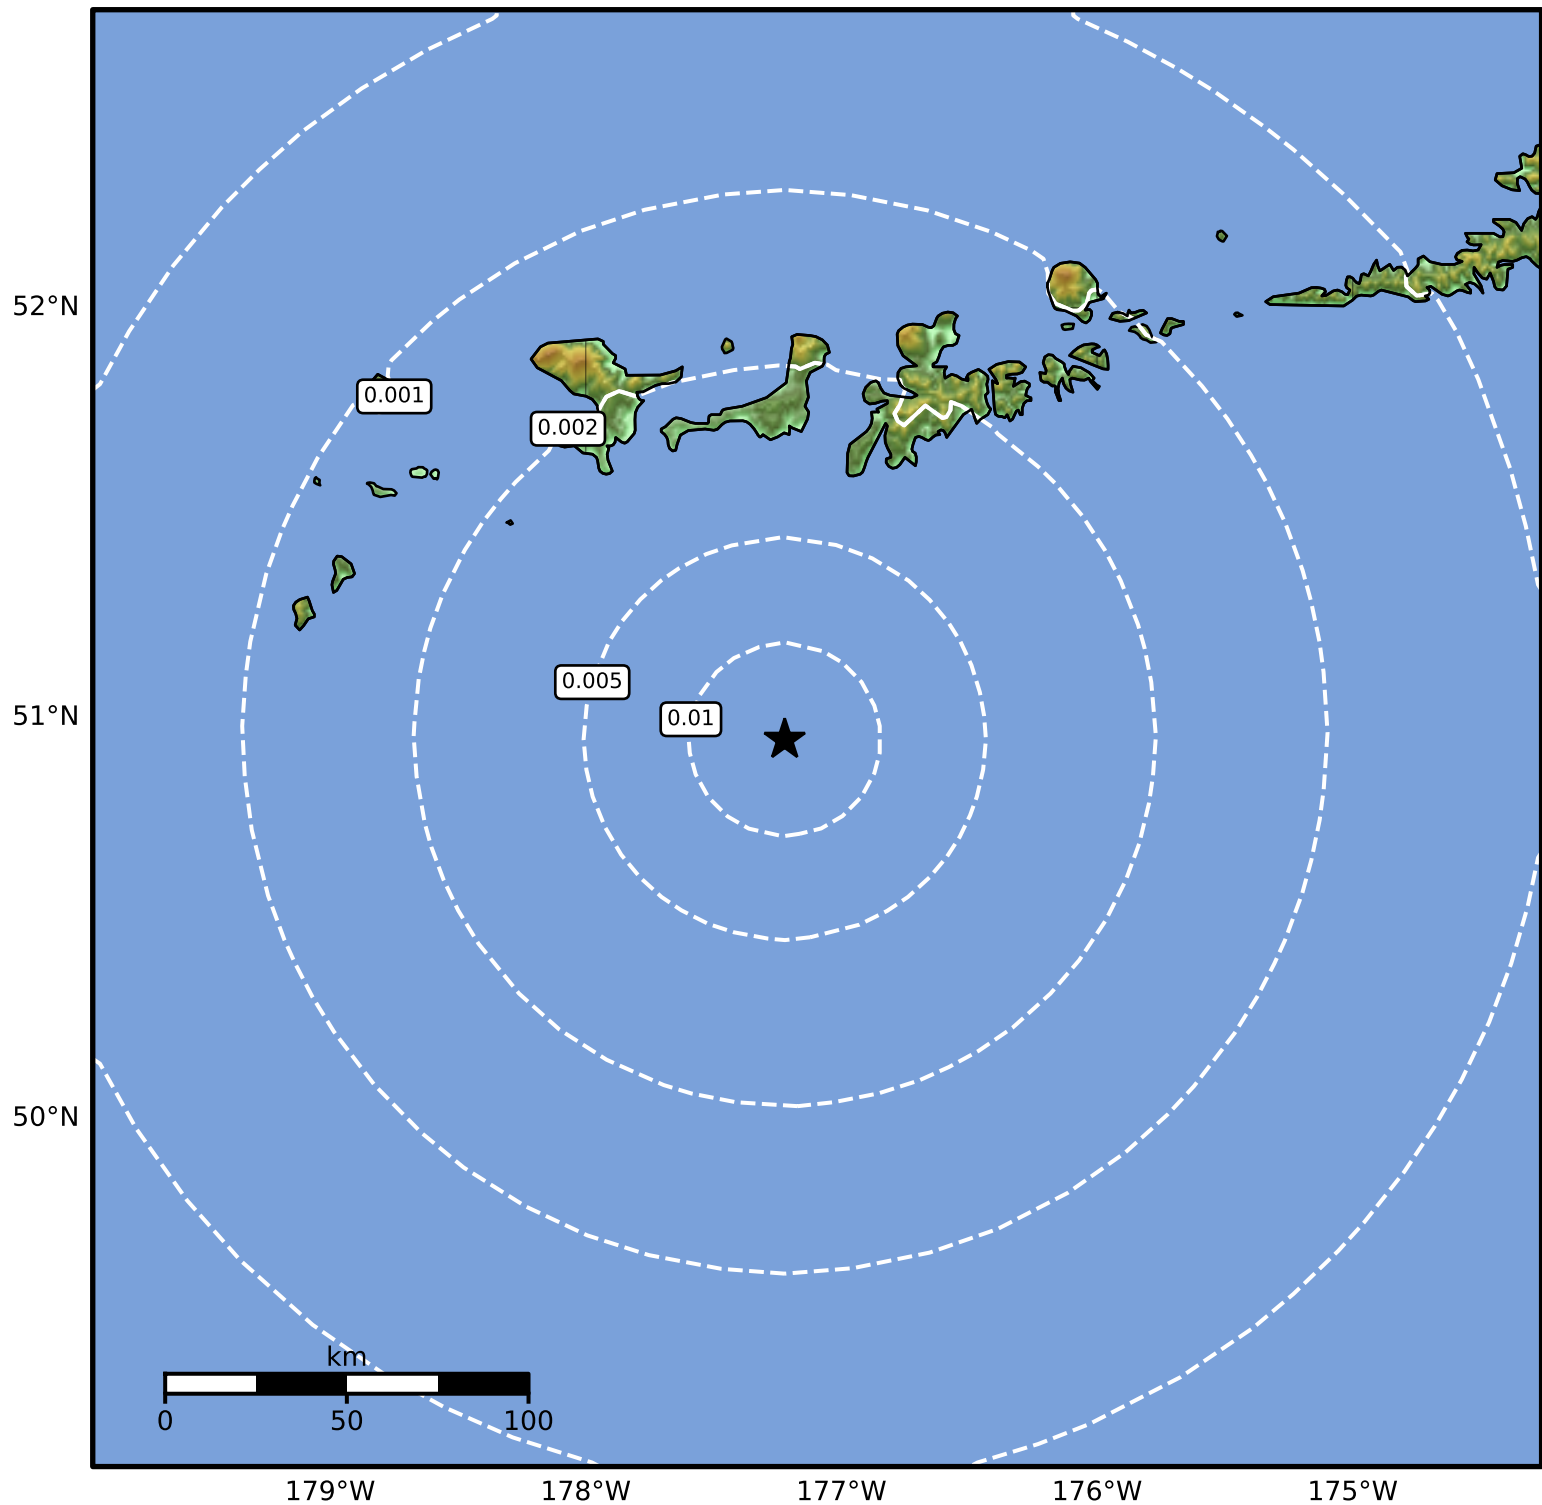

1.0 Second Peak Spectral Acceleration Map Alaska Earthquake Center  
 ShakeMap: 111 km (69 miles) SSW of Adak  
 Dec 09, 2024 01:16:31 UTC M3.5 N50.95 W177.22 Depth: 35.7km ID:ak024fsxkbcw

<b>SA(1.0) (%g)</b>	<b>0.1</b>	<b>0.2</b>	<b>0.5</b>	<b>1</b>	<b>2</b>	<b>5</b>	<b>10</b>	<b>20</b>	<b>50</b>	<b>100</b>	<b>200</b>
---------------------	------------	------------	------------	----------	----------	----------	-----------	-----------	-----------	------------	------------

Scale based on Worden et al. (2012)

Version 1: Processed 2024-12-09T02:06:19Z

△ Seismic Instrument ○ Reported Intensity

★ Epicenter