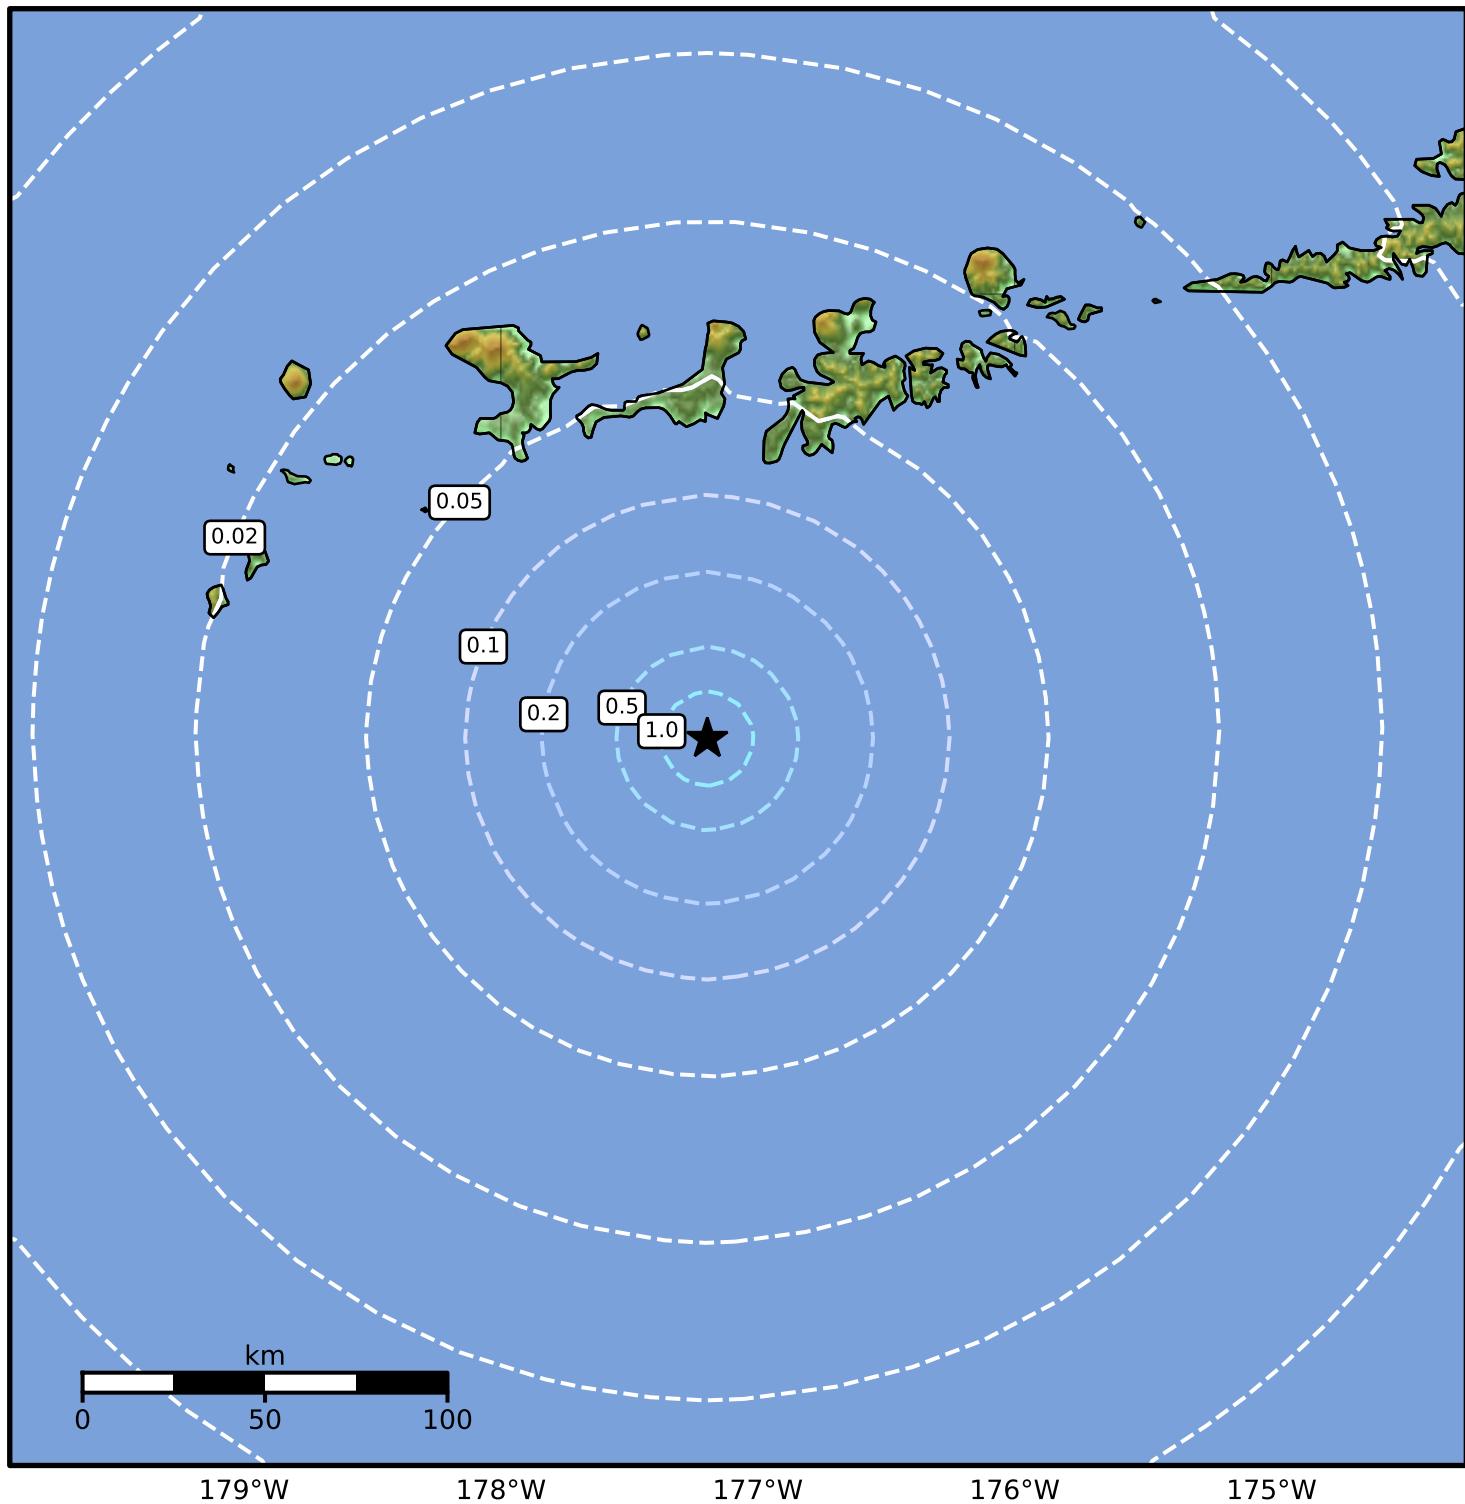

Peak Ground Acceleration Map Alaska Earthquake Center
ShakeMap: 113 km (70 miles) SSW of Adak
Dec 09, 2024 01:24:49 UTC M4.1 N50.92 W177.20 Depth: 15.4km ID:ak024fsxm2oq

Scale based on Worden et al. (2012)

Version 2: Processed 2024-12-09T02:24:19Z

△ Seismic Instrument ○ Reported Intensity

★ Epicenter