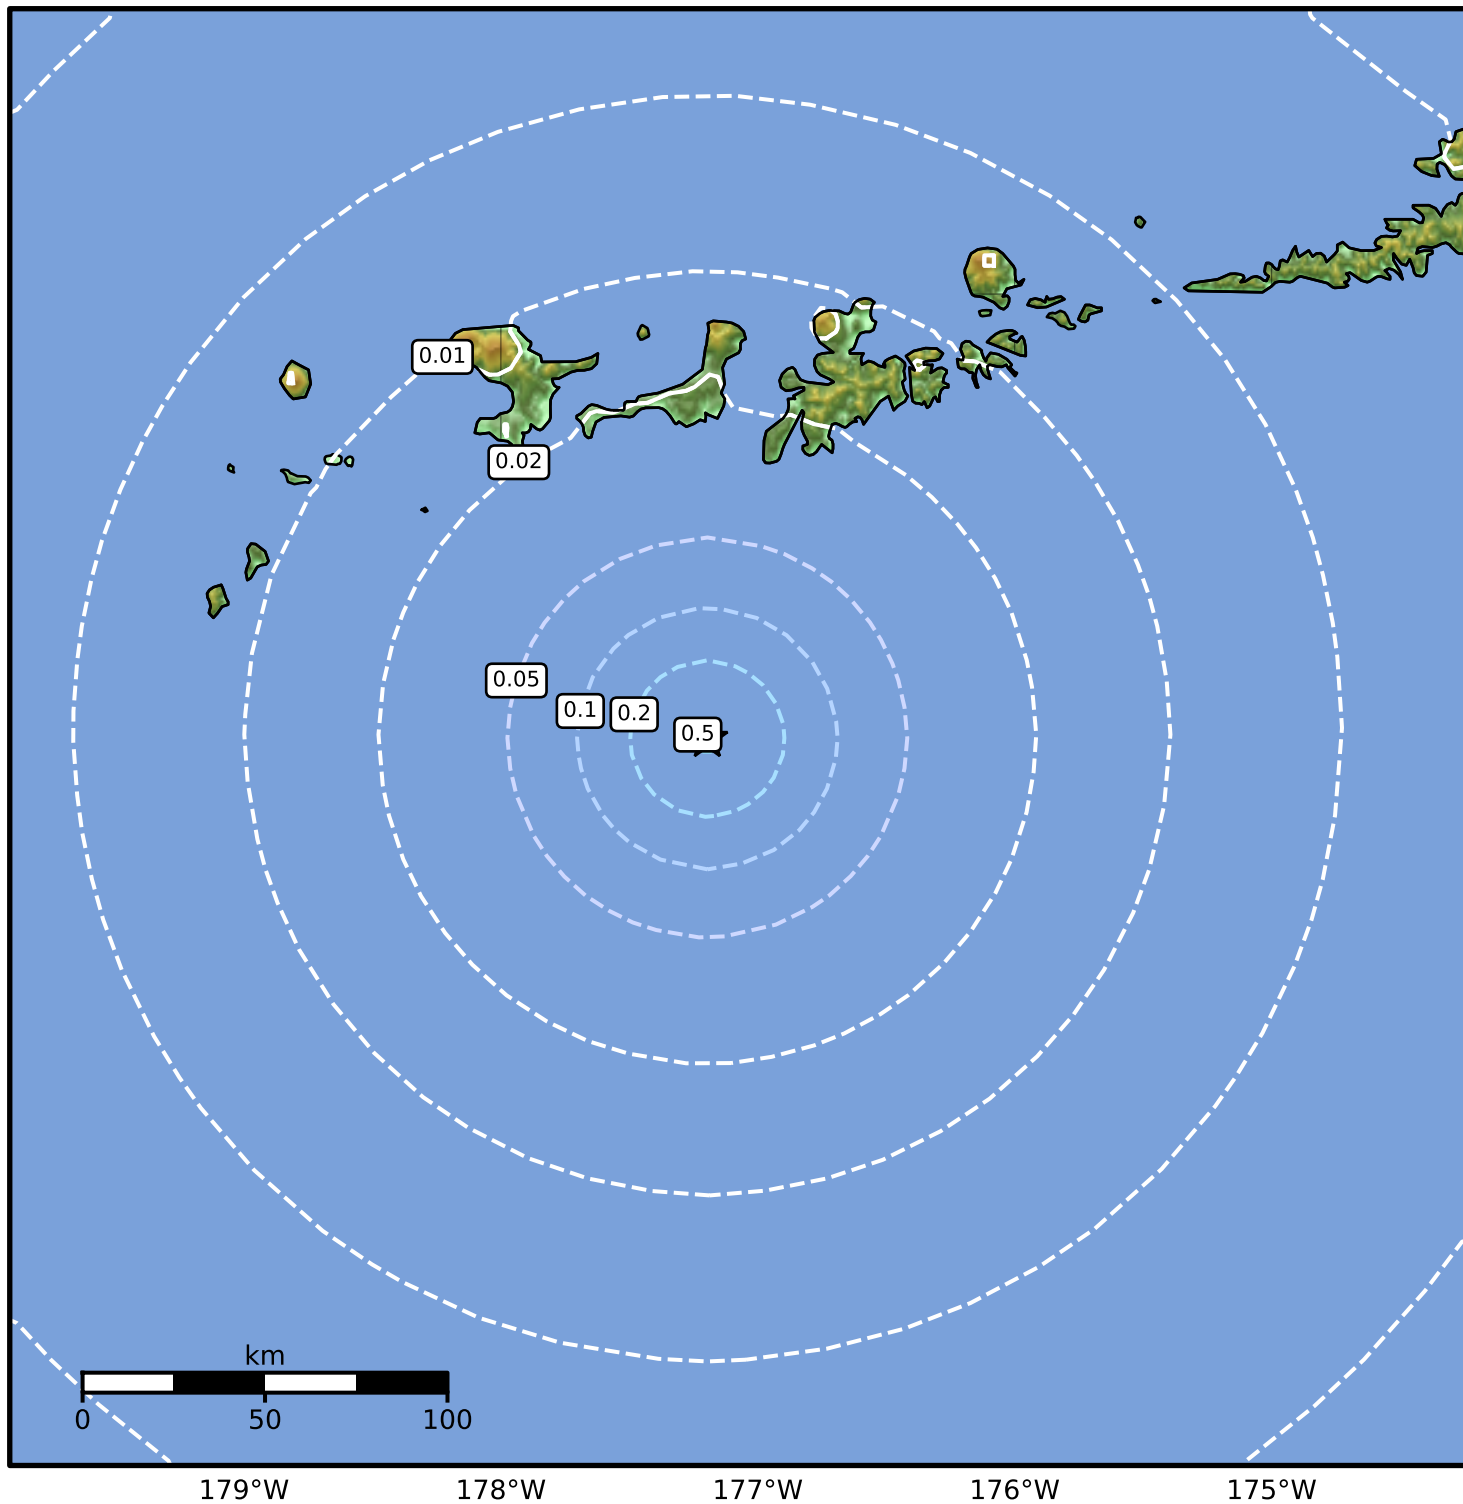

Peak Ground Velocity Map Alaska Earthquake Center  
ShakeMap: 113 km (70 miles) SSW of Adak  
Dec 09, 2024 01:24:49 UTC M4.1 N50.92 W177.20 Depth: 15.4km ID:ak024fsxm2oq

PGV (cm/s)	0.1	0.2	0.5	1	2	5	10	20	50	100	200
------------	-----	-----	-----	---	---	---	----	----	----	-----	-----

Scale based on Worden et al. (2012)

Version 2: Processed 2024-12-09T02:24:19Z

△ Seismic Instrument ○ Reported Intensity

★ Epicenter