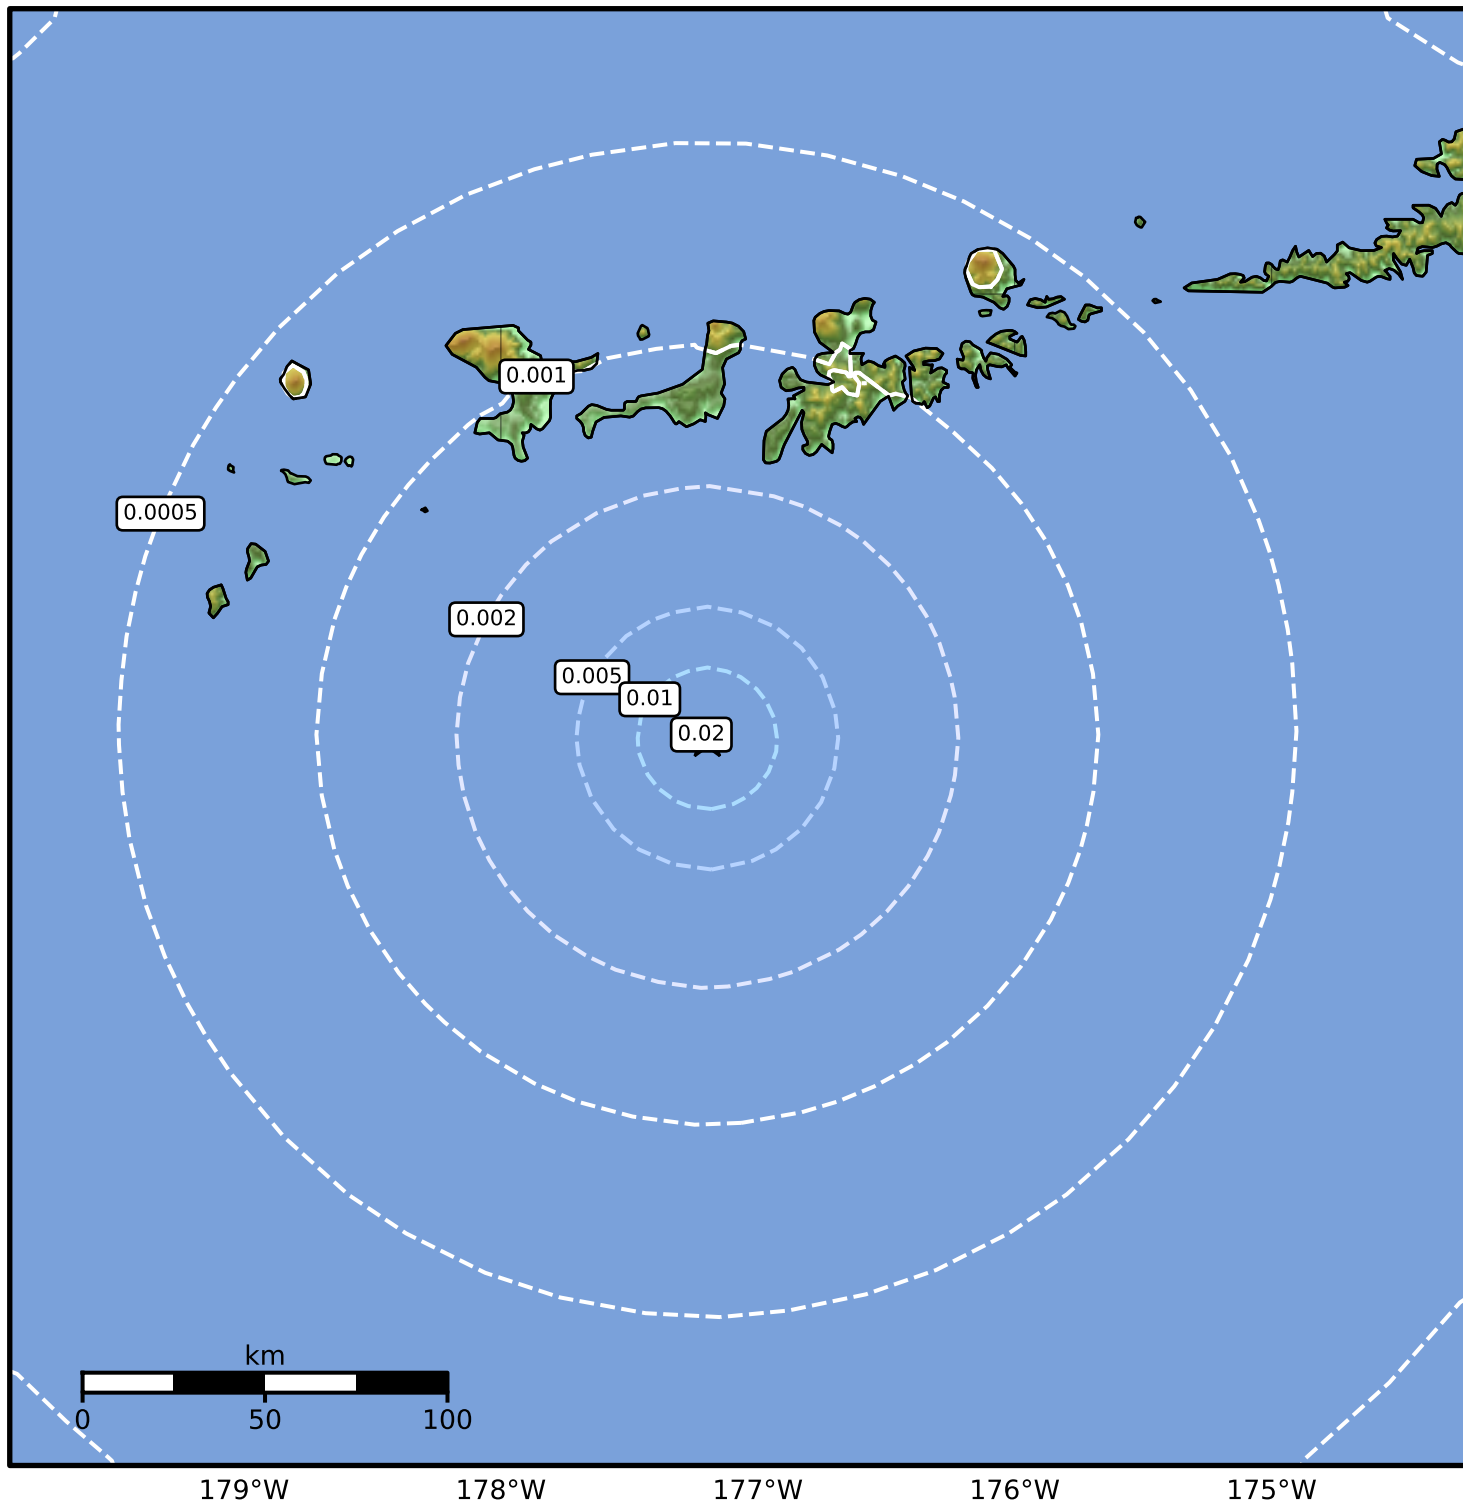

3.0 Second Peak Spectral Acceleration Map Alaska Earthquake Center
ShakeMap: 113 km (70 miles) SSW of Adak
Dec 09, 2024 01:24:49 UTC M4.1 N50.92 W177.20 Depth: 15.4km ID:ak024fsxm2oq

SA(3.0) (%g)	0.1	0.2	0.5	1	2	5	10	20	50
--------------	-----	-----	-----	---	---	---	----	----	----

Scale based on Worden et al. (2012)

Version 2: Processed 2024-12-09T02:24:19Z

△ Seismic Instrument ○ Reported Intensity

★ Epicenter