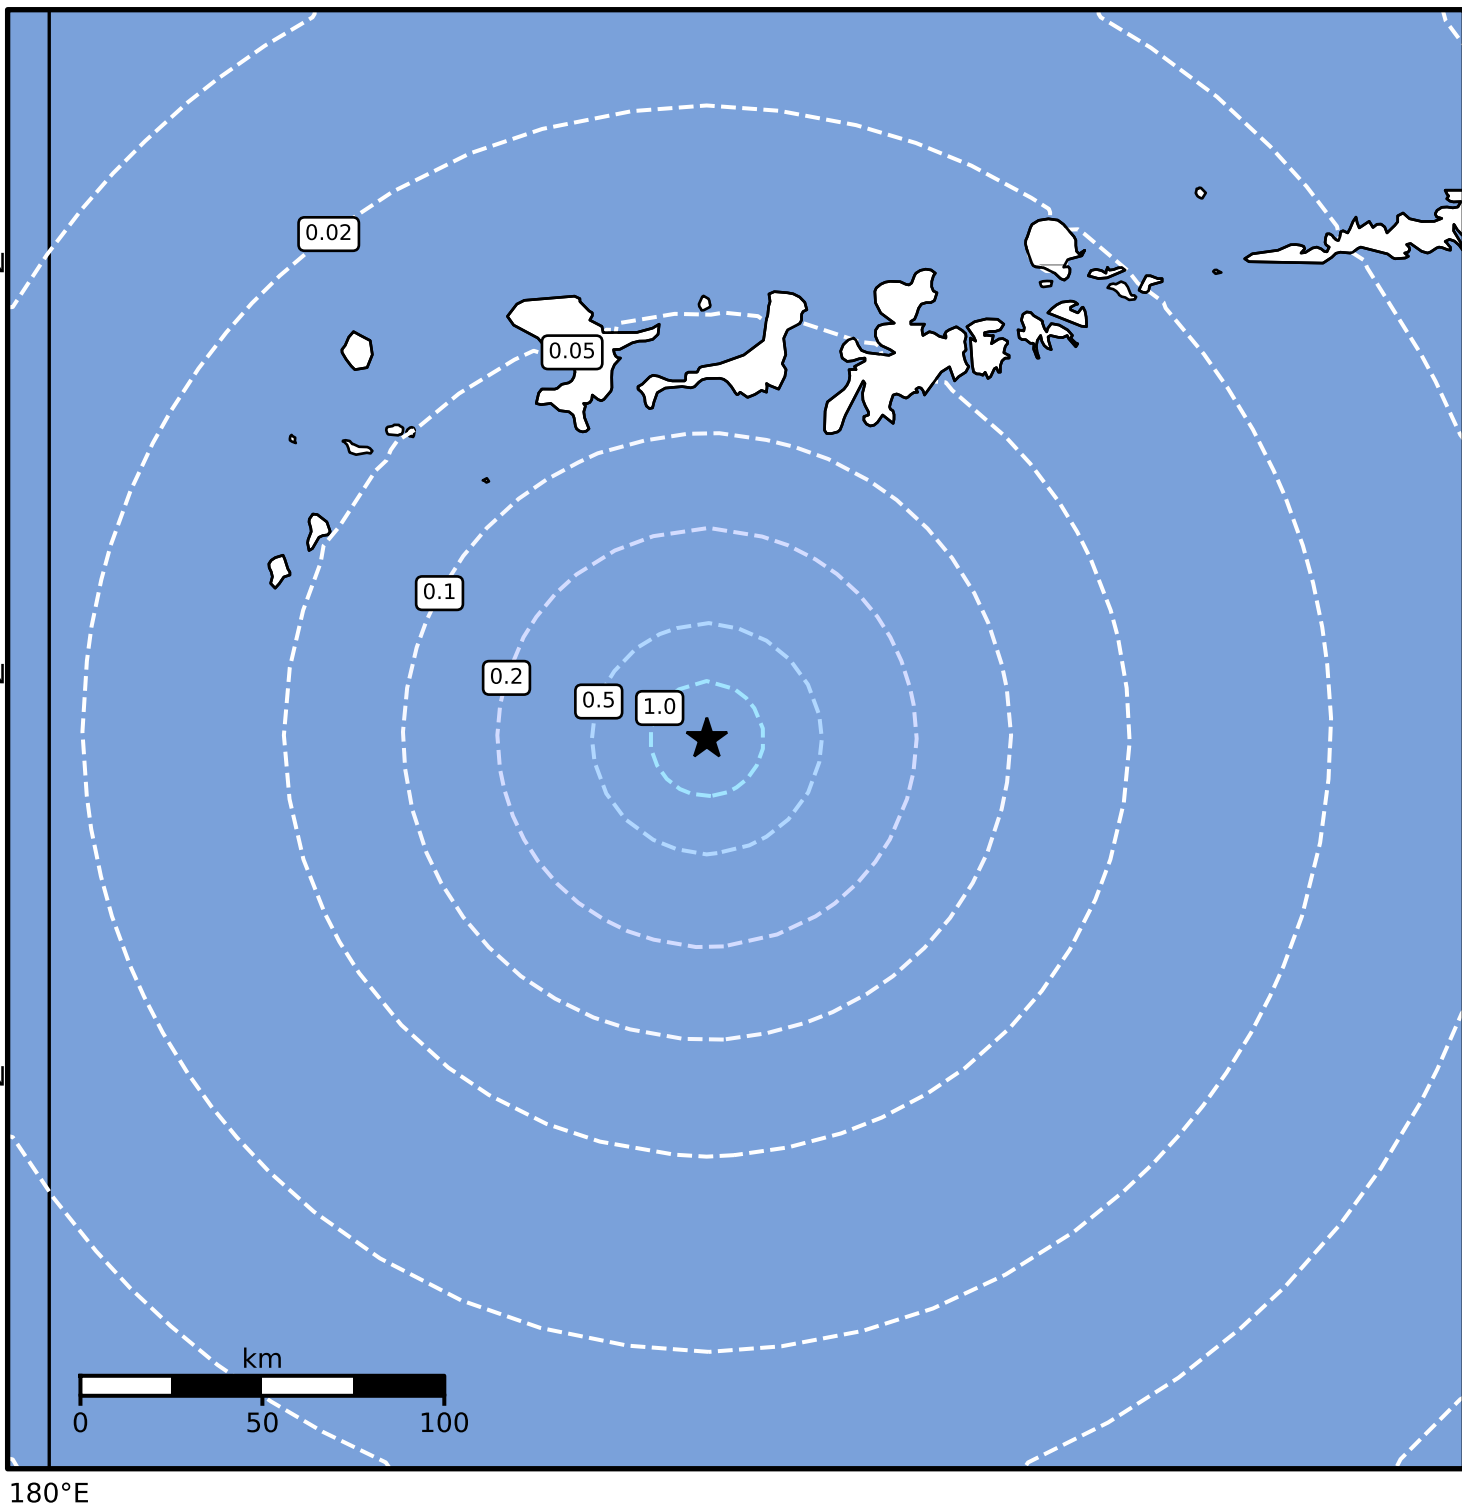

0.3 Second Peak Spectral Acceleration Map Alaska Earthquake Center
 ShakeMap: 127 km (79 miles) SSW of Adak
 Dec 09, 2024 01:39:09 UTC M4.0 N50.84 W177.44 Depth: 20.4km ID:ak024fsxp7cx

SA(0.3) (%g)	0.1	0.2	0.5	1	2	5	10	20	50	100	200
--------------	-----	-----	-----	---	---	---	----	----	----	-----	-----

Scale based on Worden et al. (2012)

Version 2: Processed 2024-12-09T03:32:22Z

△ Seismic Instrument ○ Reported Intensity

★ Epicenter