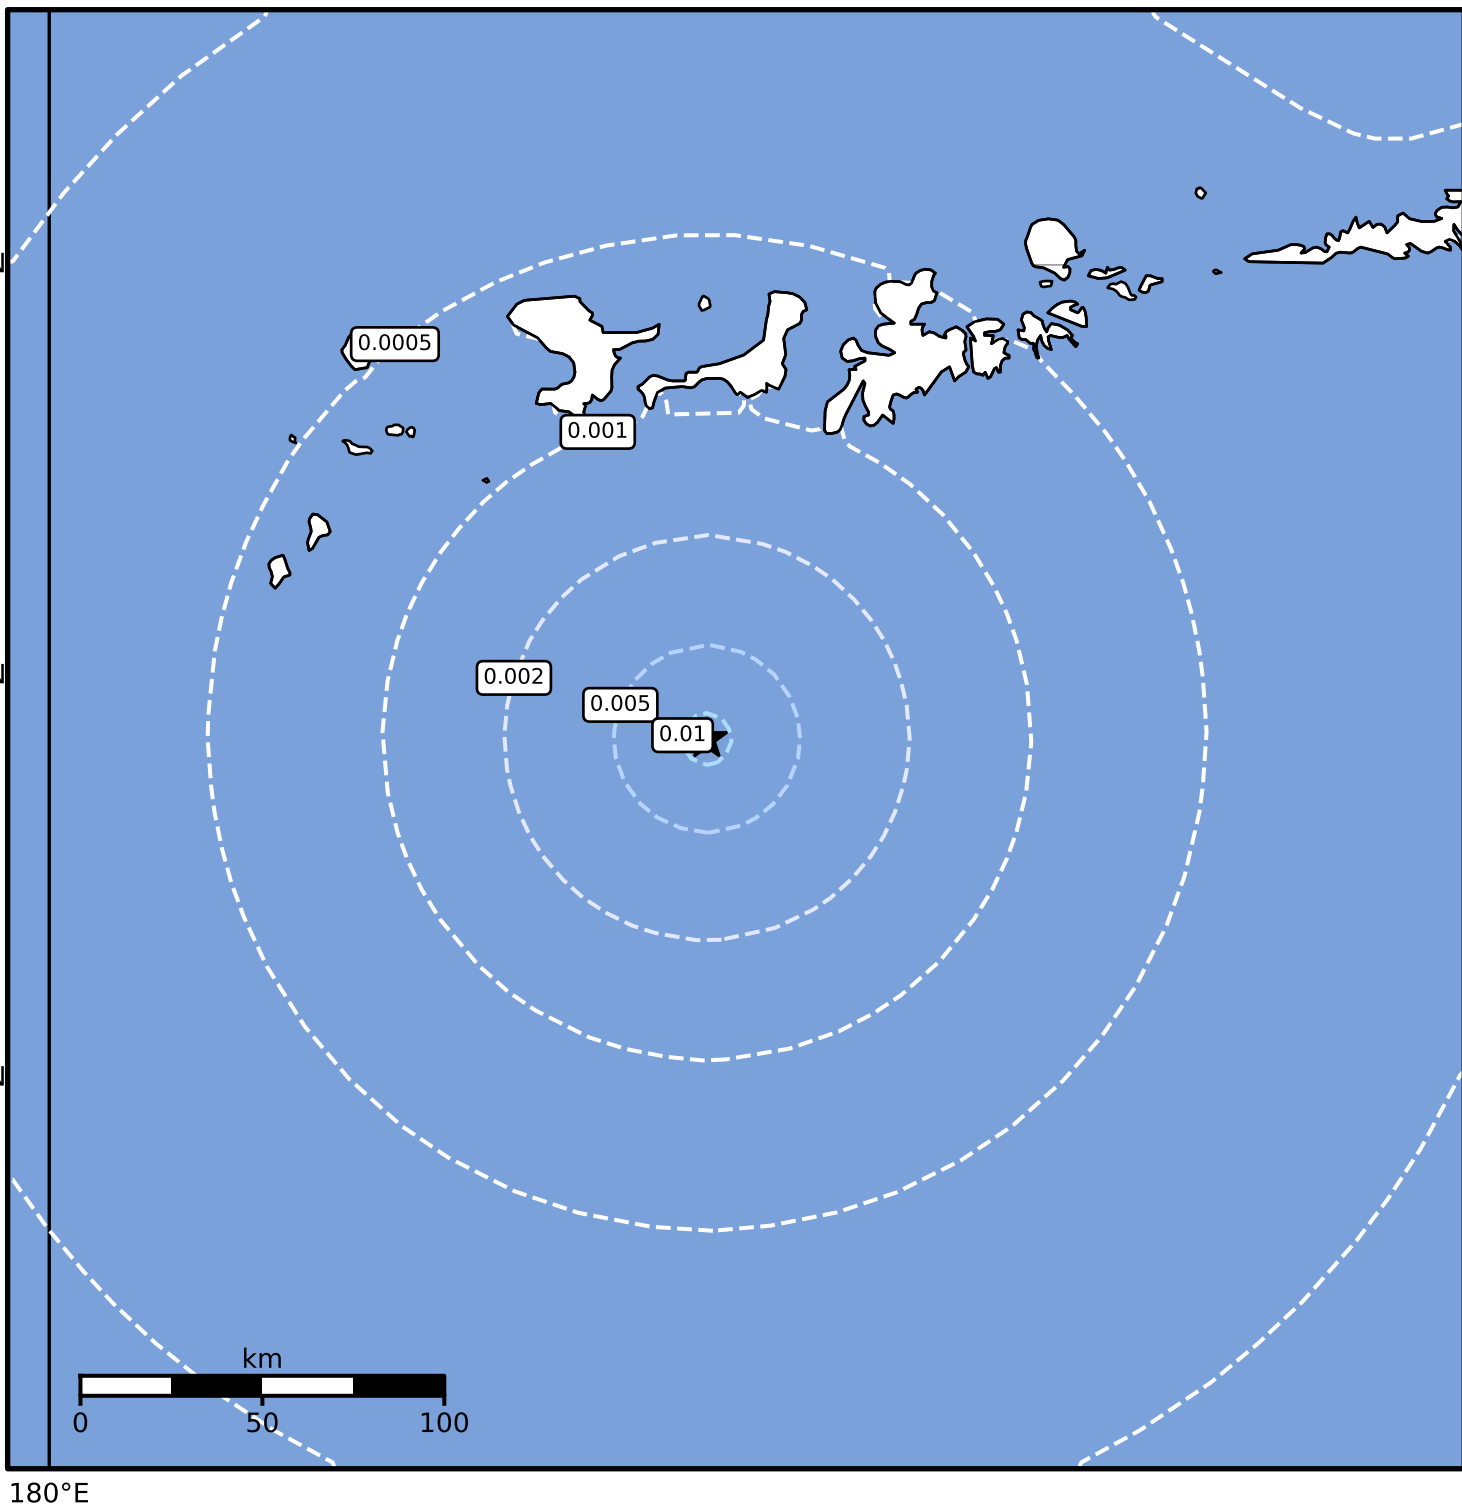

3.0 Second Peak Spectral Acceleration Map Alaska Earthquake Center  
ShakeMap: 127 km (79 miles) SSW of Adak  
Dec 09, 2024 01:39:09 UTC M4.0 N50.84 W177.44 Depth: 20.4km ID:ak024fsxp7cx

<b>SA(3.0) (%g)</b>	<b>0.1</b>	<b>0.2</b>	<b>0.5</b>	<b>1</b>	<b>2</b>	<b>5</b>	<b>10</b>	<b>20</b>	<b>50</b>
---------------------	------------	------------	------------	----------	----------	----------	-----------	-----------	-----------

Scale based on Worden et al. (2012)

Version 2: Processed 2024-12-09T03:32:22Z

△ Seismic Instrument ○ Reported Intensity

★ Epicenter