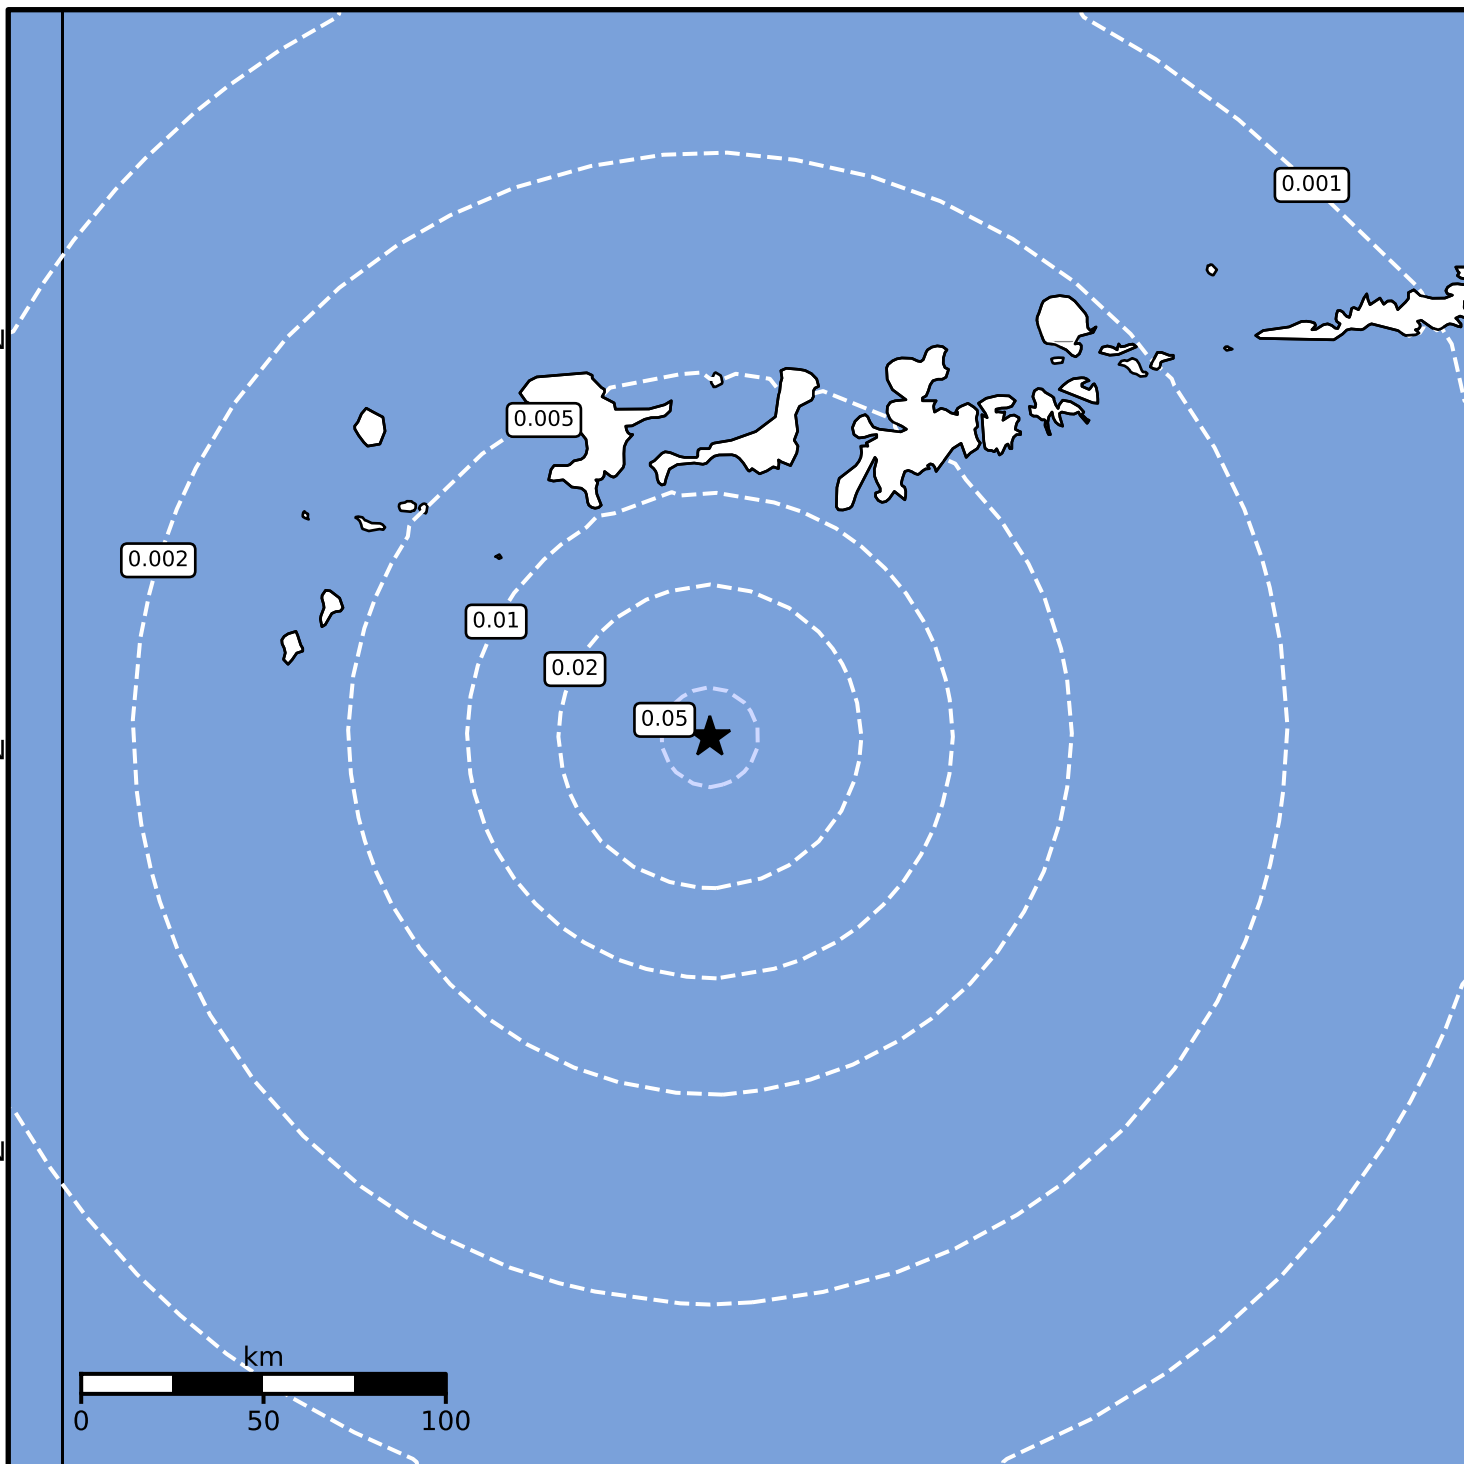

Peak Ground Velocity Map Alaska Earthquake Center
ShakeMap: 109 km (68 miles) SSW of Adak
Dec 09, 2024 01:53:08 UTC M3.6 N51.04 W177.47 Depth: 28.3km ID:ak024fsxs72x

Scale based on Worden et al. (2012)

Version 1: Processed 2024-12-09T03:16:01Z

△ Seismic Instrument ○ Reported Intensity

★ Epicenter