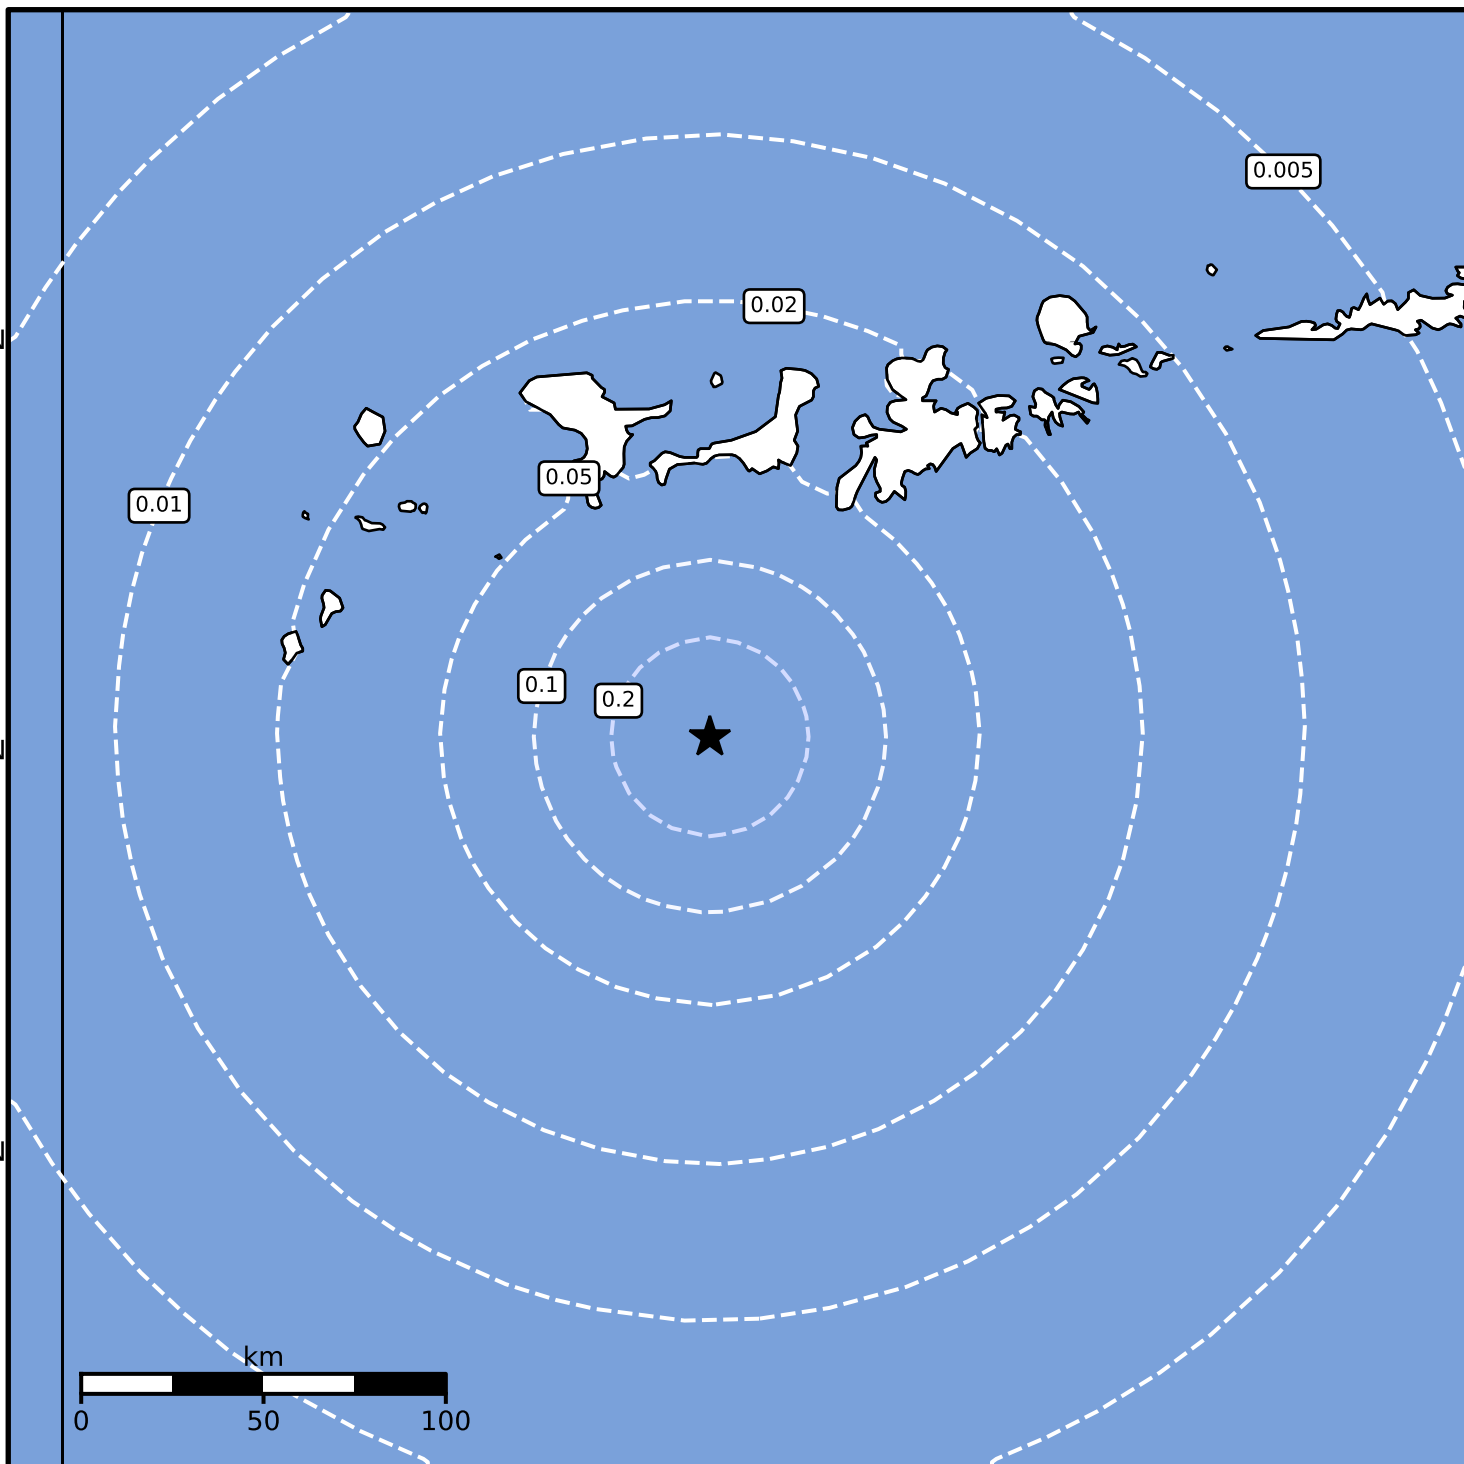

0.3 Second Peak Spectral Acceleration Map Alaska Earthquake Center
 ShakeMap: 109 km (68 miles) SSW of Adak
 Dec 09, 2024 01:53:08 UTC M3.6 N51.04 W177.47 Depth: 28.3km ID:ak024fsxs72x

Scale based on Worden et al. (2012) Version 1: Processed 2024-12-09T03:16:01Z
 △ Seismic Instrument ○ Reported Intensity ★ Epicenter