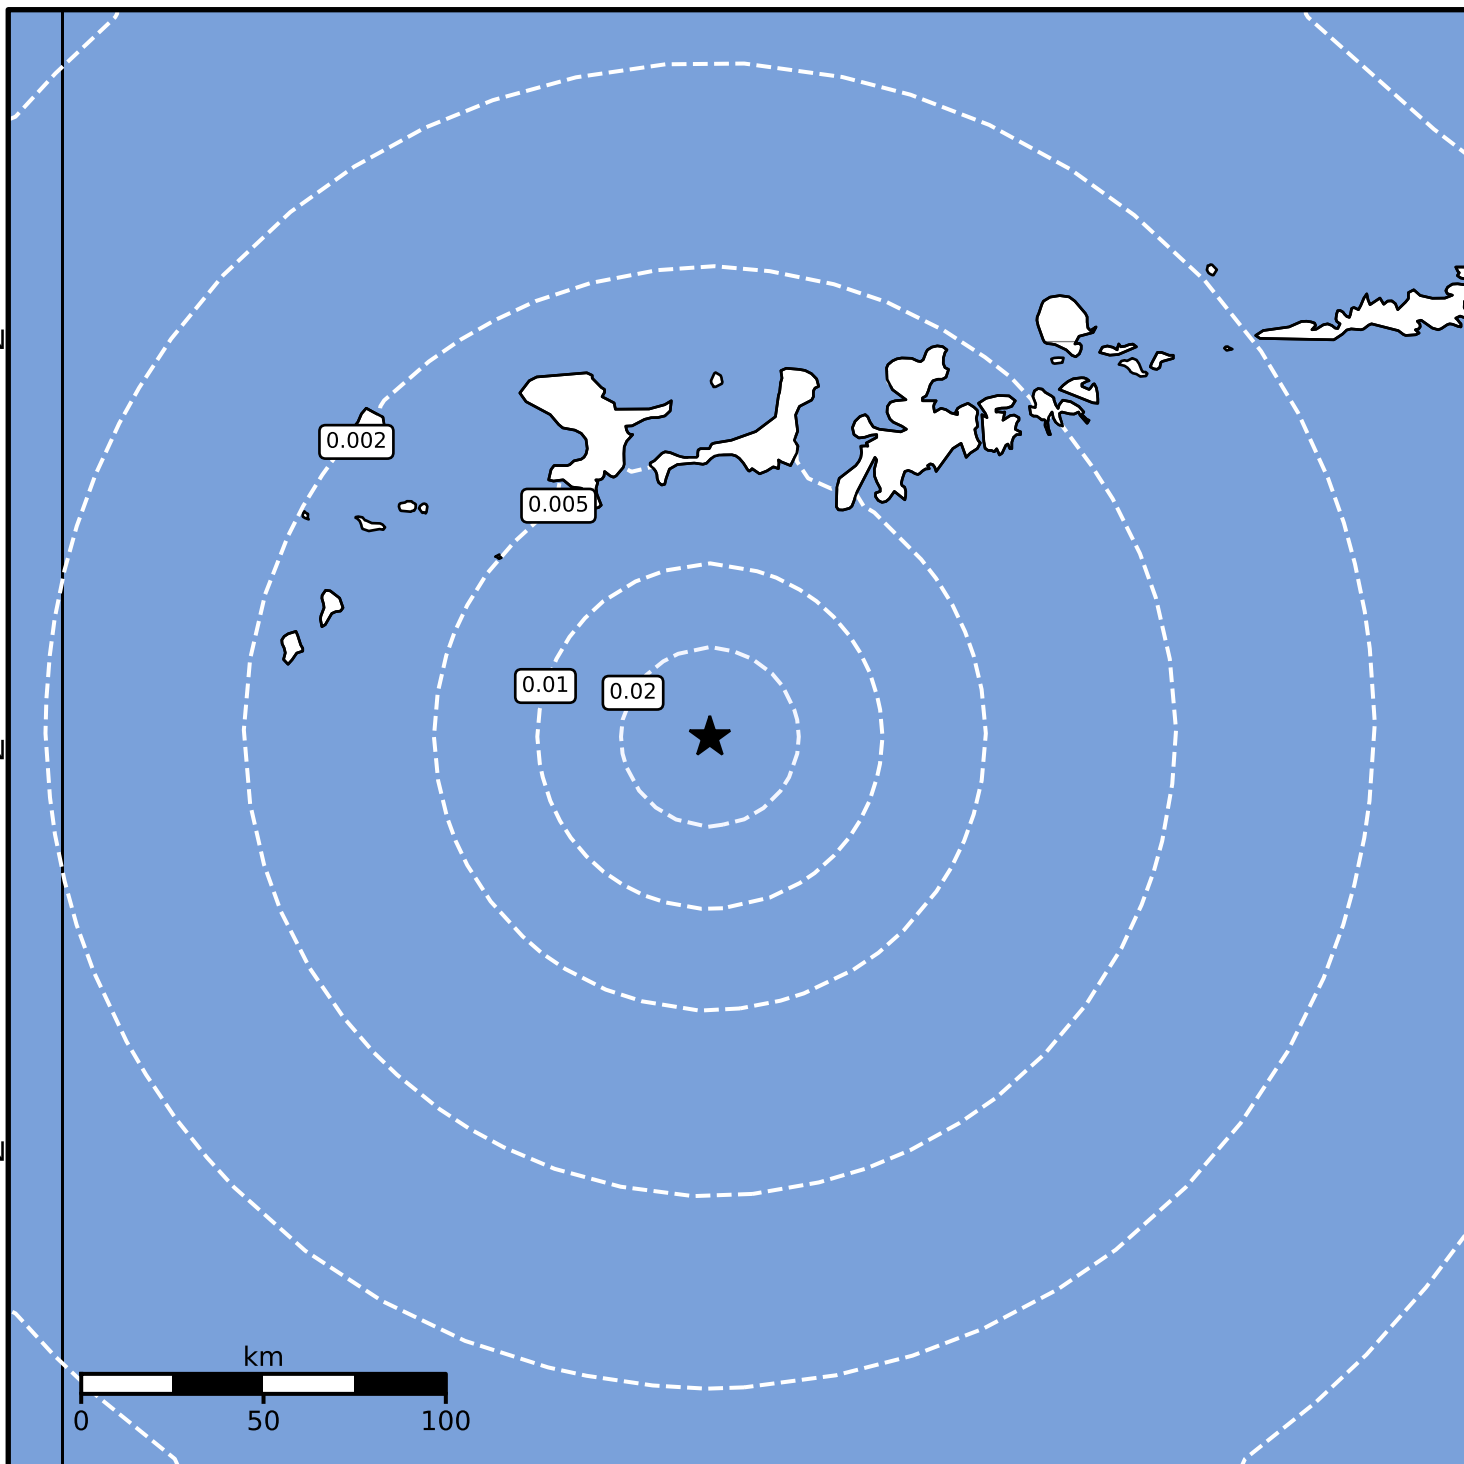

1.0 Second Peak Spectral Acceleration Map Alaska Earthquake Center  
 ShakeMap: 109 km (68 miles) SSW of Adak  
 Dec 09, 2024 01:53:08 UTC M3.6 N51.04 W177.47 Depth: 28.3km ID:ak024fsxs72x

180°E

<b>SA(1.0) (%g)</b>	<b>0.1</b>	<b>0.2</b>	<b>0.5</b>	<b>1</b>	<b>2</b>	<b>5</b>	<b>10</b>	<b>20</b>	<b>50</b>	<b>100</b>	<b>200</b>
---------------------	------------	------------	------------	----------	----------	----------	-----------	-----------	-----------	------------	------------

Scale based on Worden et al. (2012)

Version 1: Processed 2024-12-09T03:16:01Z

△ Seismic Instrument    ○ Reported Intensity    ★ Epicenter